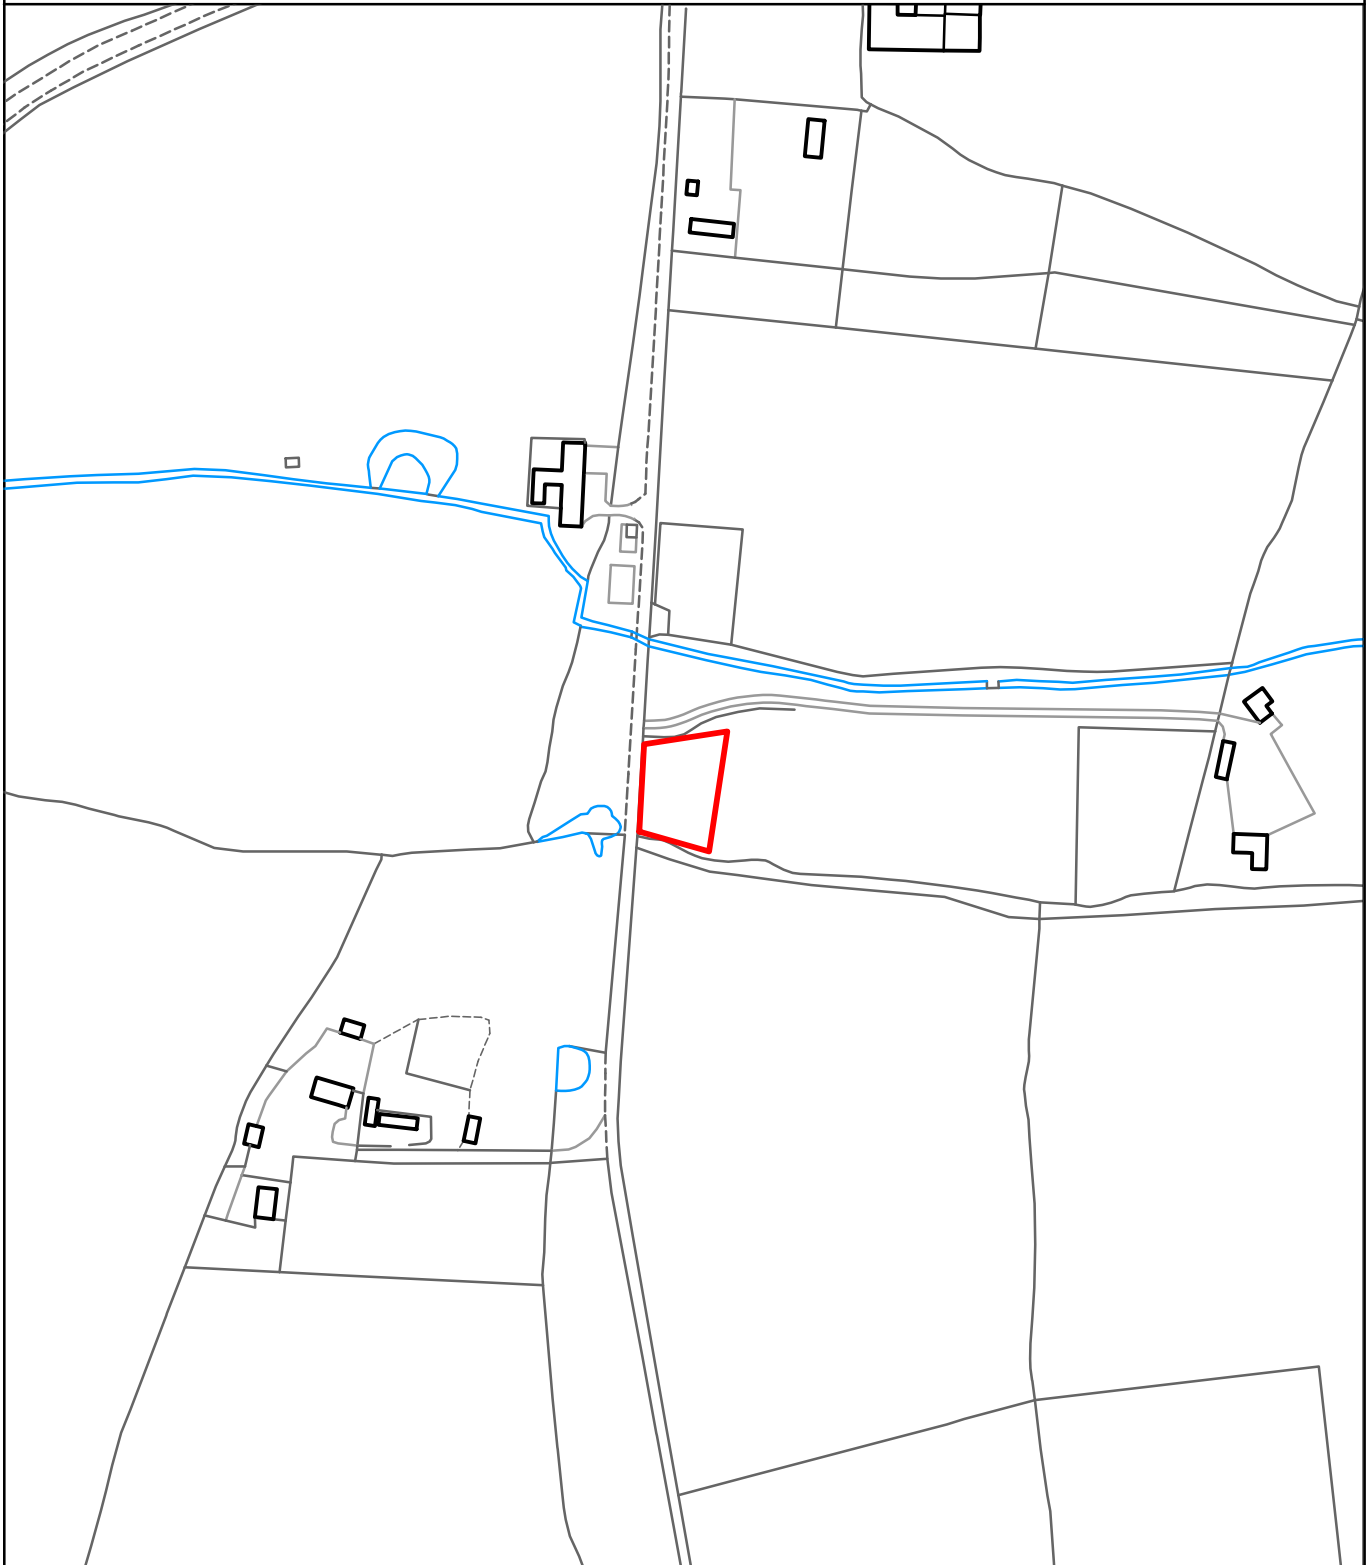

# THE MAIDSTONE BOROUGH COUNCIL

Blossom  
Maplehurst Lane  
Frittenden Road, Staplehurst  
Kent  
TN12 0DL

MBC Ref: 14/503810

Reproduced from the Ordnance Survey mapping with the permission of the Controller of Her Majesty's Stationary Office ©Crown Copyright. Unauthorised reproduction infringes Crown Copyright and may lead to prosecution or civil proceedings. The Maidstone Borough Council Licence No. 100019636, 2014. Scale 1:2500