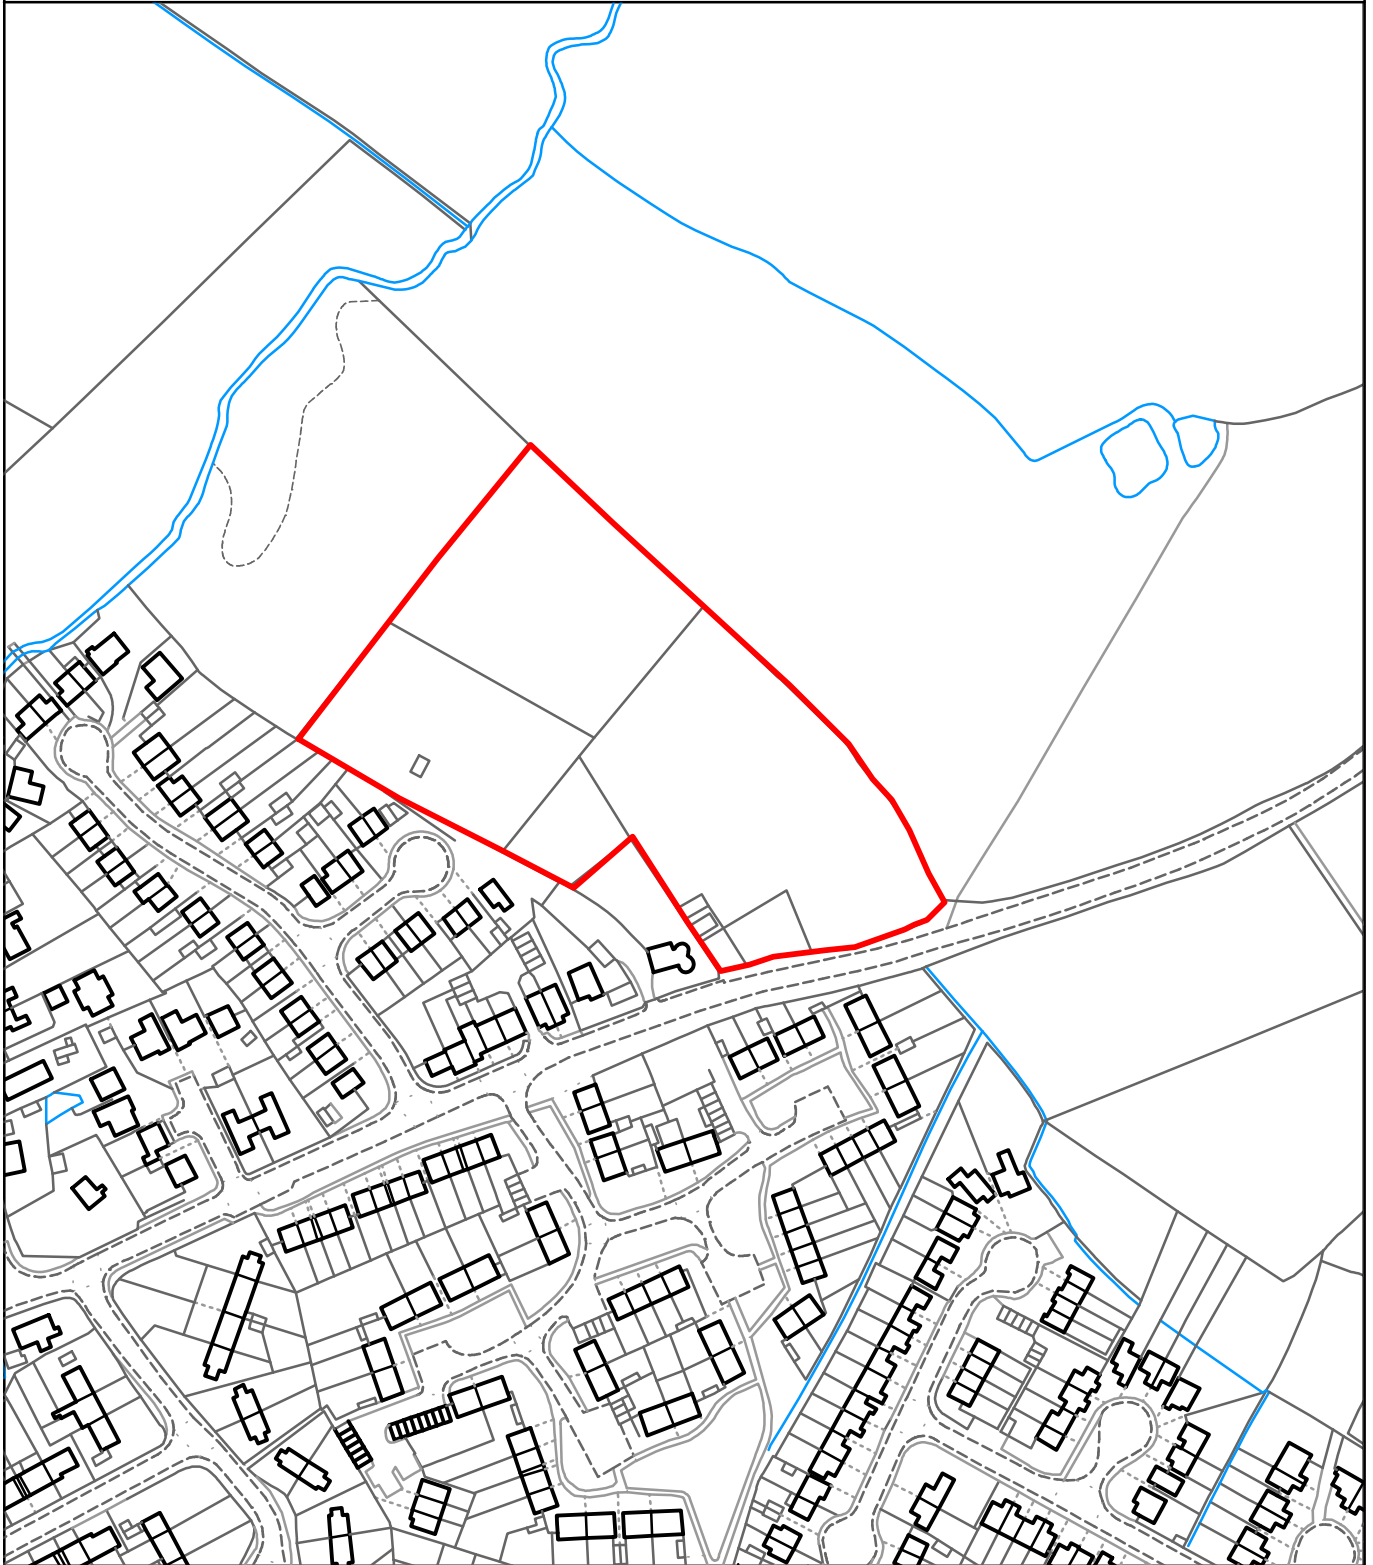

THE MAIDSTONE BOROUGH COUNCIL

Land To The North Of
Lenham Road
Headcorn
Kent
TN27 9TU

MBC Ref: 14/505162

Reproduced from the Ordnance Survey mapping with the permission of the Controller of Her Majesty's Stationary Office ©Crown Copyright. Unauthorised reproduction infringes Crown Copyright and may lead to prosecution or civil proceedings. The Maidstone Borough Council Licence No. 100019636, 2014. Scale 1:2500