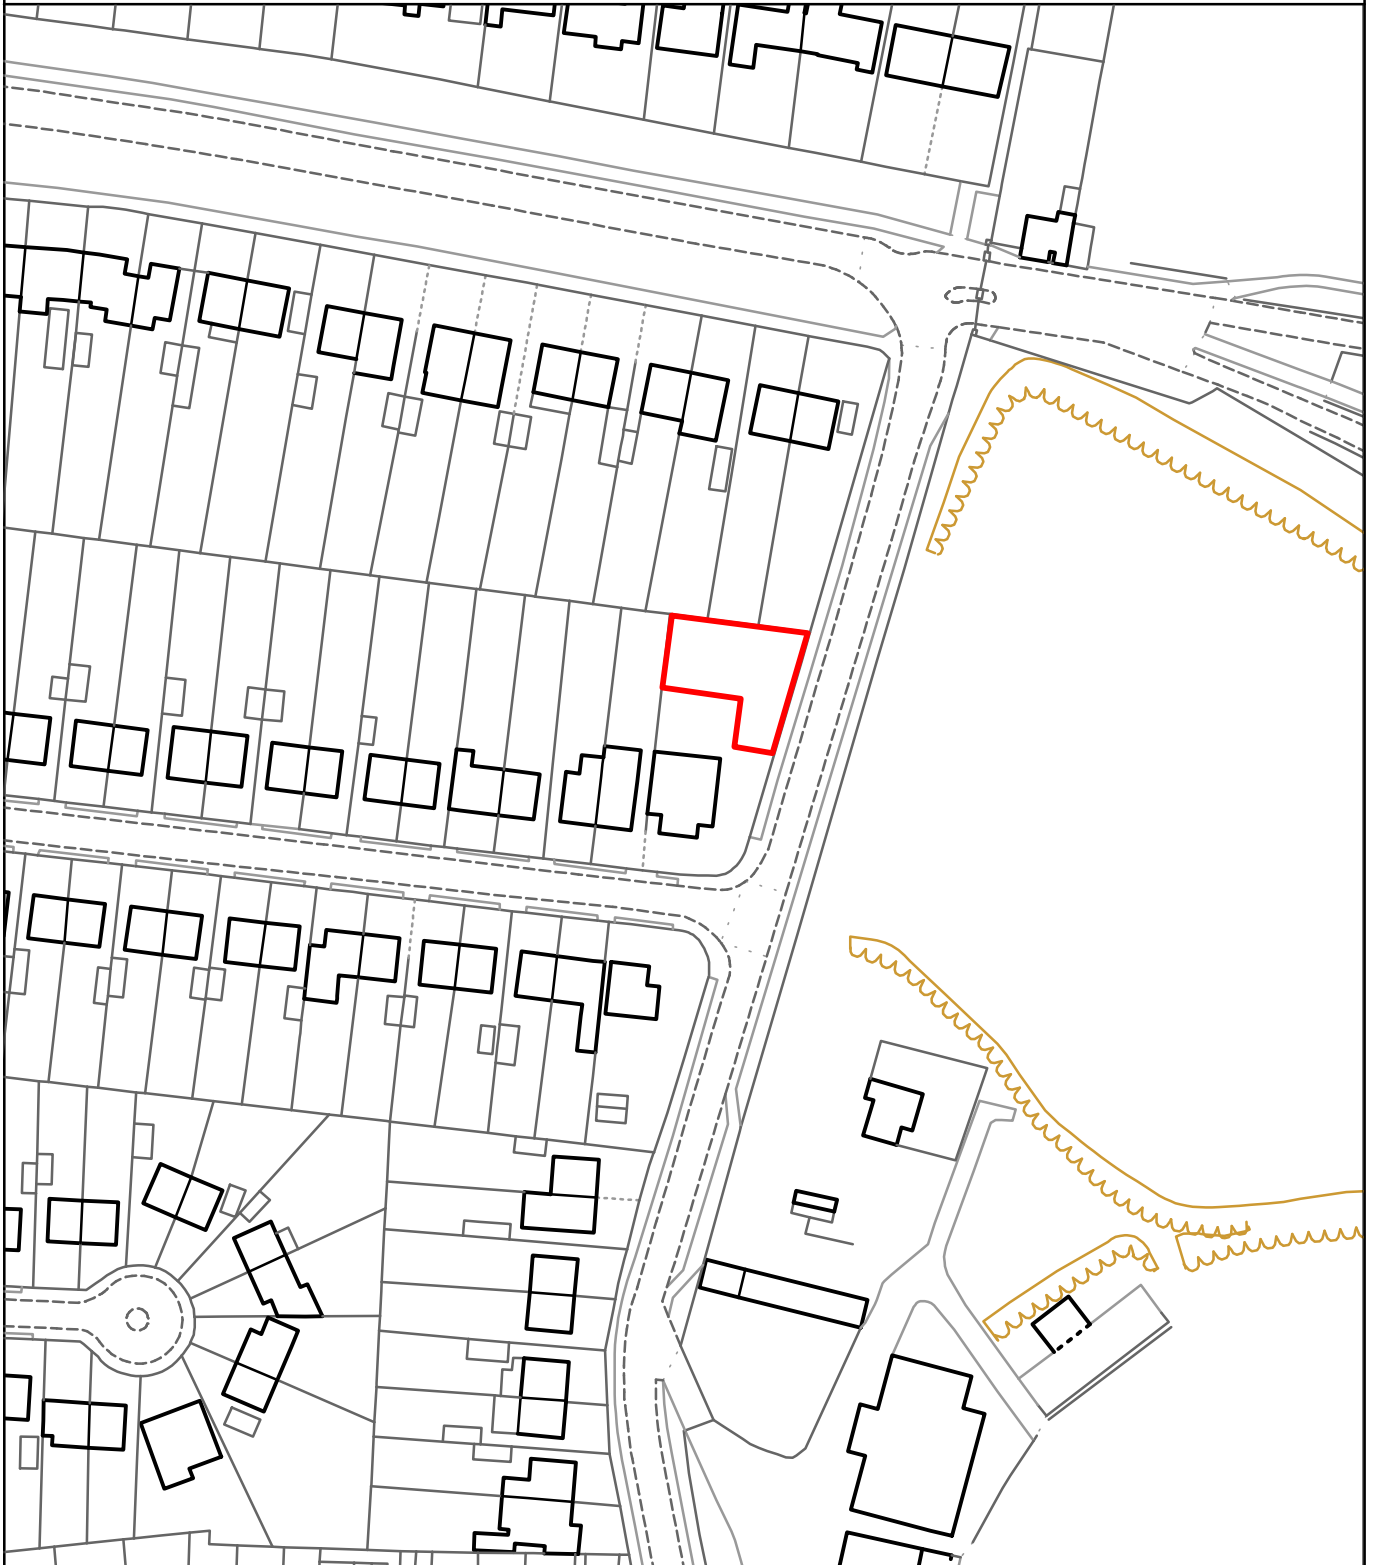

THE MAIDSTONE BOROUGH COUNCIL

49 Meadow Walk
Maidstone
Kent
ME15 7RY

MBC Ref: 15/502568

Reproduced from the Ordnance Survey mapping with the permission of the Controller of Her Majesty's Stationary Office ©Crown Copyright. Unauthorised reproduction infringes Crown Copyright and may lead to prosecution or civil proceedings. The Maidstone Borough Council Licence No. 100019636, 2014. Scale 1:1250