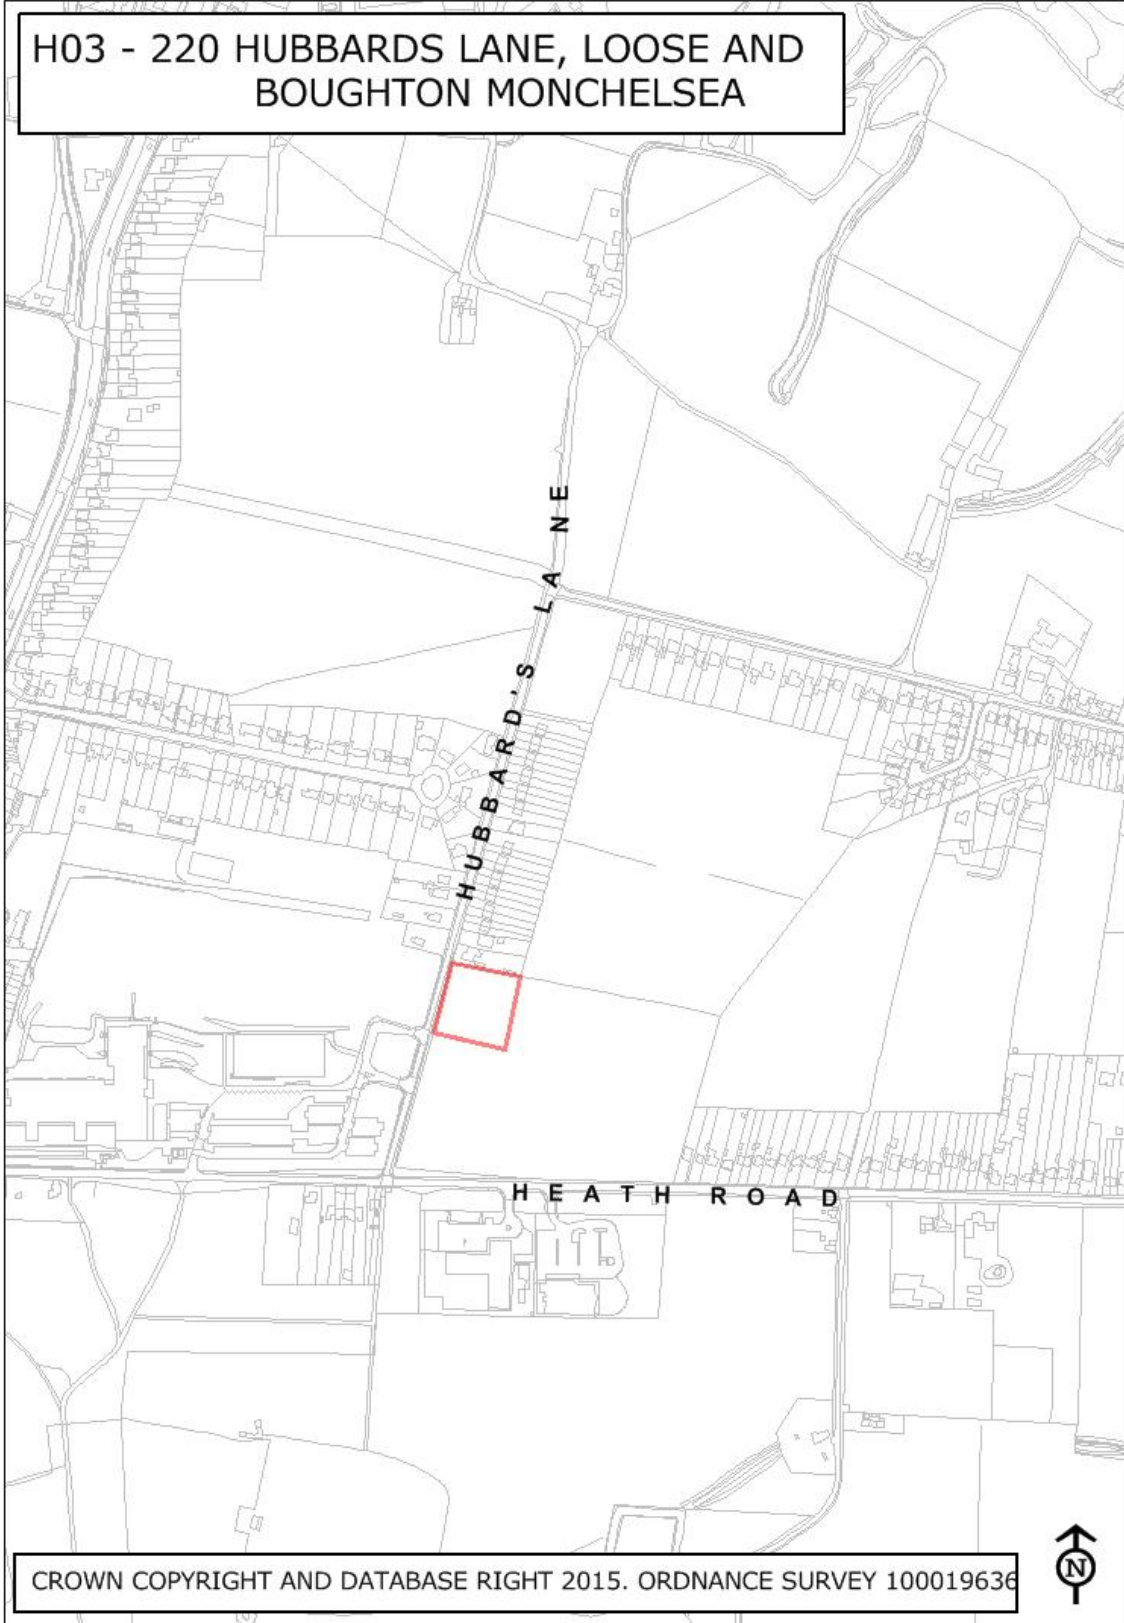

H03 - 220 HUBBARDS LANE, LOOSE AND
BOUGHTON MONCHELSEA

CROWN COPYRIGHT AND DATABASE RIGHT 2015. ORDNANCE SURVEY 100019636

H03 - 270 BENTLETTS YARD, CLAYGATE ROAD,
LADDINGFORD

CROWN COPYRIGHT AND DATABASE RIGHT 2015. ORDNANCE SURVEY 100019636