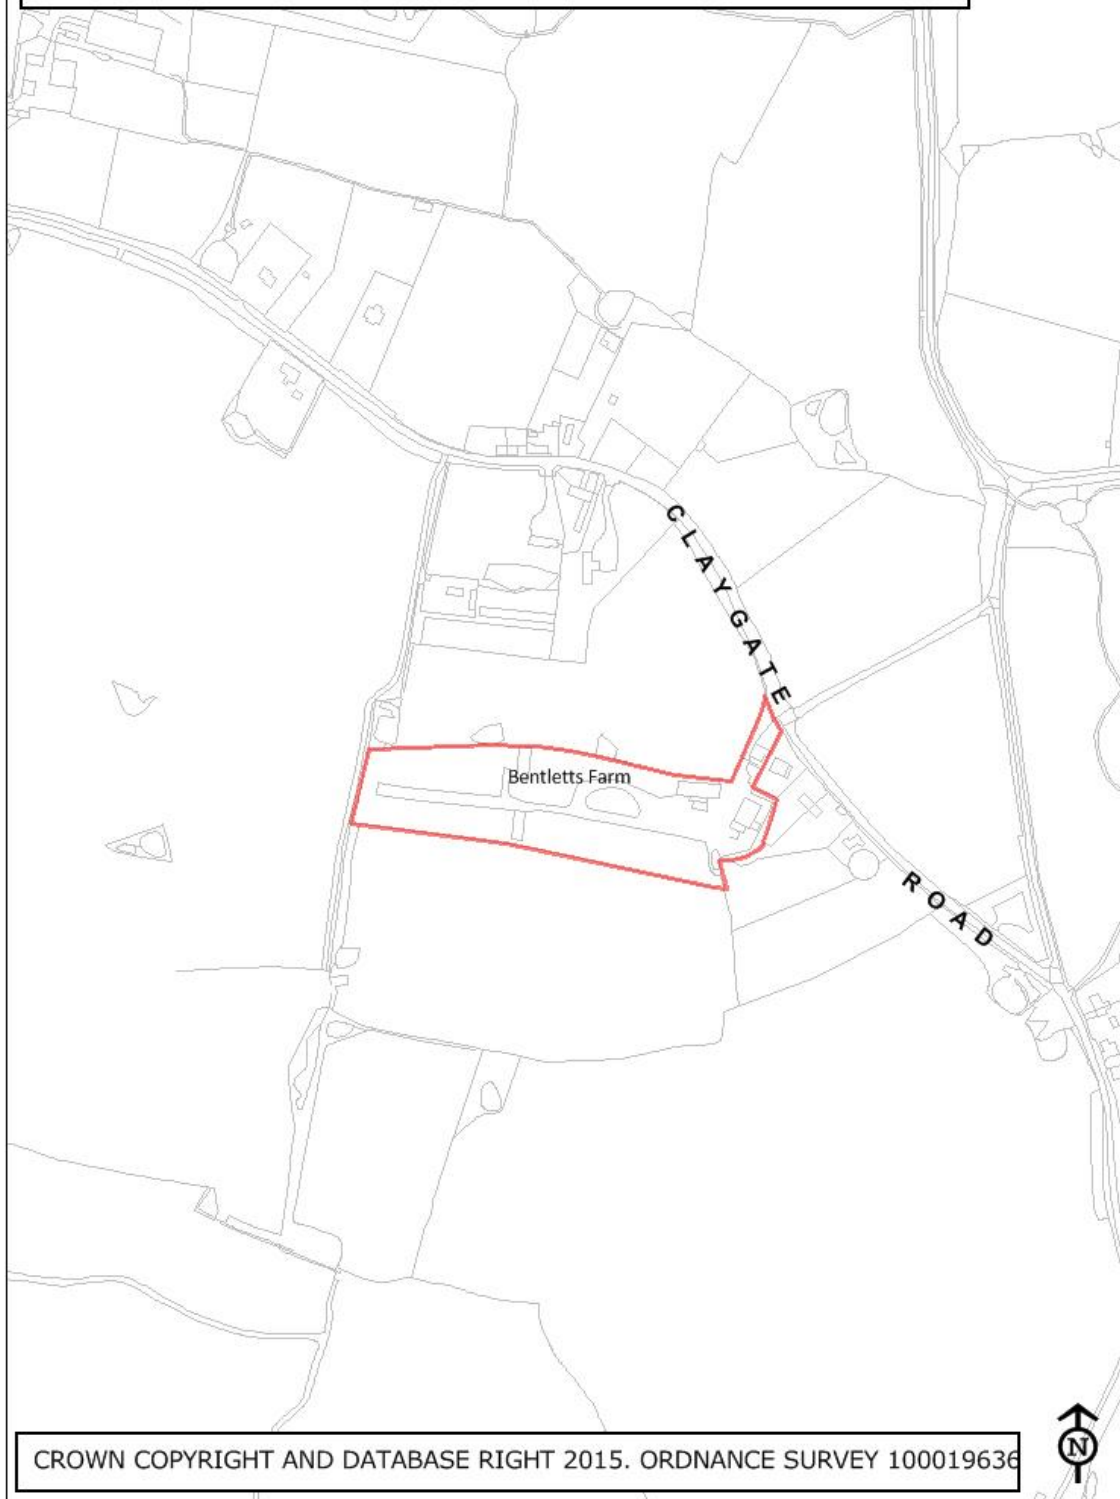

H03 - 220 HUBBARDS LANE, LOOSE AND
BOUGHTON MONCHELSEA

CROWN COPYRIGHT AND DATABASE RIGHT 2015. ORDNANCE SURVEY 100019636

H03 - 270 BENTLETTS YARD, CLAYGATE ROAD,
LADDINGFORD

CROWN COPYRIGHT AND DATABASE RIGHT 2015. ORDNANCE SURVEY 100019636