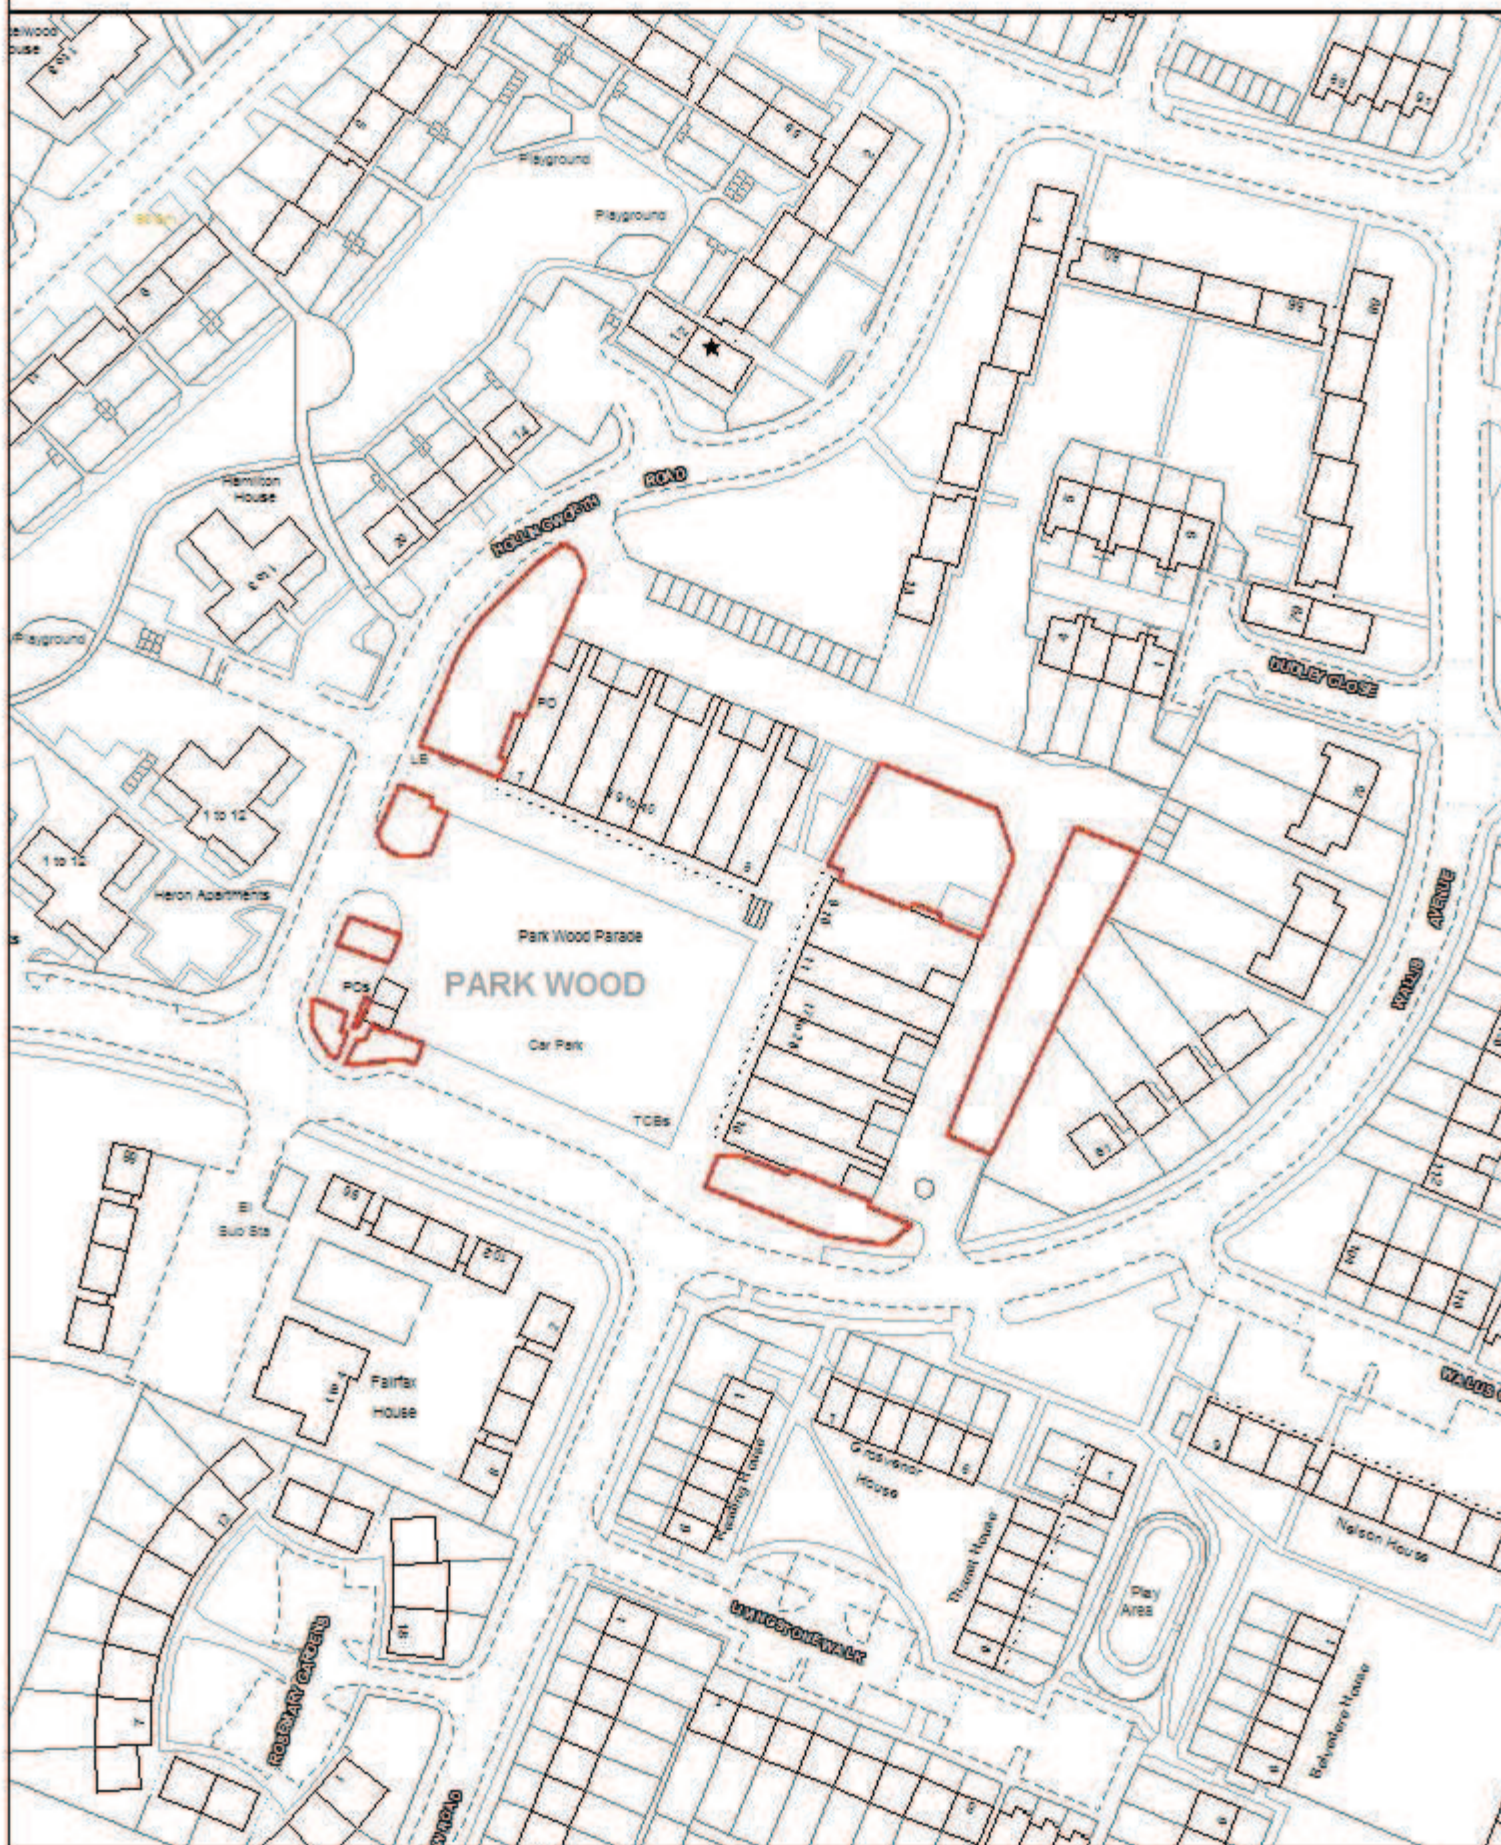

THE MAIDSTONE BOROUGH COUNCIL

Land at Parkwood Parade

Reproduced from the Ordnance Survey mapping with the permission of the Controller of Her Majesty's Stationery Office © Crown copyright. Unauthorised reproduction infringes Crown copyright and may lead to prosecution or civil proceedings. The Maidstone Borough Council, Licence No. 100019636, 2009.

Scale : 1:1250