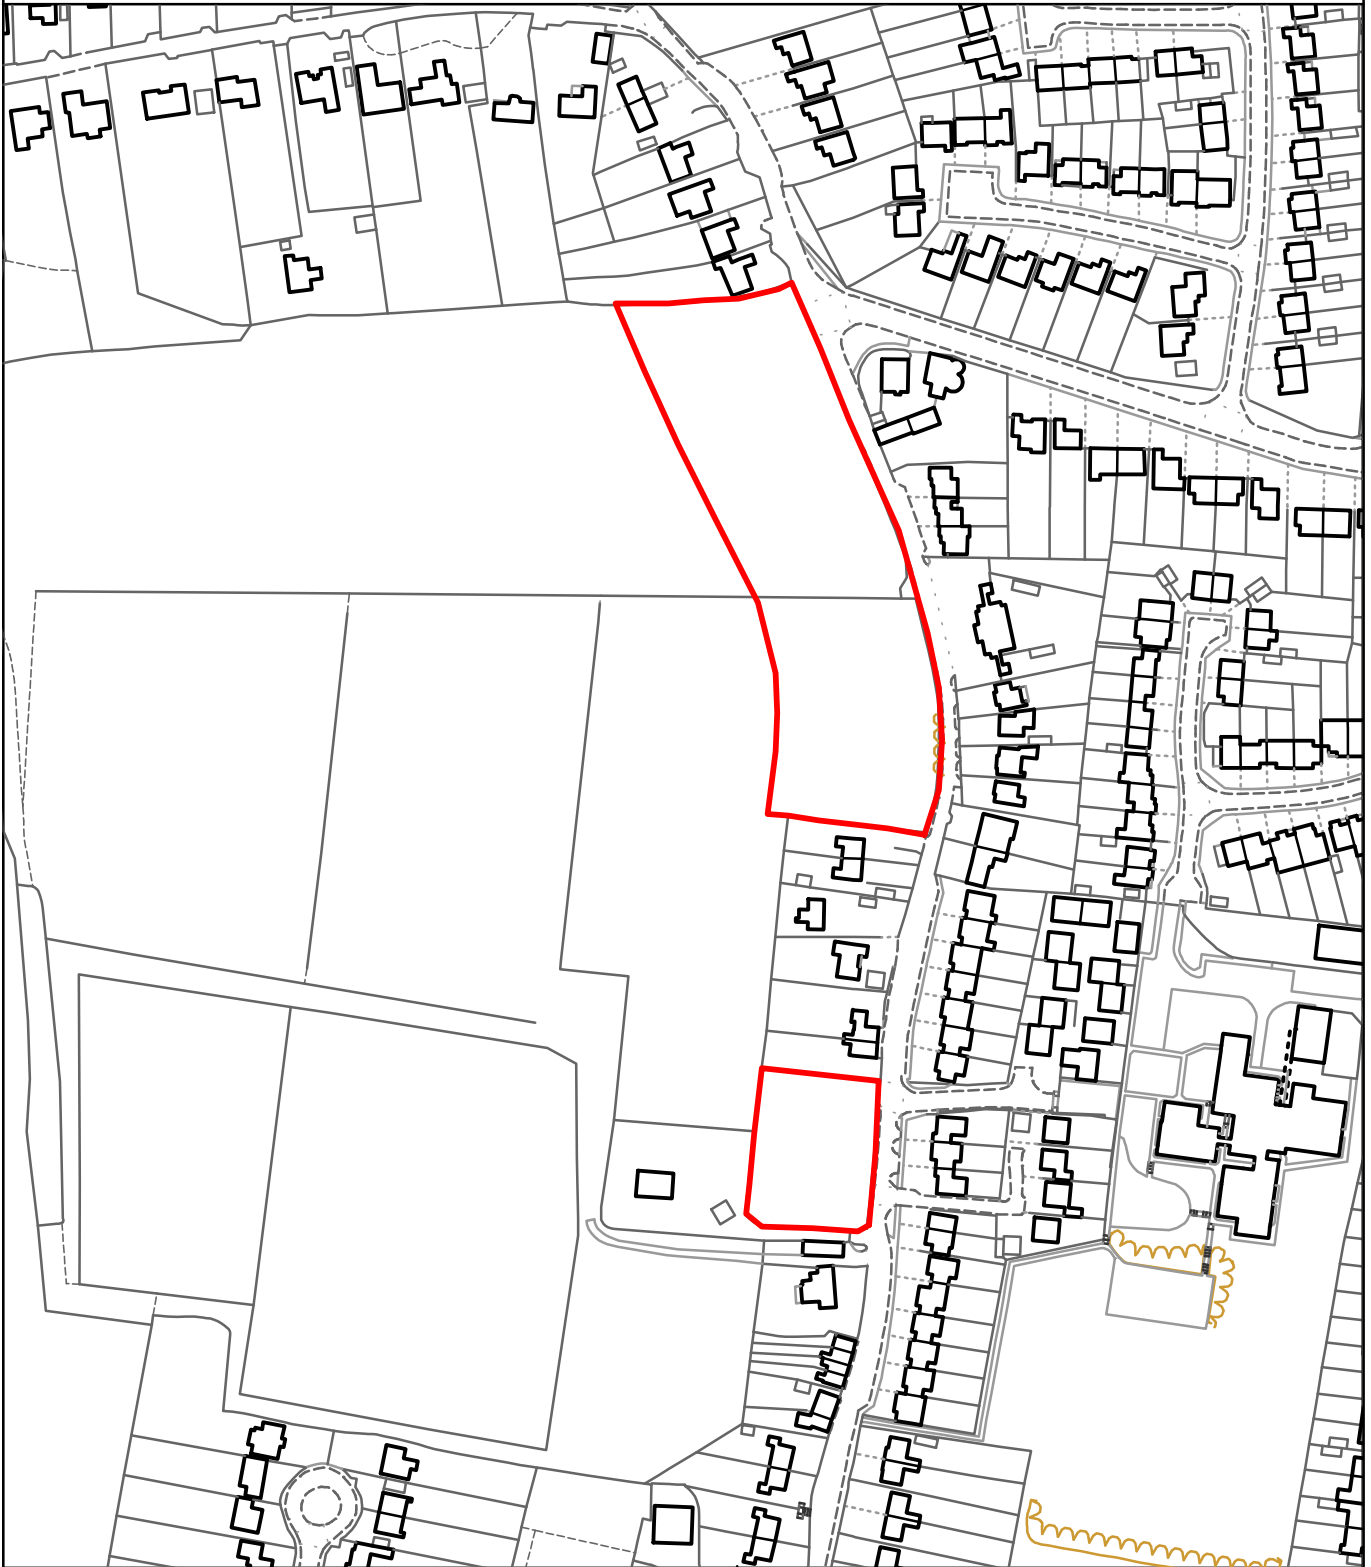

THE MAIDSTONE BOROUGH COUNCIL

Bell Farm
North Street
Barming
Kent

MBC Ref: 14/506419

Reproduced from the Ordnance Survey mapping with the permission of the Controller of Her Majesty's Stationary Office ©Crown Copyright. Unauthorised reproduction infringes Crown Copyright and may lead to prosecution or civil proceedings. The Maidstone Borough Council Licence No. 100019636, 2014. Scale 1:2500