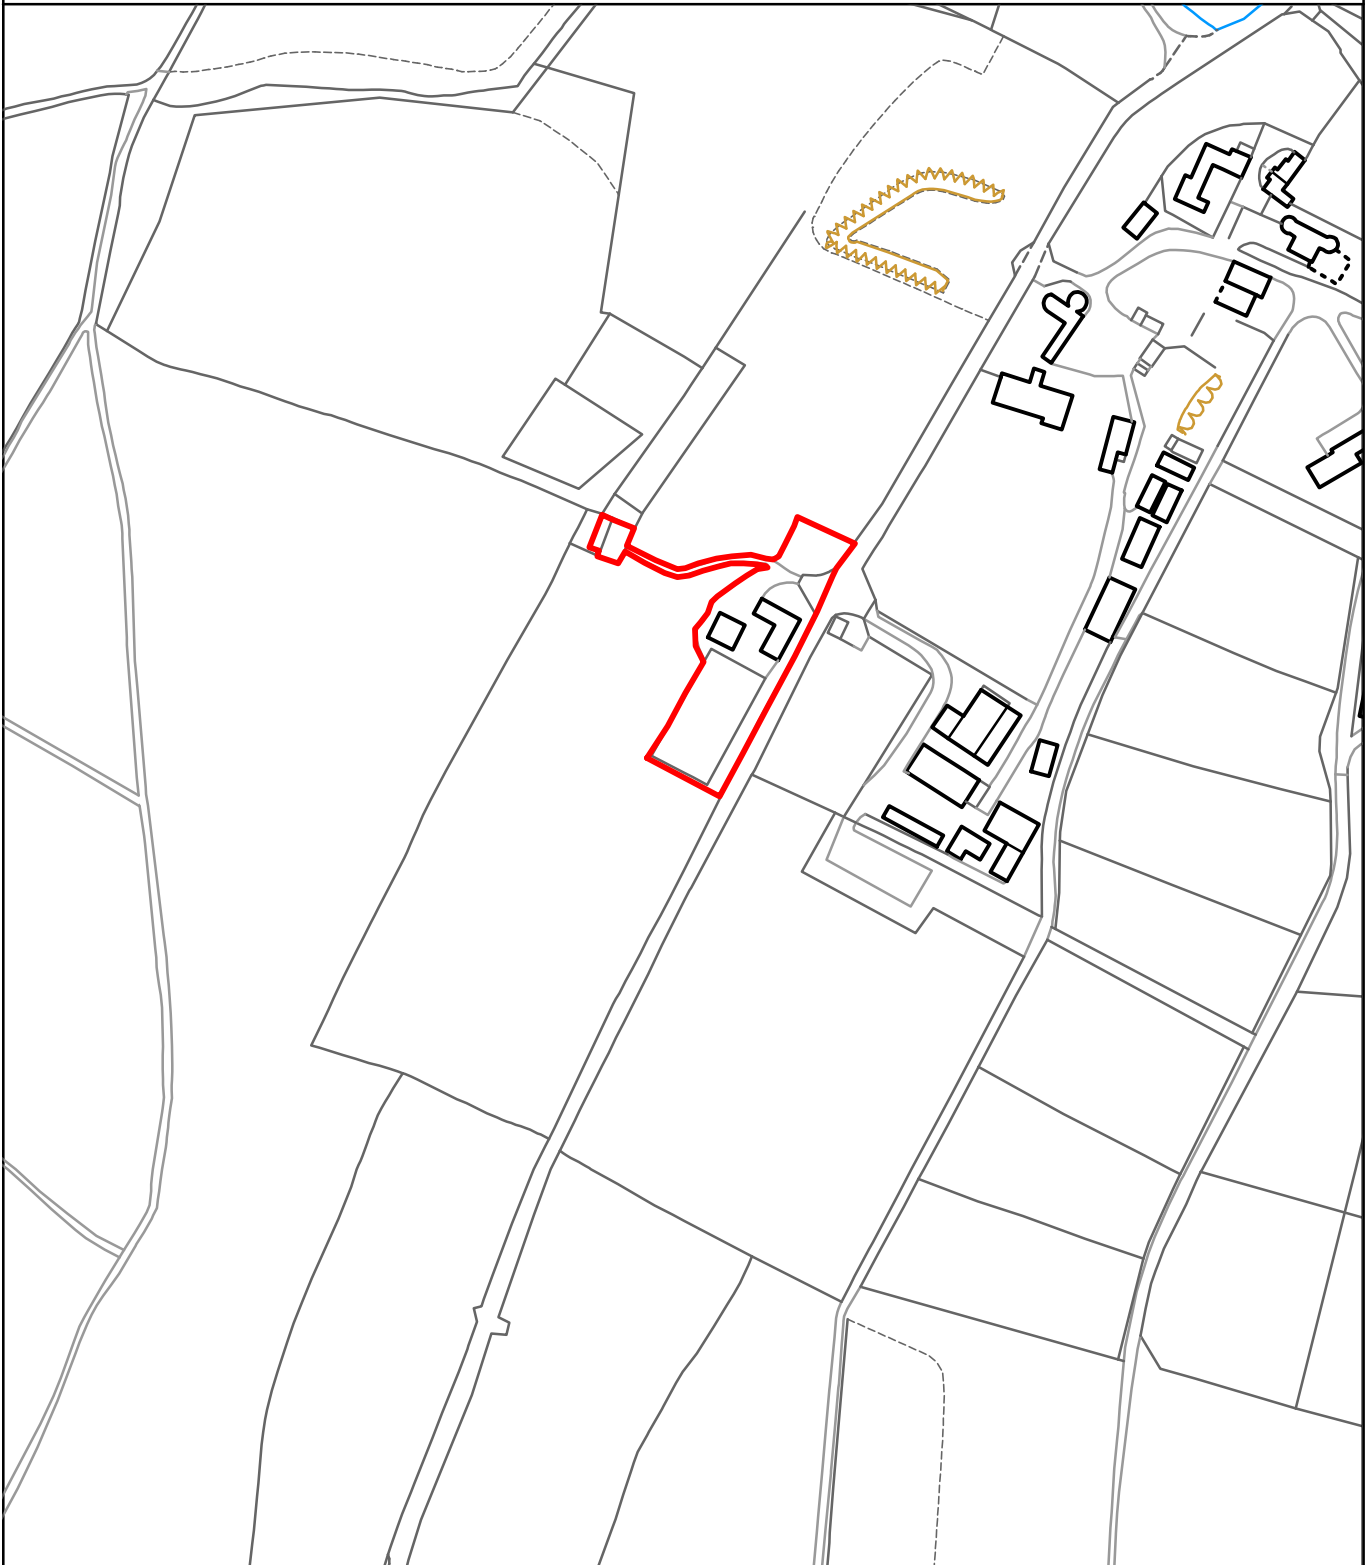

THE MAIDSTONE BOROUGH COUNCIL

Fairbourne Manor Stables
Fairbourne Lane
Harrietsham
Kent
ME17 1LN

MBC Ref: 15/503323

Reproduced from the Ordnance Survey mapping with the permission of the Controller of Her Majesty's Stationary Office ©Crown Copyright. Unauthorised reproduction infringes Crown Copyright and may lead to prosecution or civil proceedings. The Maidstone Borough Council Licence No. 100019636, 2014. Scale 1:1250

Rob Jarman
Head of Planning