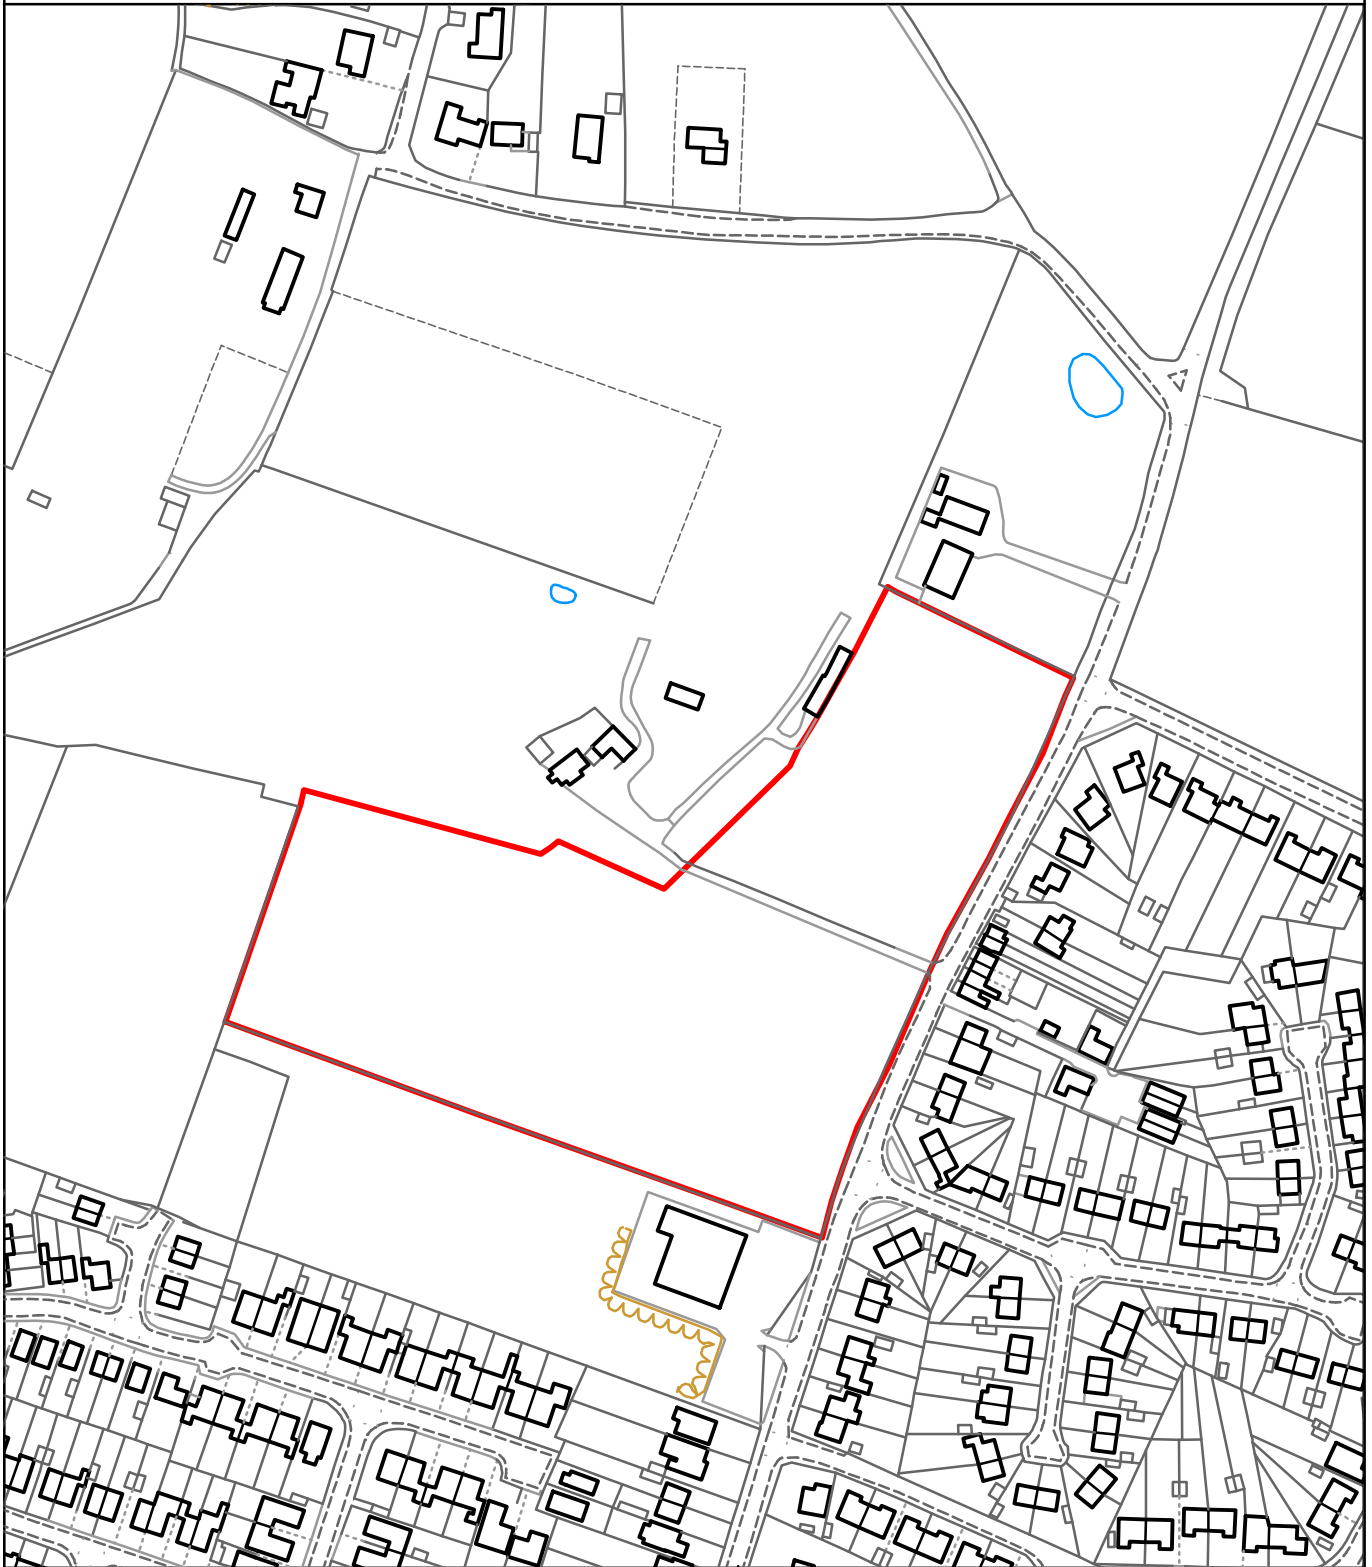

THE MAIDSTONE BOROUGH COUNCIL

Linden Farm
Stockett Lane
East Farleigh
Maidstone, Kent
ME15 0QD

MBC Ref: 13/2008

Reproduced from the Ordnance Survey mapping with the permission of the Controller of Her Majesty's Stationary Office ©Crown Copyright. Unauthorised reproduction infringes Crown Copyright and may lead to prosecution or civil proceedings. The Maidstone Borough Council Licence No. 100019636, 2014. Scale 1:2500