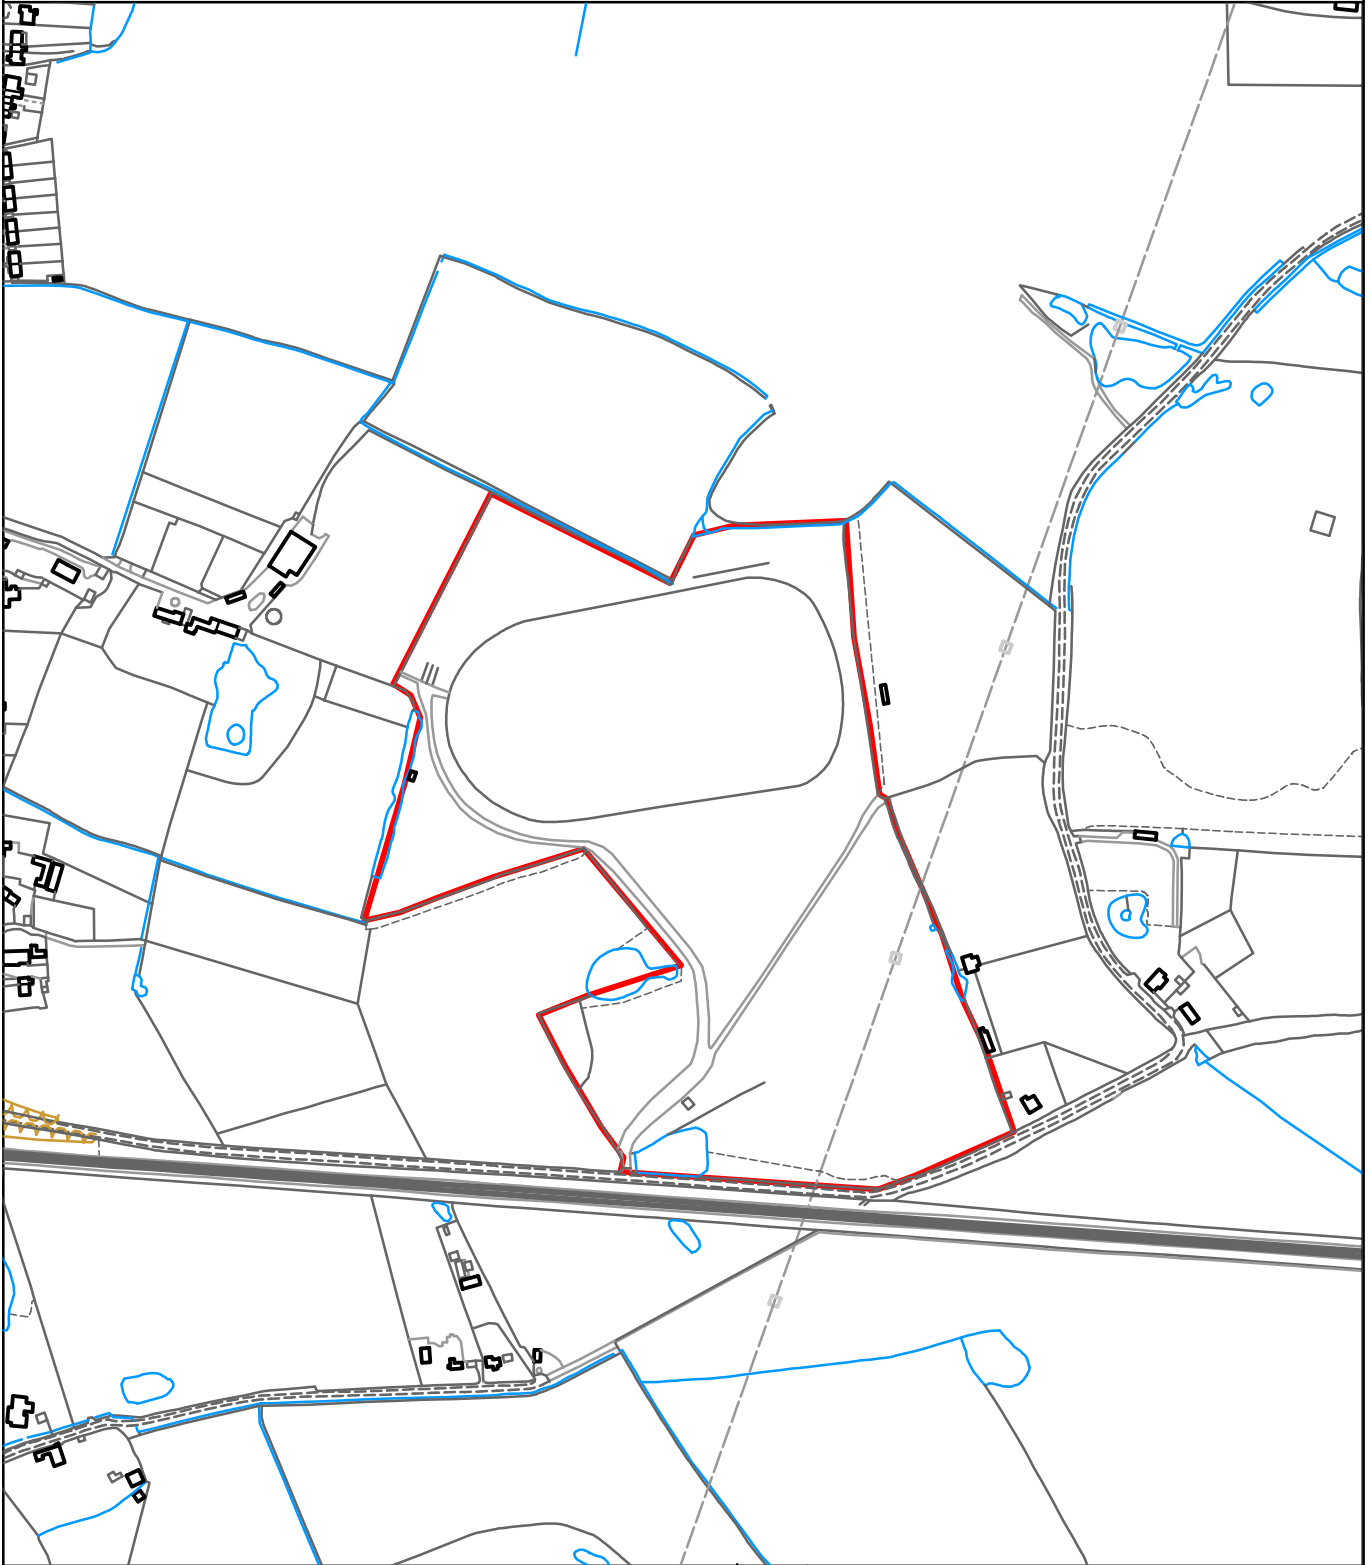

# THE MAIDSTONE BOROUGH COUNCIL

Still Acres Touring And Camping Park  
Longend Lane  
Marden  
Kent  
TN12 9SE

MBC Ref: 15/501877

Reproduced from the Ordnance Survey mapping with the permission of the Controller of Her Majesty's Stationary Office ©Crown Copyright. Unauthorised reproduction infringes Crown Copyright and may lead to prosecution or civil proceedings. The Maidstone Borough Council Licence No. 100019636, 2014. Scale 1:5000

**Rob Jarman**  
Head of Planning