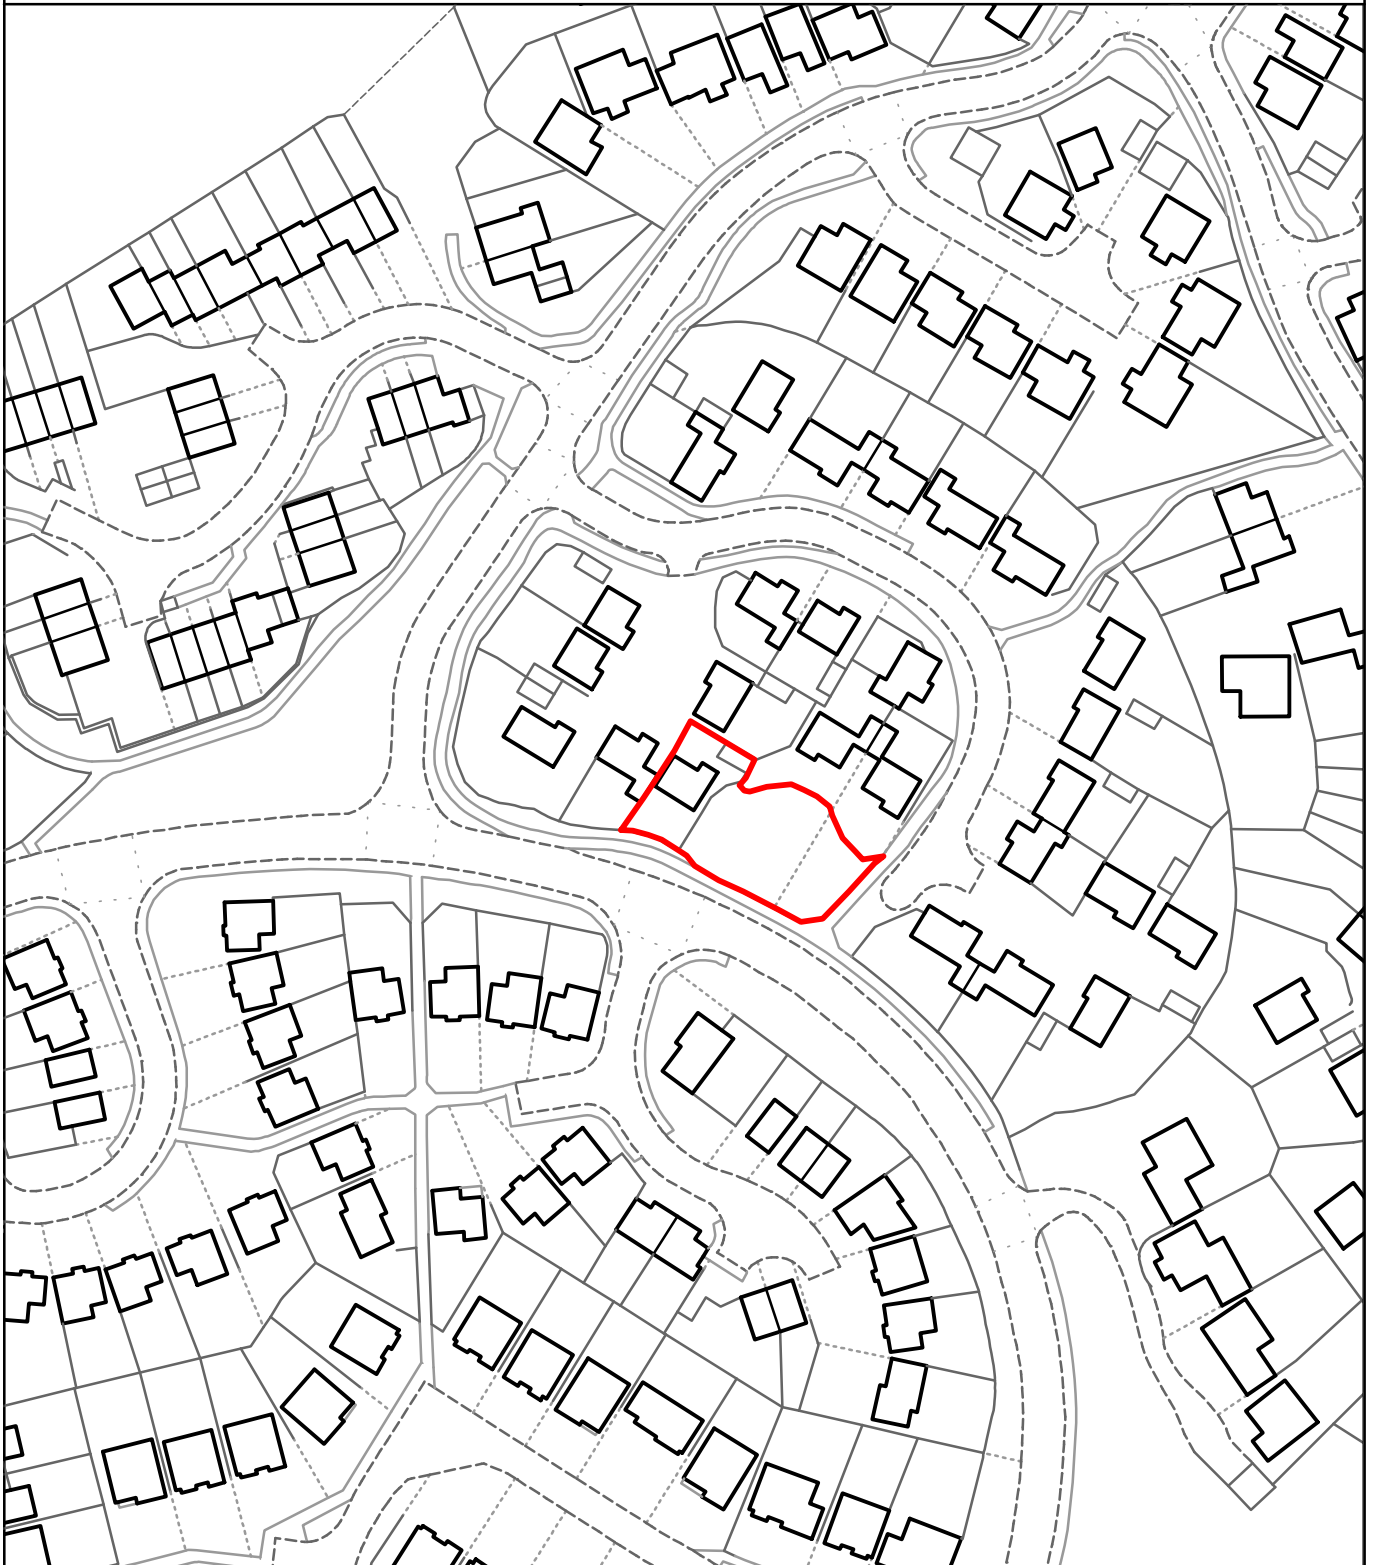

THE MAIDSTONE BOROUGH COUNCIL

22 Goldstone Walk
Boxley
Kent
ME5 9QB

MBC Ref: 15/500349

Reproduced from the Ordnance Survey mapping with the permission of the Controller of Her Majesty's Stationary Office ©Crown Copyright. Unauthorised reproduction infringes Crown Copyright and may lead to prosecution or civil proceedings. The Maidstone Borough Council Licence No. 100019636, 2014. Scale 1:1250

Rob Jarman
Head of Planning