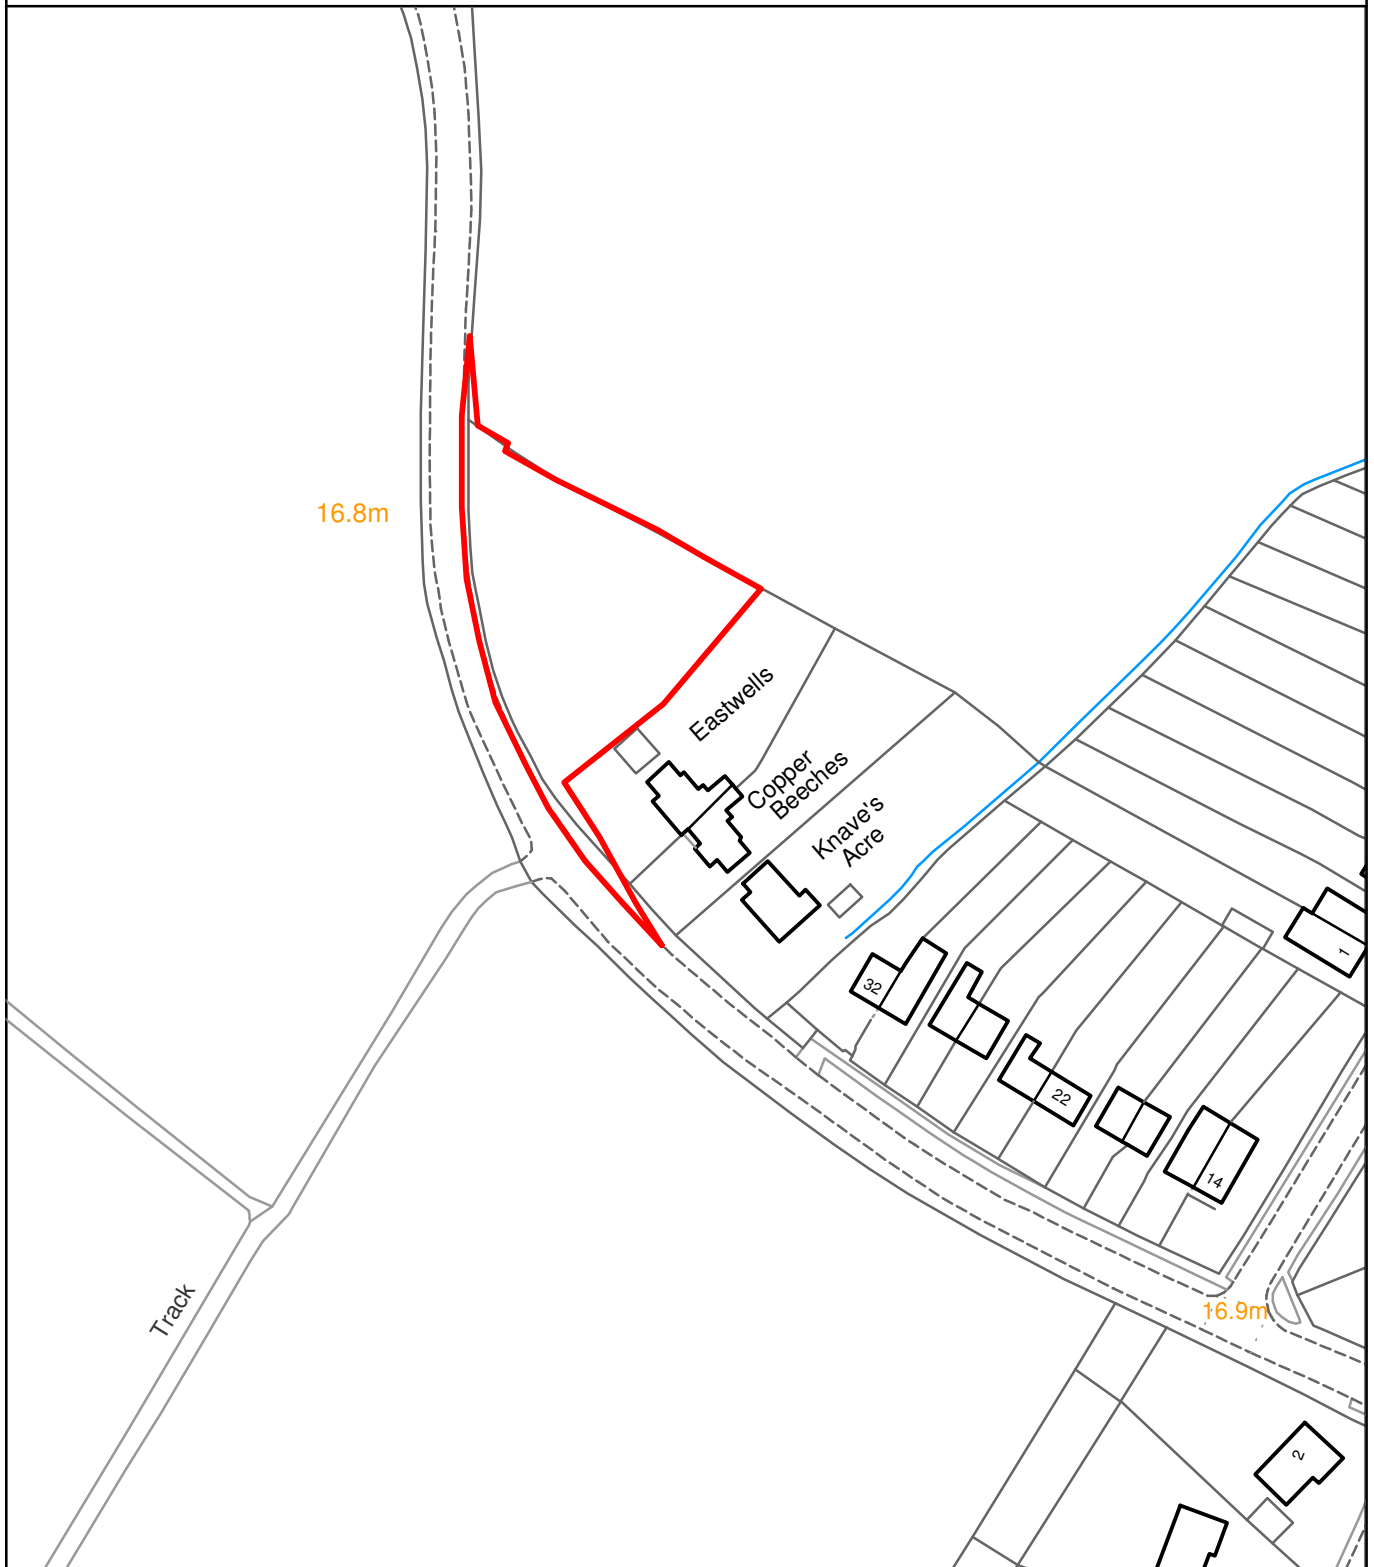

THE MAIDSTONE BOROUGH COUNCIL

Land Adj to Eastwells
Kenward Rad
Yalding

MBC Ref: 15/504510

Reproduced from the Ordnance Survey mapping with the permission of the Controller of Her Majesty's Stationary Office ©Crown Copyright. Unauthorised reproduction infringes Crown Copyright and may lead to prosecution or civil proceedings. The Maidstone Borough Council Licence No. 100019636, 2014. Scale 1:1250