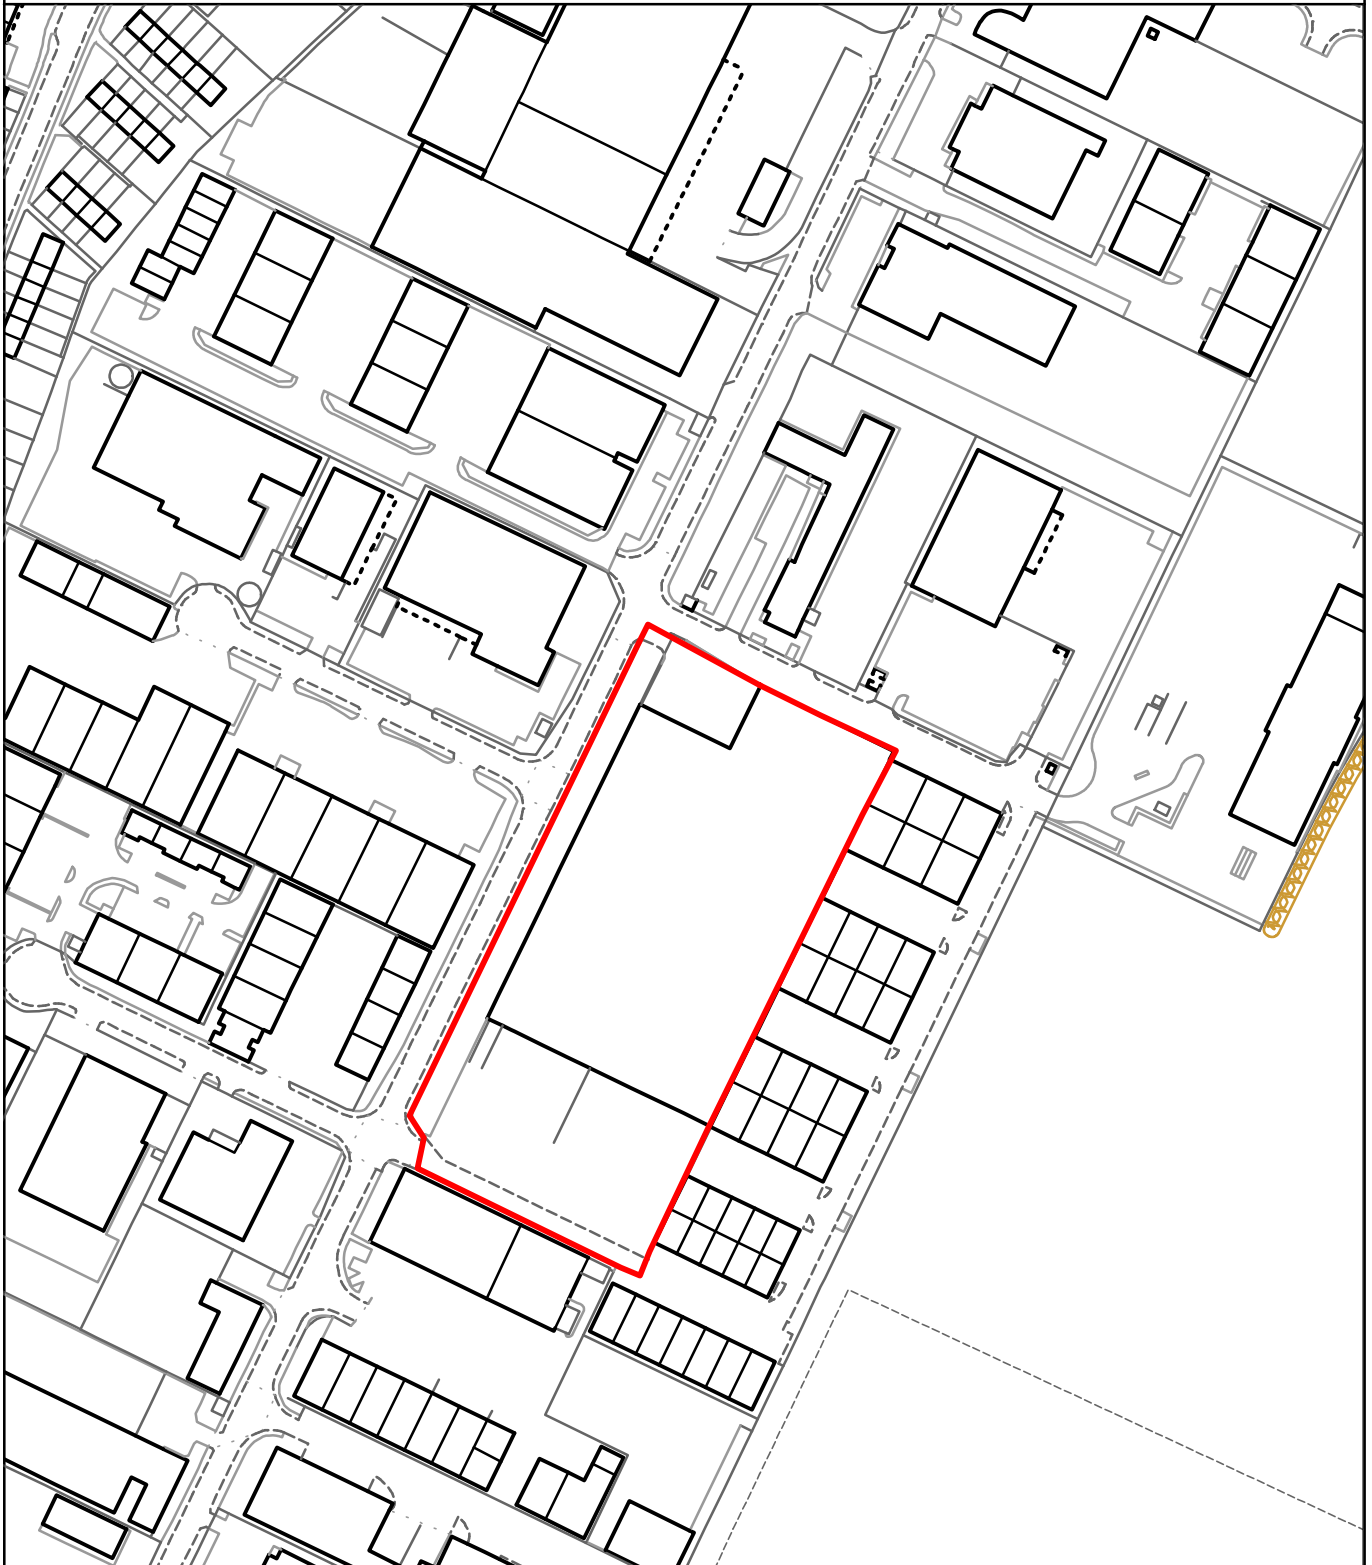

THE MAIDSTONE BOROUGH COUNCIL

Unit F3 Integra
Bircholt Road
Maidstone
Kent
ME15 9GQ

MBC Ref: 15/505354

Reproduced from the Ordnance Survey mapping with the permission of the Controller of Her Majesty's Stationary Office ©Crown Copyright. Unauthorised reproduction infringes Crown Copyright and may lead to prosecution or civil proceedings. The Maidstone Borough Council Licence No. 100019636, 2014. Scale 1:2500