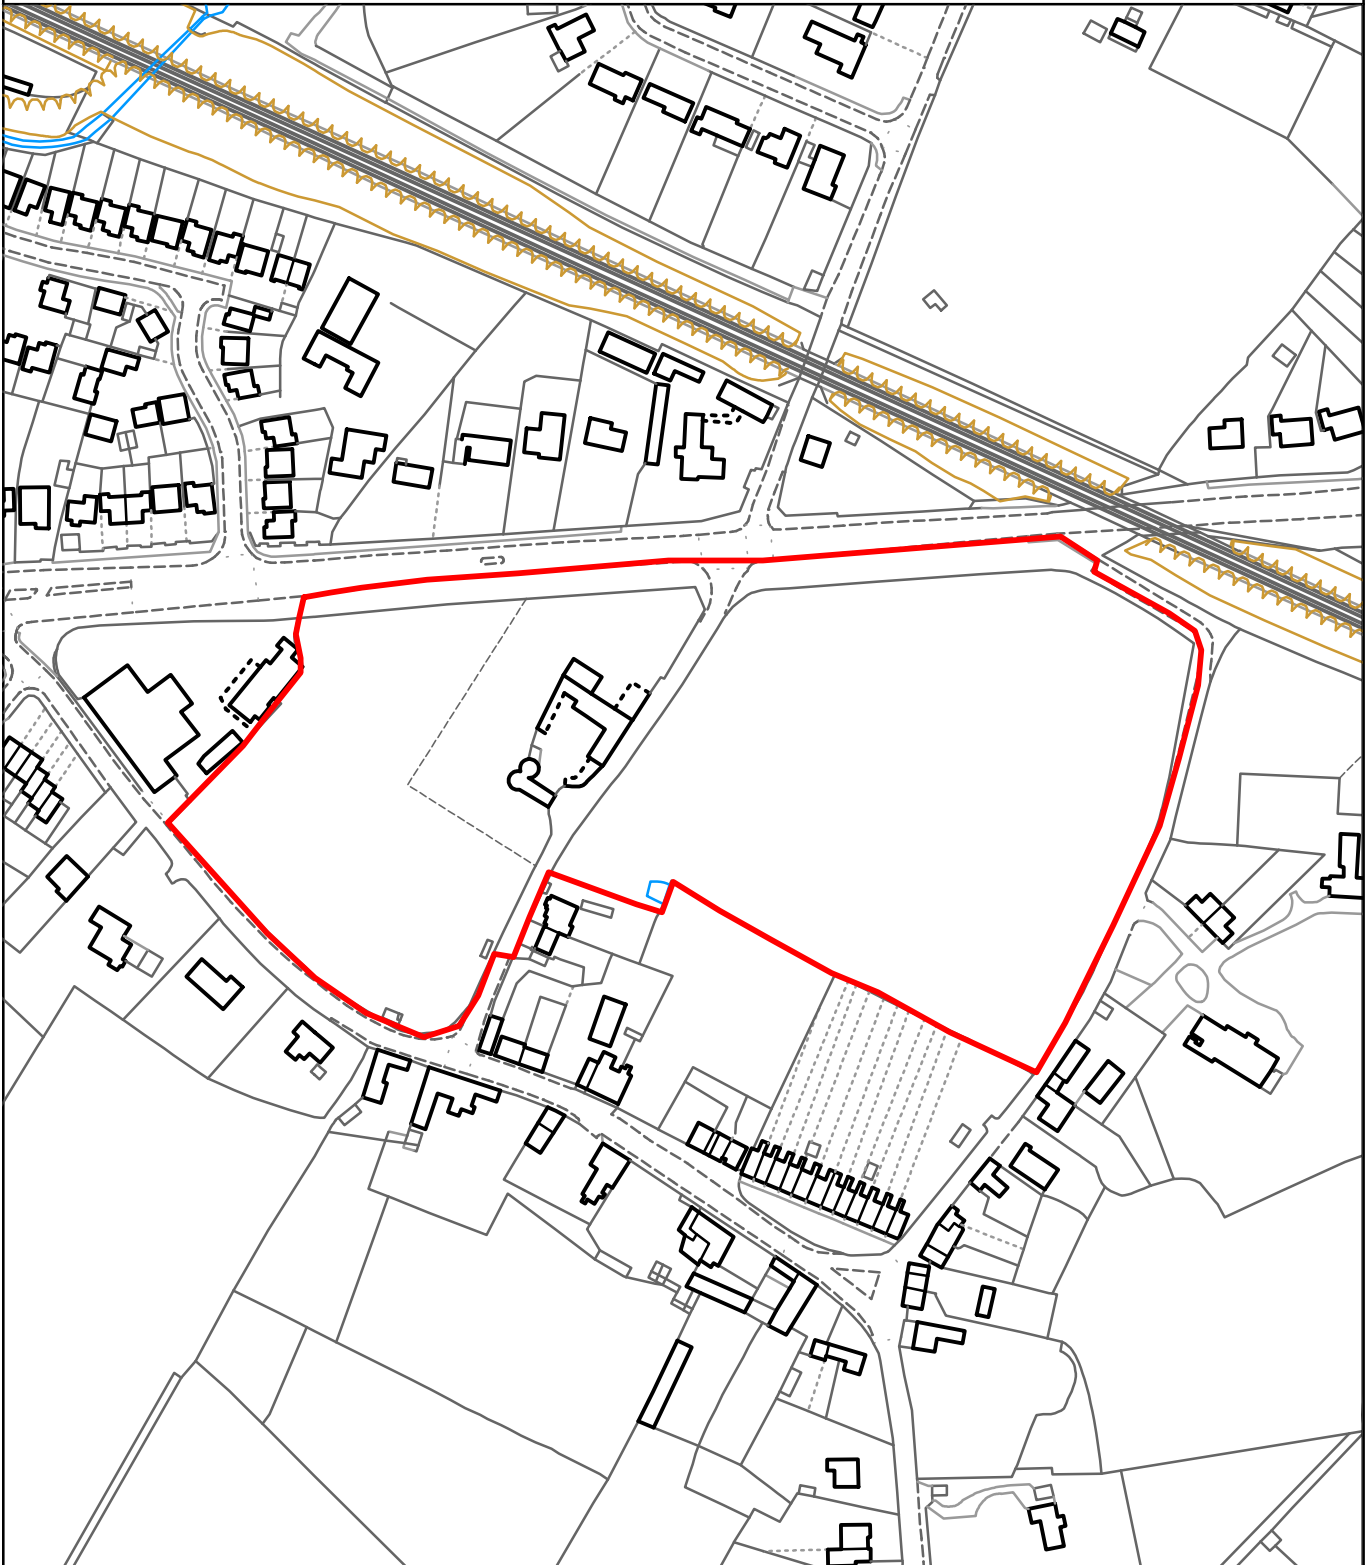

THE MAIDSTONE BOROUGH COUNCIL

Land at Church Road
Harrietsham
Kent

MBC Ref: 14/0095

Reproduced from the Ordnance Survey mapping with the permission of the Controller of Her Majesty's Stationary Office ©Crown Copyright. Unauthorised reproduction infringes Crown Copyright and may lead to prosecution or civil proceedings. The Maidstone Borough Council Licence No. 100019636, 2014. Scale 1:2500