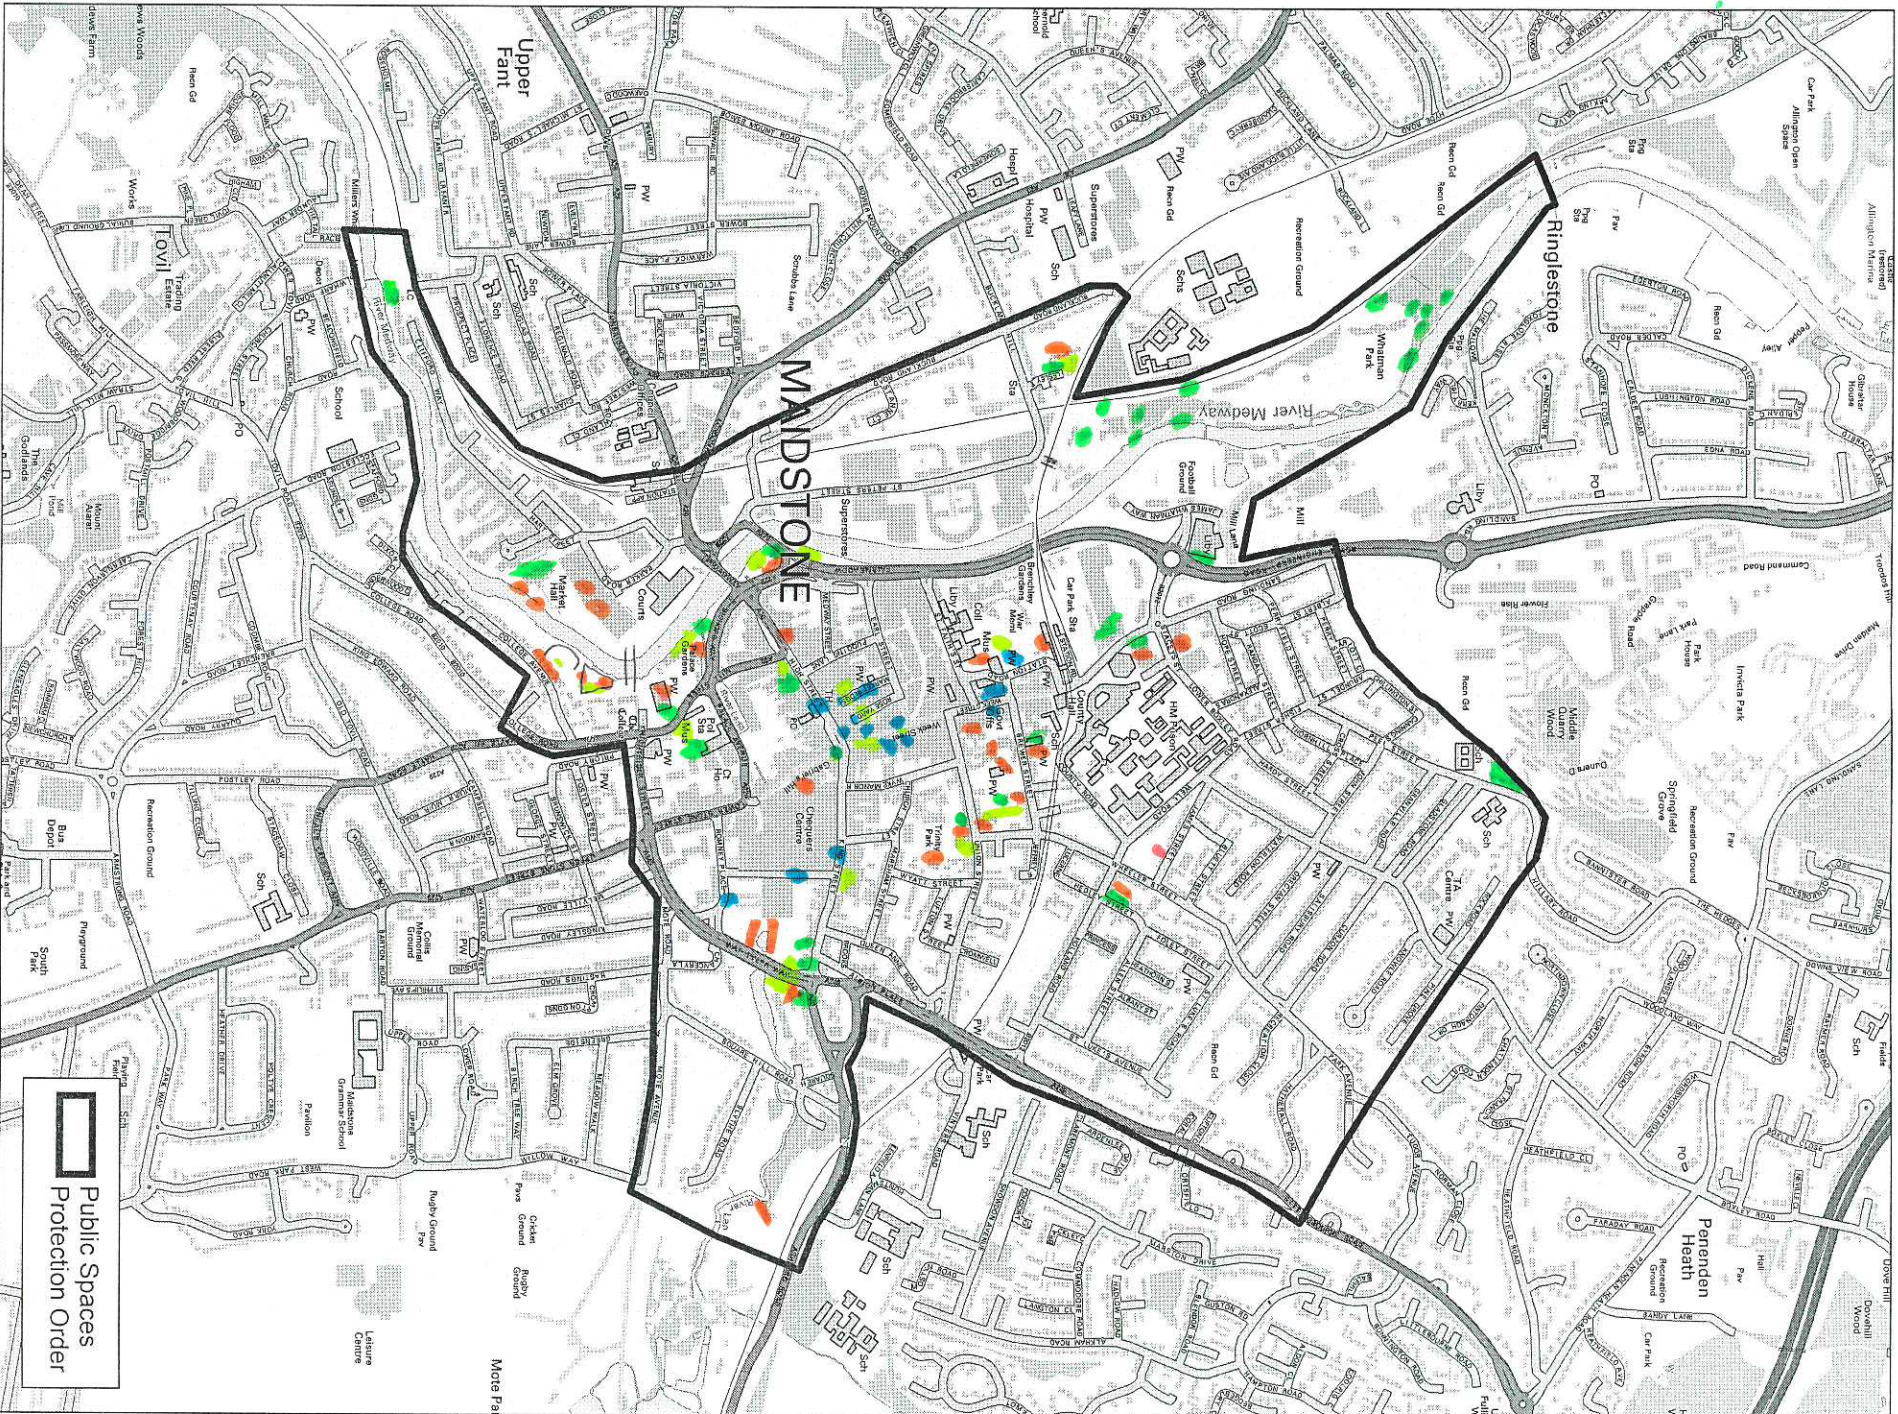

Street Population locations

Maidstone Town Centre

- Beading Spots
- Needle Funs
- Street Drinking
- Public Spaces Protection Order

Reproduced from the Ordnance Survey mapping with the permission of the Controller of Her Majesty's Stationary Office © Crown copyright. Unauthorised reproduction infringes Crown copyright and may lead to prosecution or civil proceedings. The Maidstone Borough Council Licence No 100019636, 2015 Scale 1:14000. Map produced by Mid Kent Services.