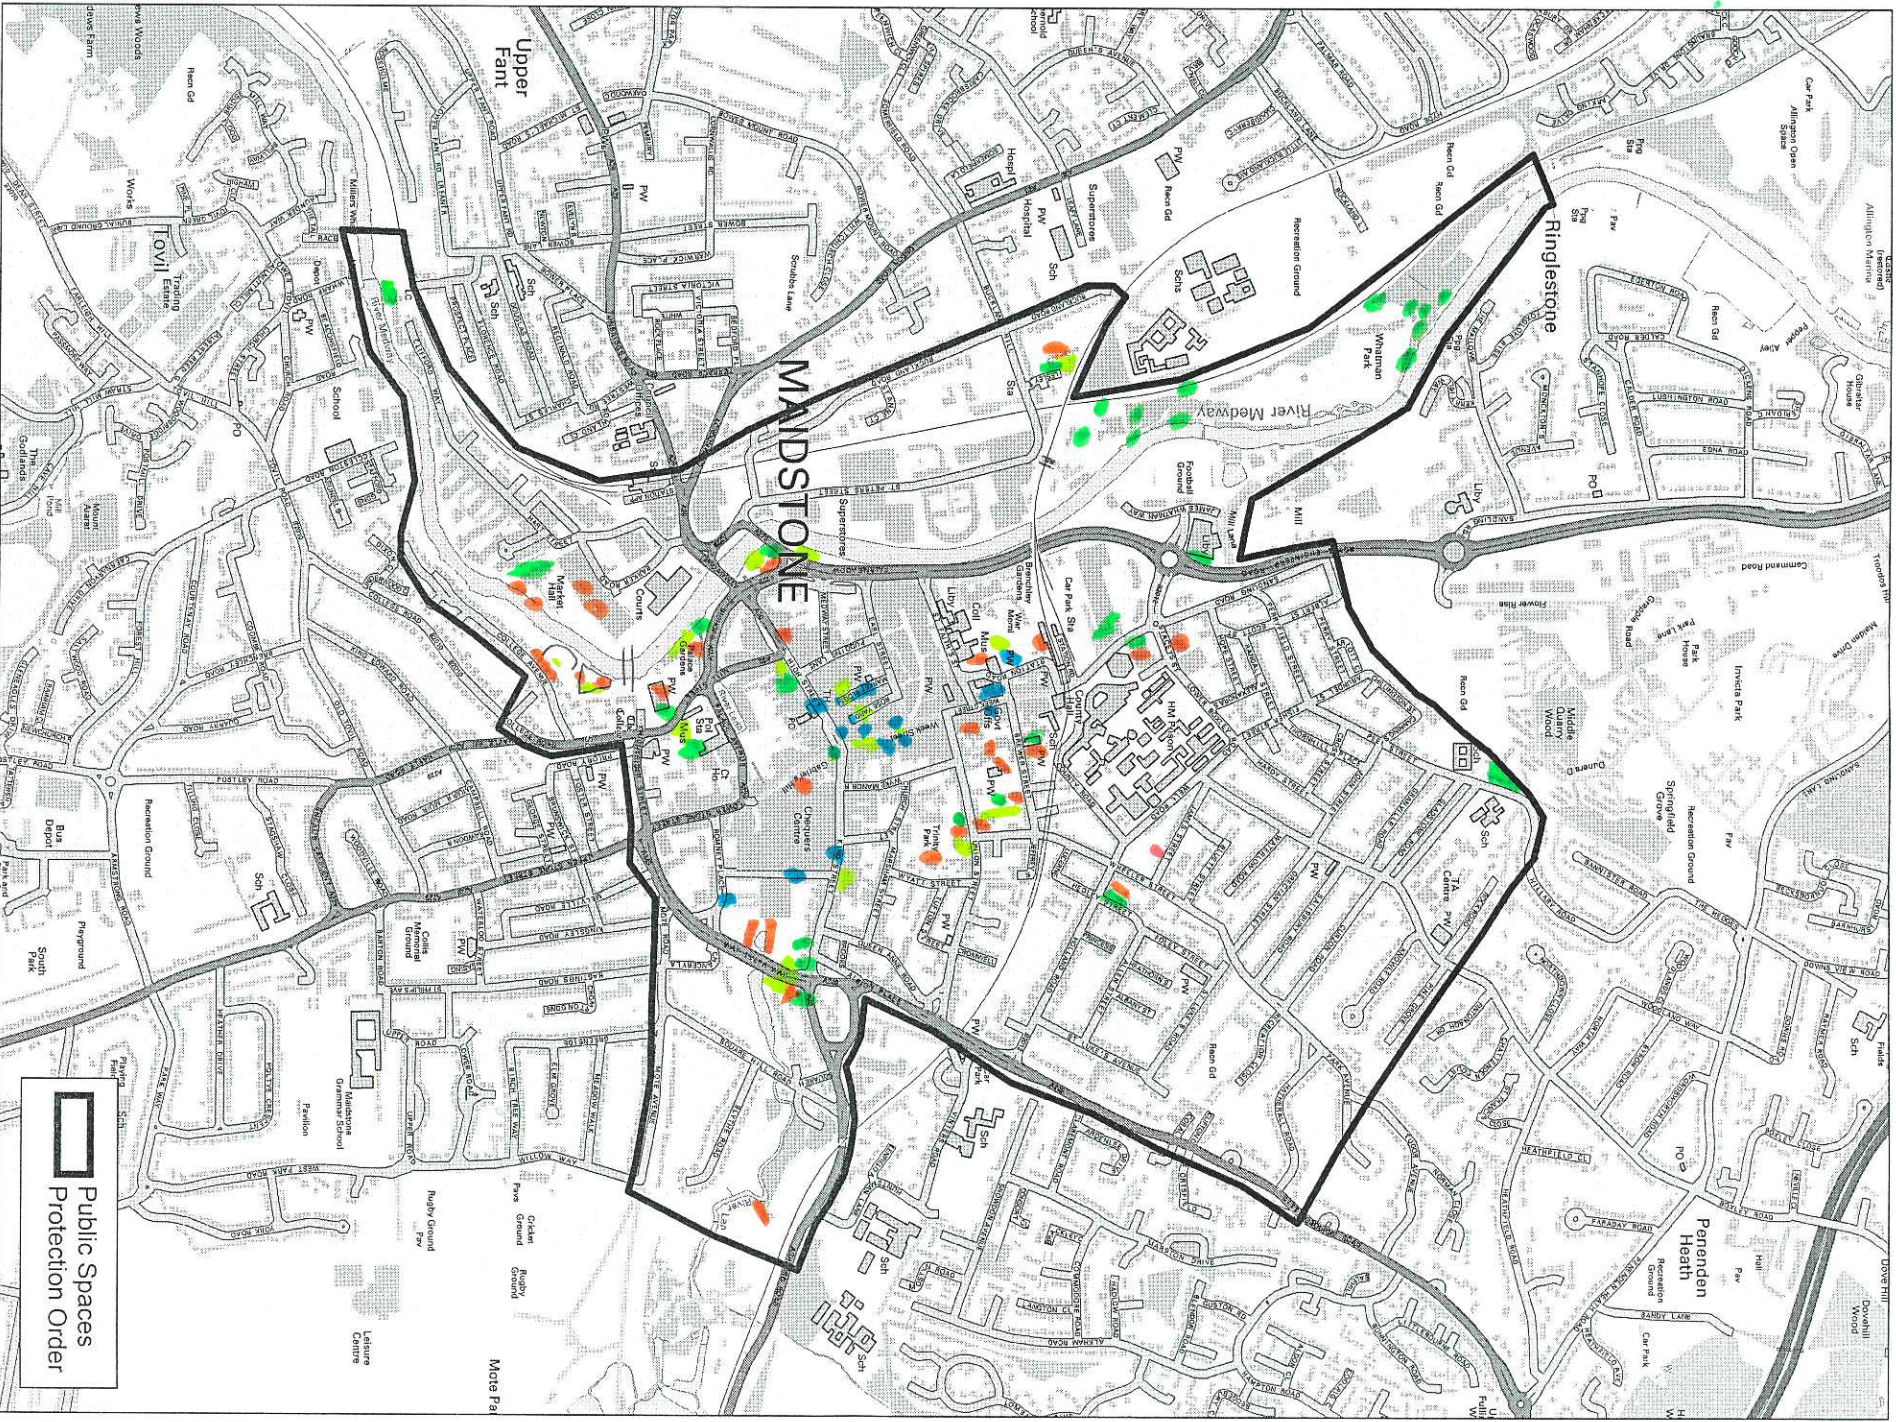

Street Population locations

Maidstone Town Centre

- Beating spots
- Needle finds
- Street drinking
- Lower sleeping

Public Spaces Protection Order

Reproduced from the Ordnance Survey mapping with the permission of the Controller of Her Majesty's Stationary Office © Crown copyright. Unauthorised reproduction infringes Crown copyright and may lead to prosecution or civil proceedings. The Maidstone Borough Council Licence No 100019636, 2015 Scale 1:14000. Map produced by Mid Kent Services.