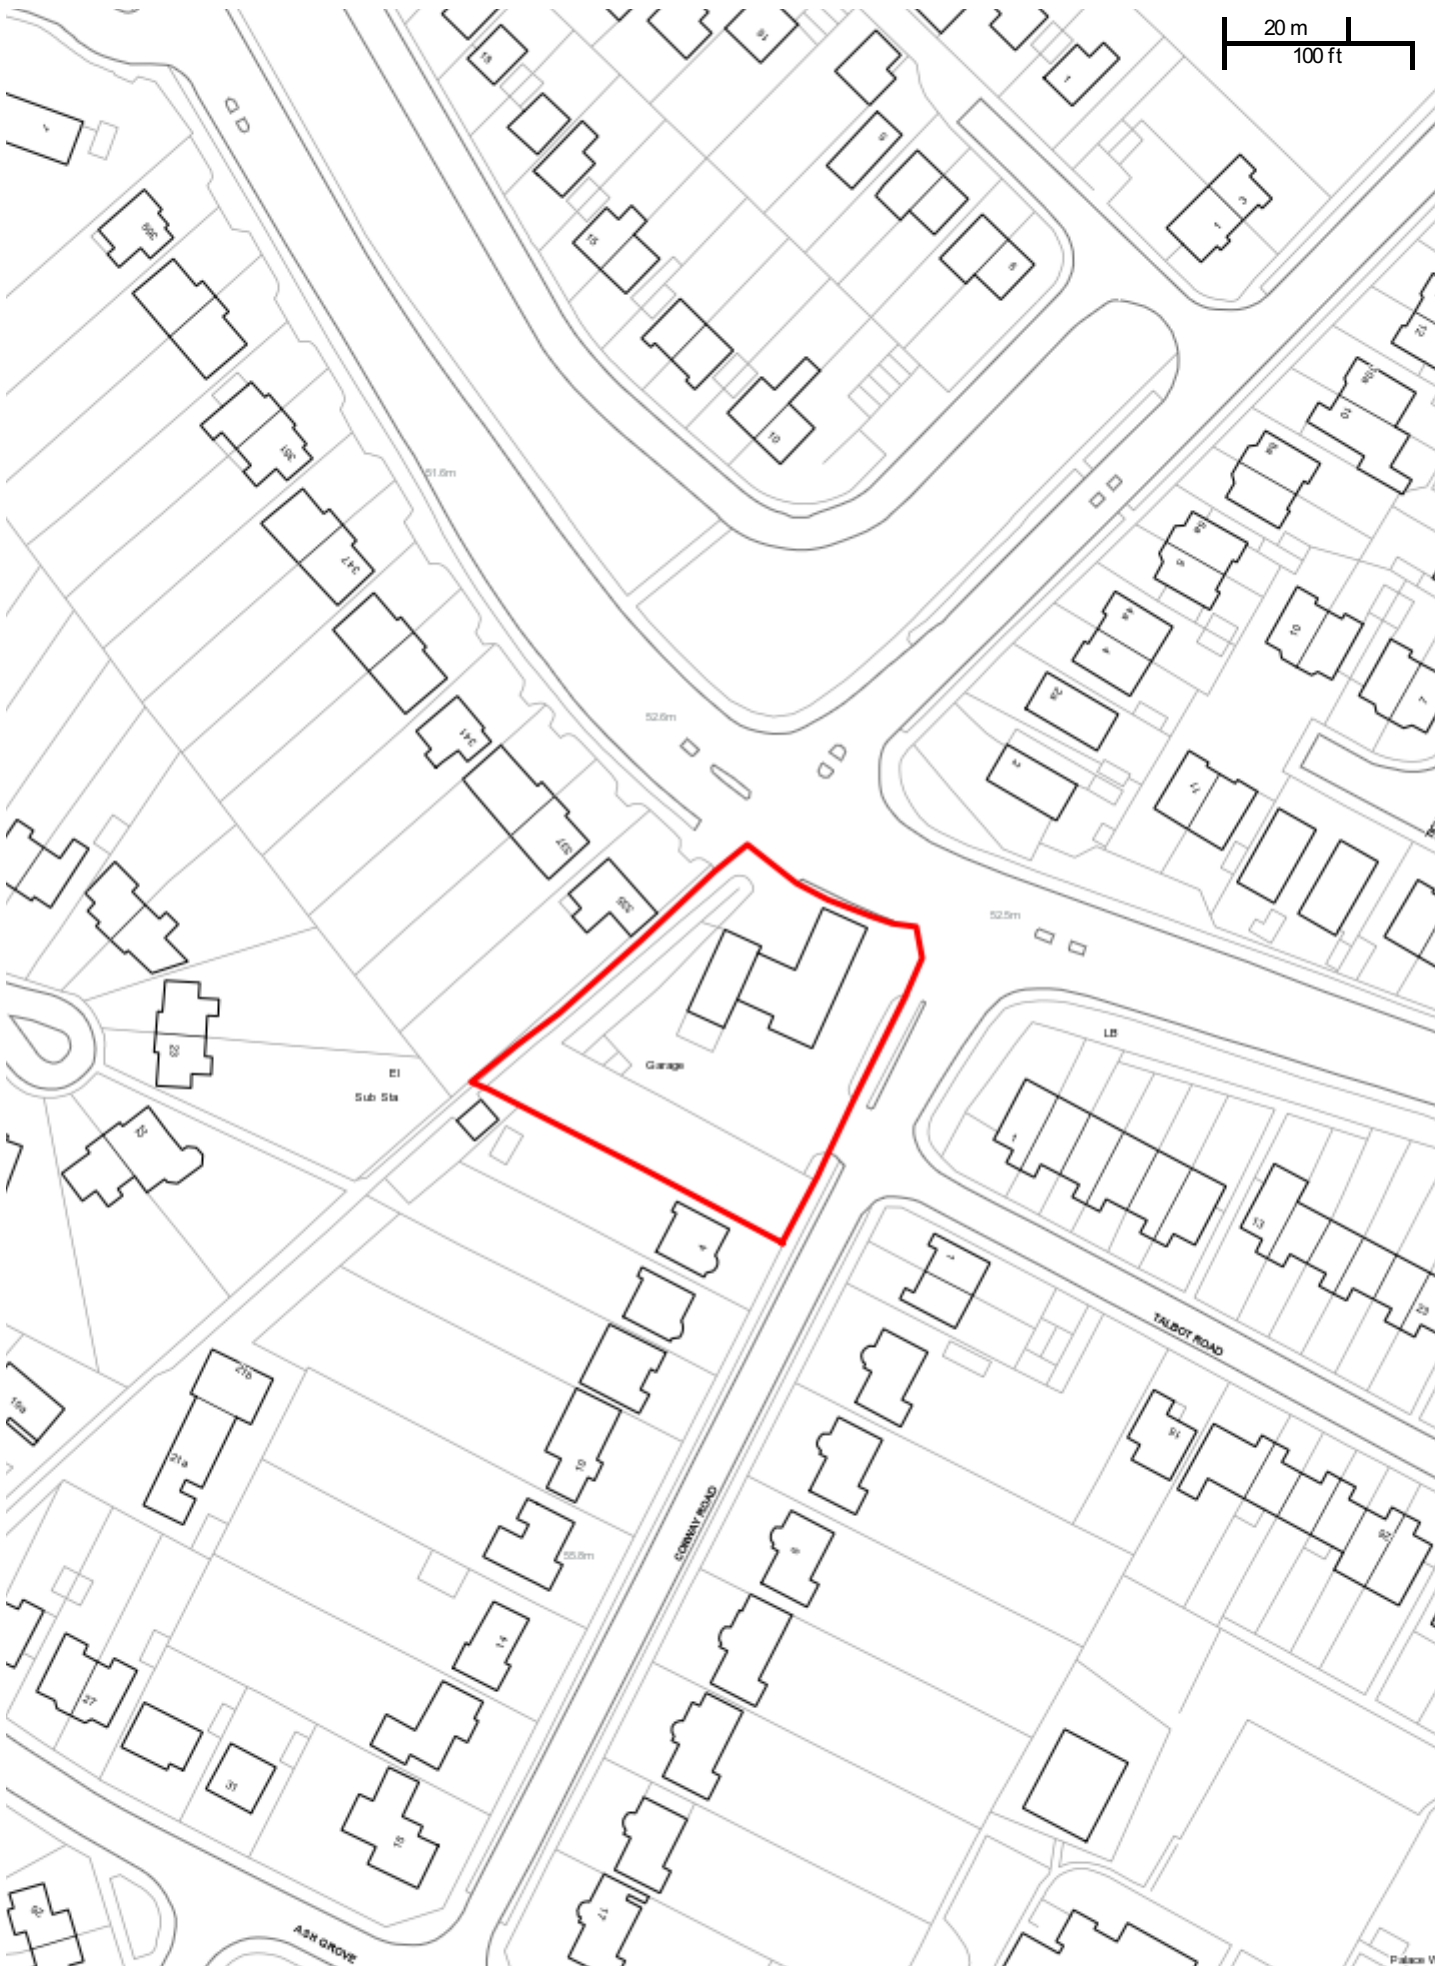

20 m
100 ft

15/505942 - Tudor Garage, London Road, ME16 0HE

Scale: 1:1250

Printed on: 1/12/2015 at 16:20 PM

© Ordnance Survey Maps - Maidstone
Borough Council Licence No. 100019636, 2015

© Maidstone Borough Council