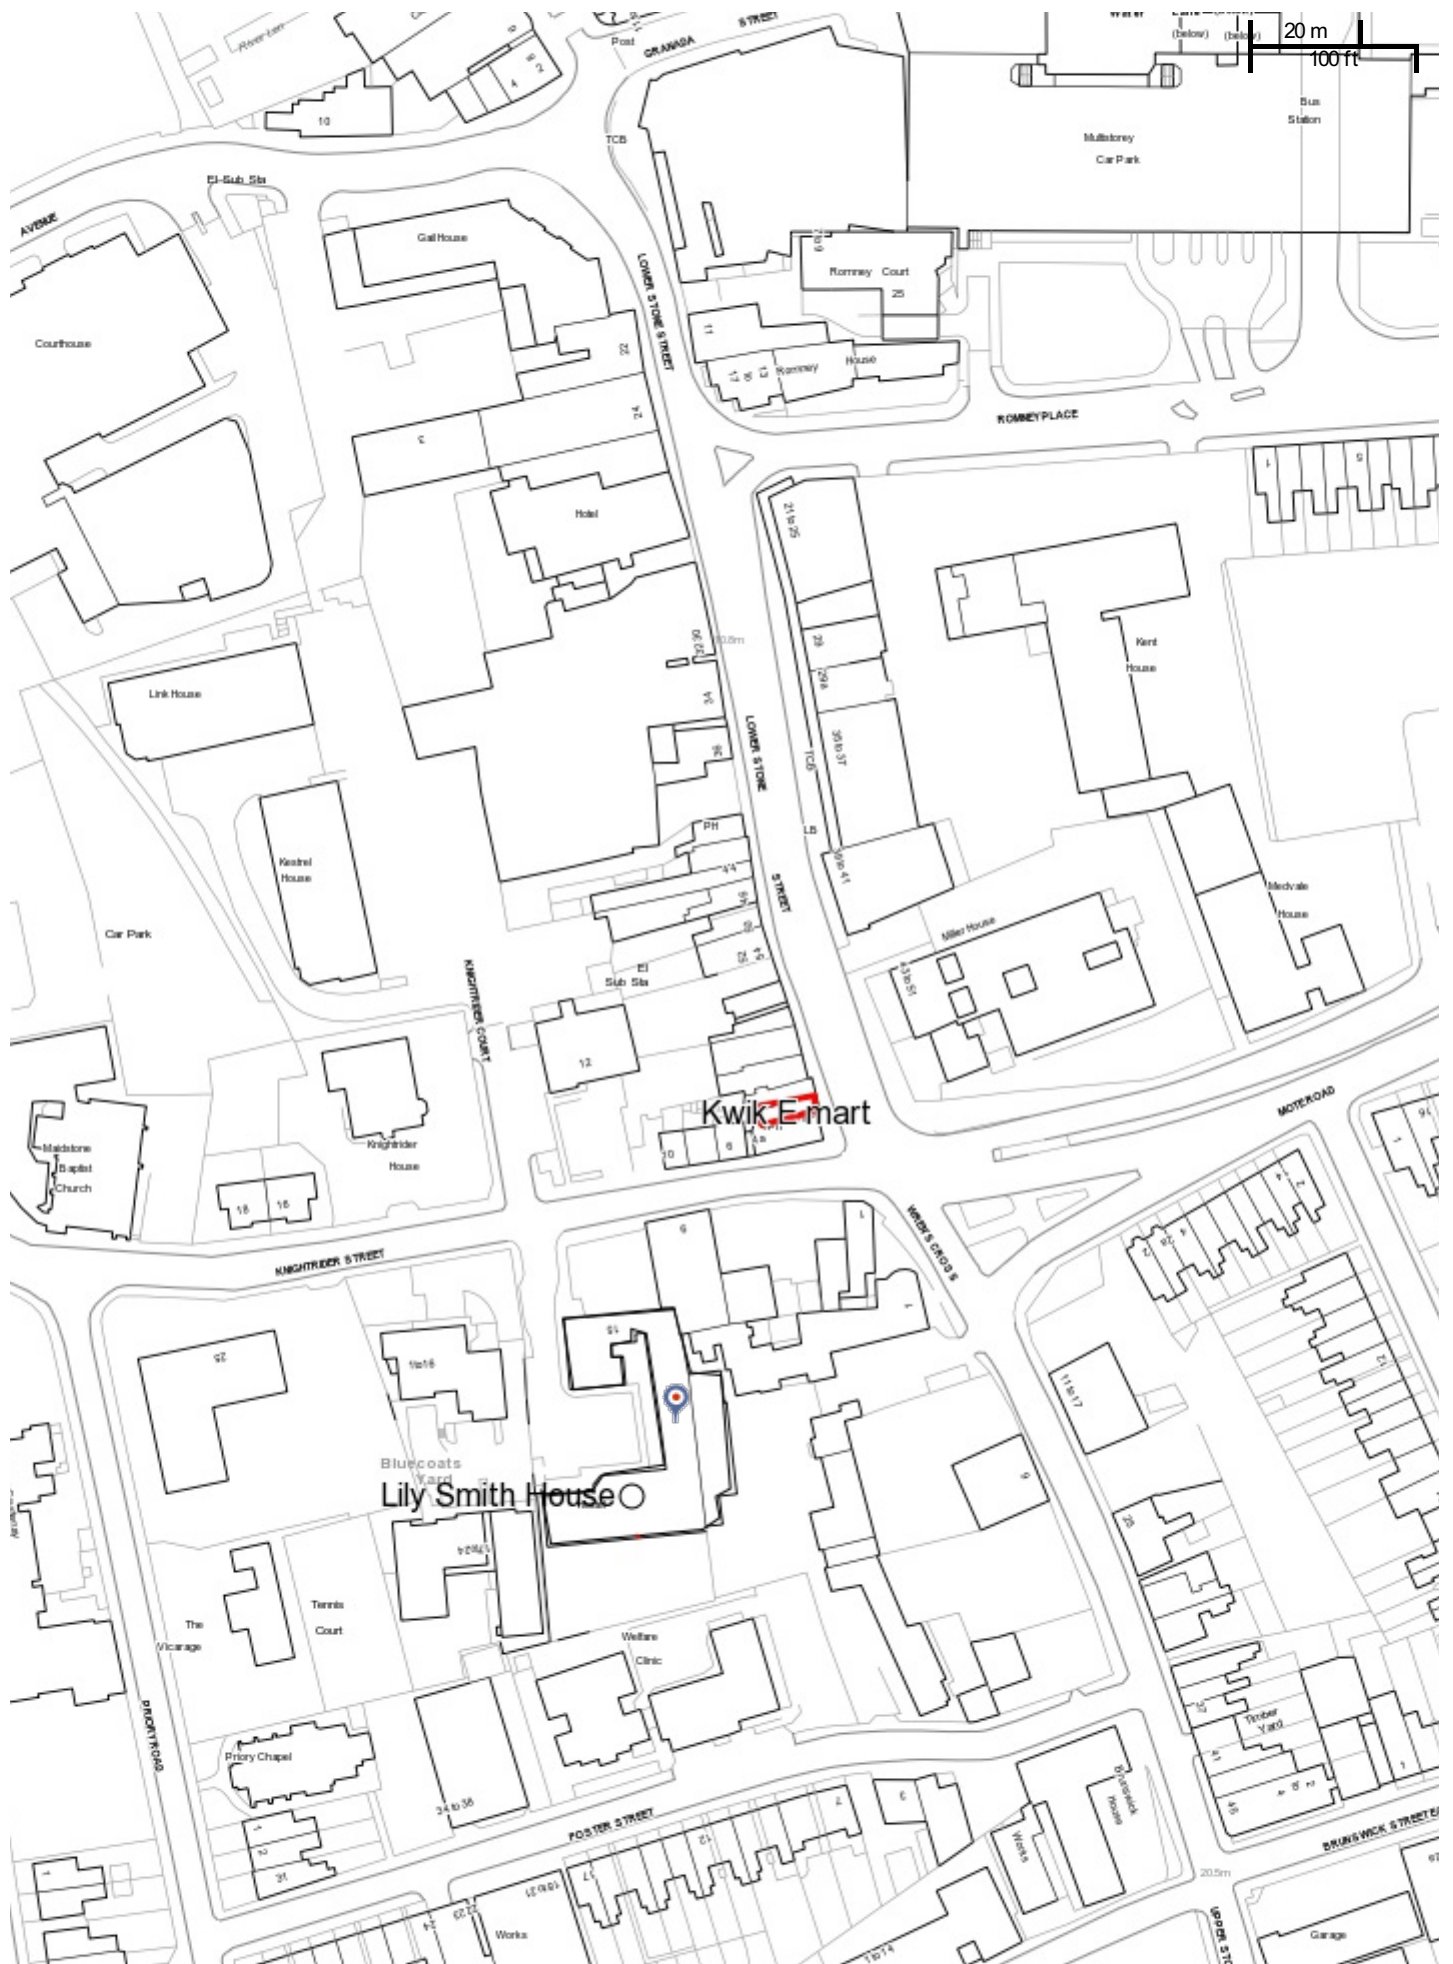

# APPENDIX D

68 Lower Stone Street

Scale: 1:1415

Printed on: 16/12/2015 at 12:42 PM

© Ordnance Survey Maps - Maidstone  
Borough Council Licence No. 100019636, 2015

© Maidstone Borough Council