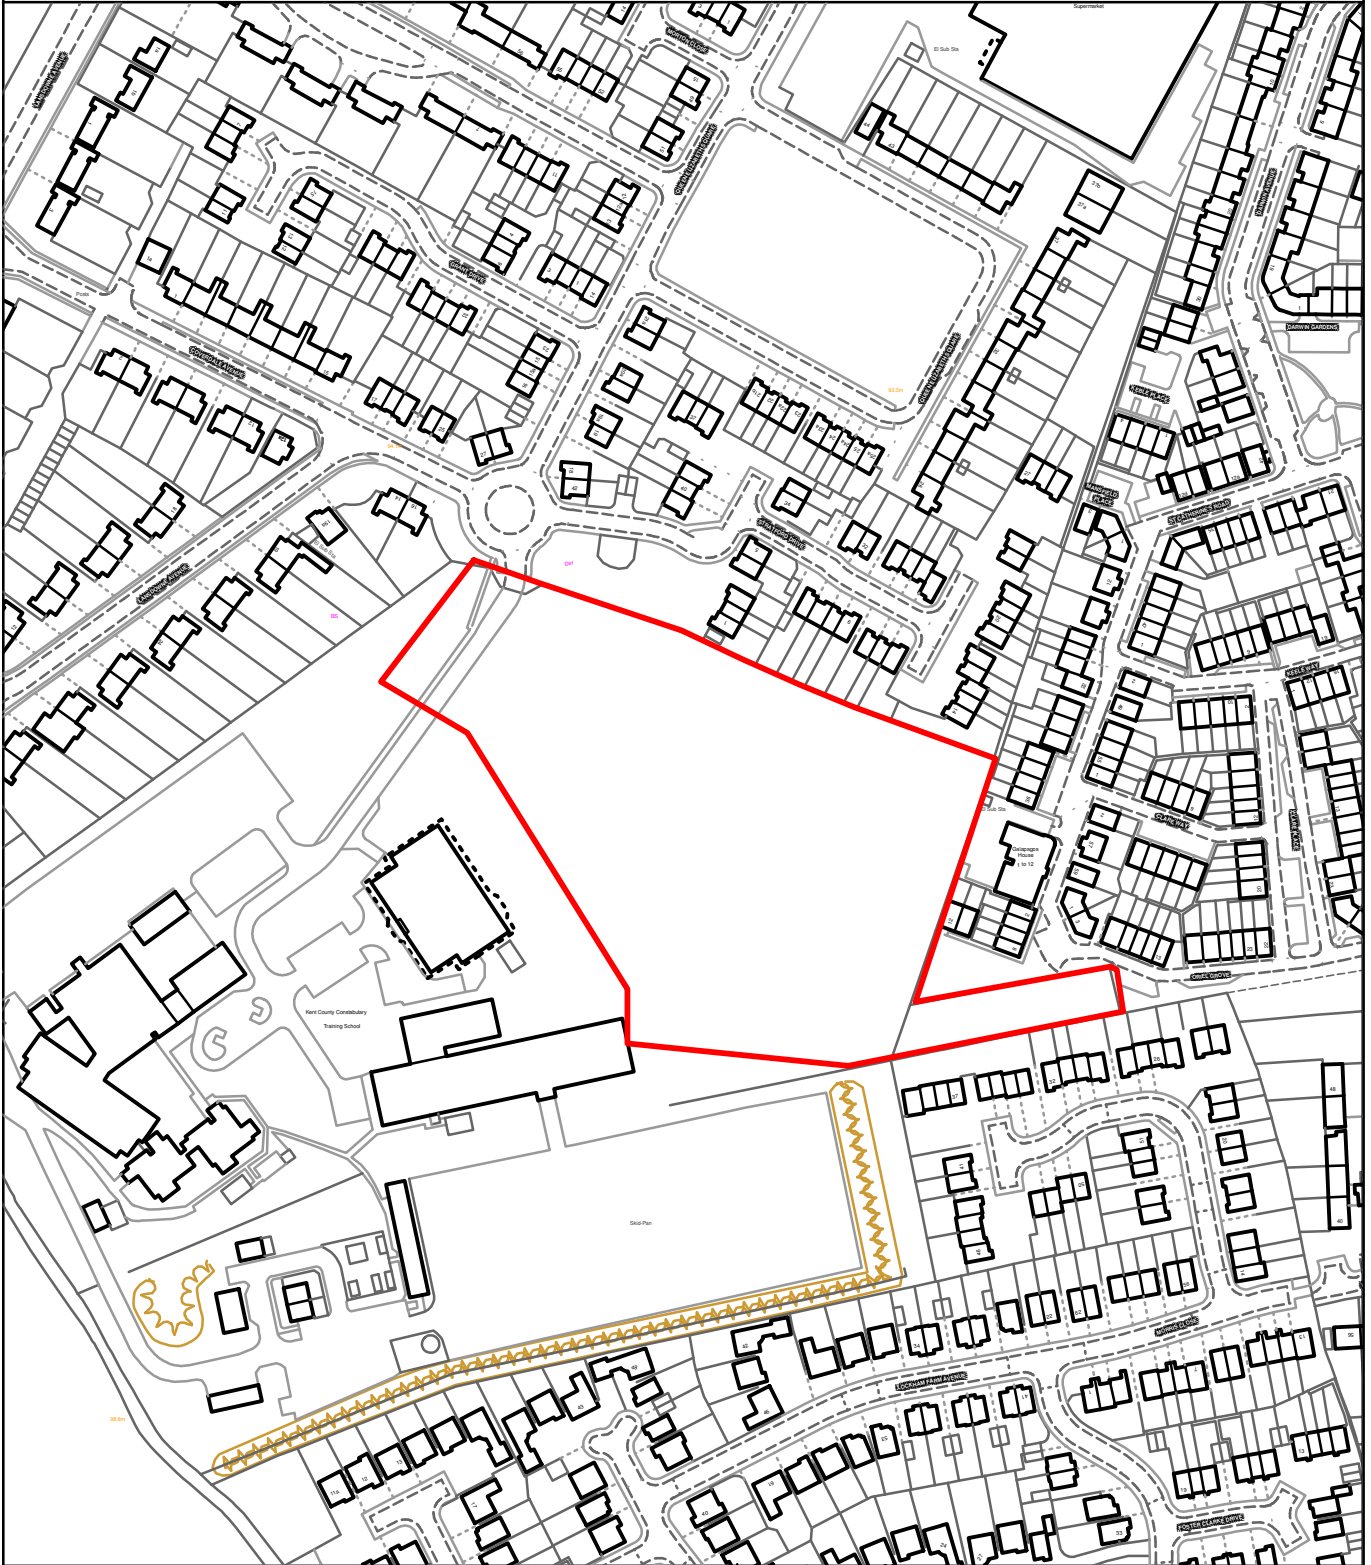

THE MAIDSTONE BOROUGH COUNCIL

Land To Rear Of Kent Police Training School
Off St Saviours Road
Maidstone
Kent, ME15 9DW

MBC Ref: 12/0987

Reproduced from the Ordnance Survey mapping with the permission of the Controller of Her Majesty's Stationary Office ©Crown Copyright. Unauthorised reproduction infringes Crown Copyright and may lead to prosecution or civil proceedings. The Maidstone Borough Council Licence No. 100019636, 2014. Scale 1:2500