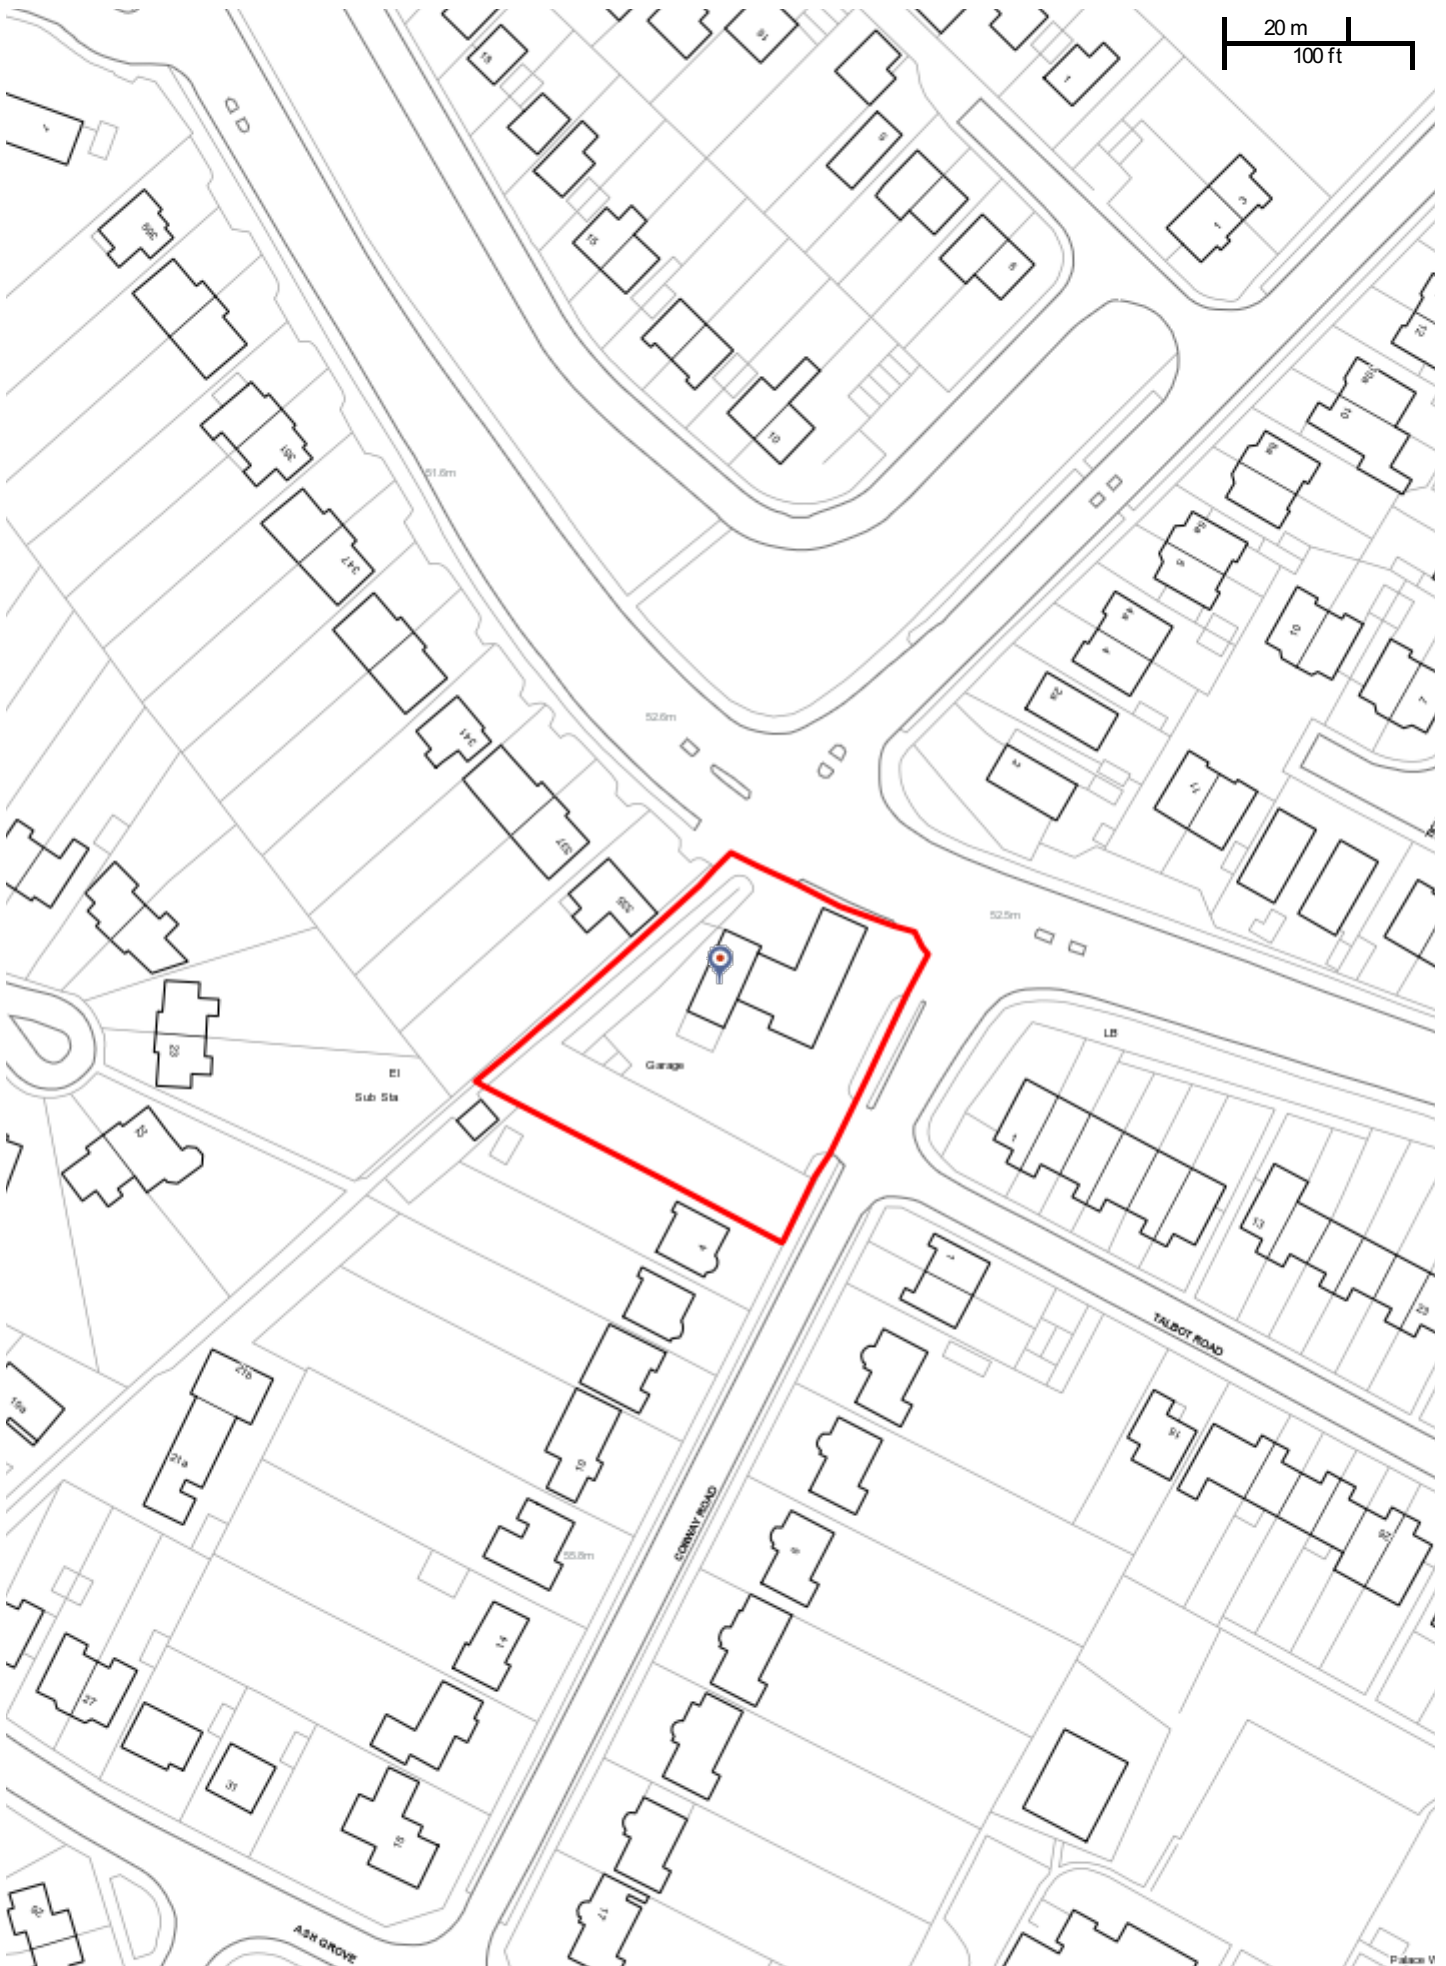

20 m
100 ft

15/505942 - Tudor Garage

Scale: 1:1250

Printed on: 5/1/2016 at 15:27 PM

© Ordnance Survey Maps - Maidstone
Borough Council Licence No. 100019636, 2015

© Maidstone Borough Council