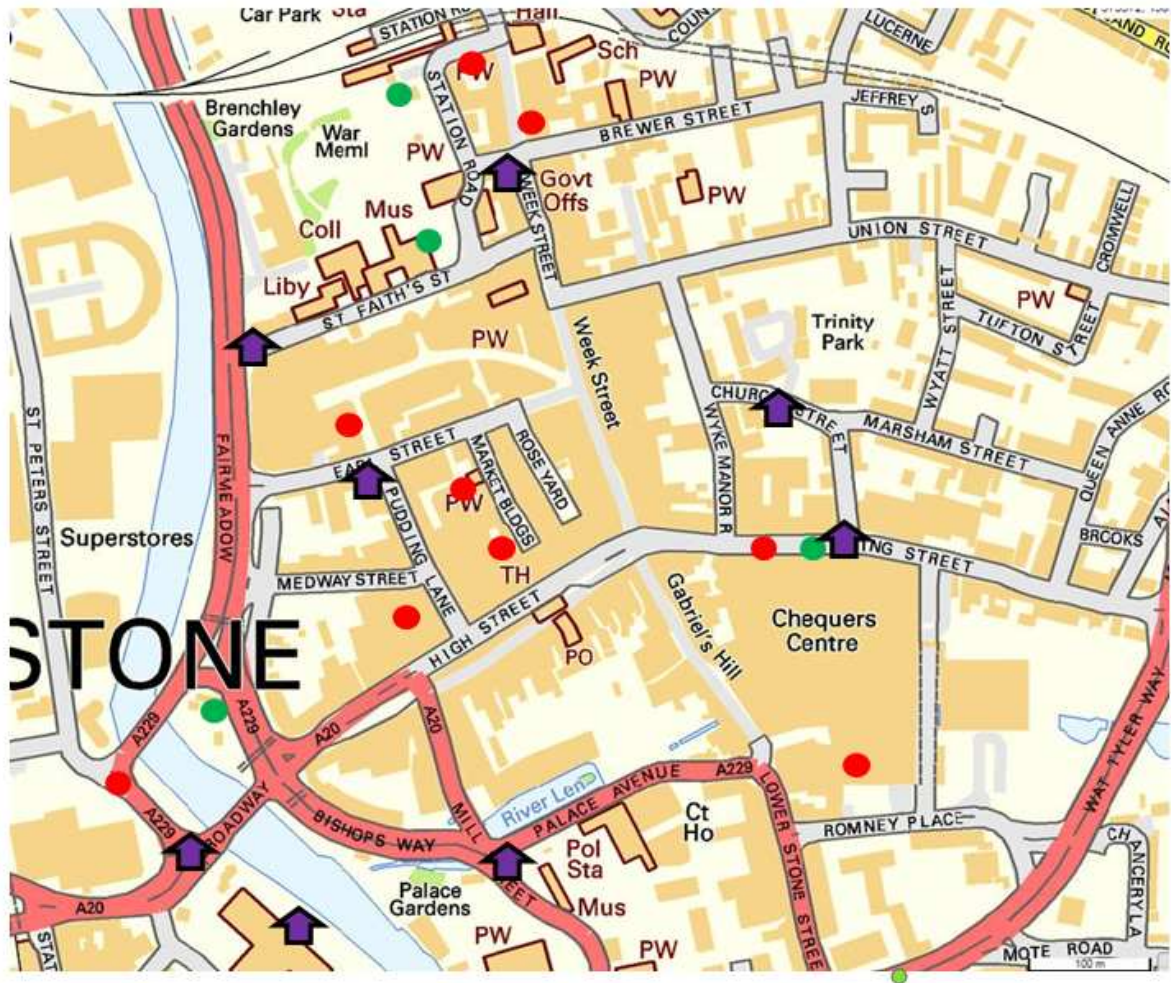

# APPENDIX D: Community Toilet Scheme Signage

**Index**

- Council provided public conveniences
- Community Toilet Scheme provision
- ▲ Locations of toilet fingerposts/maps