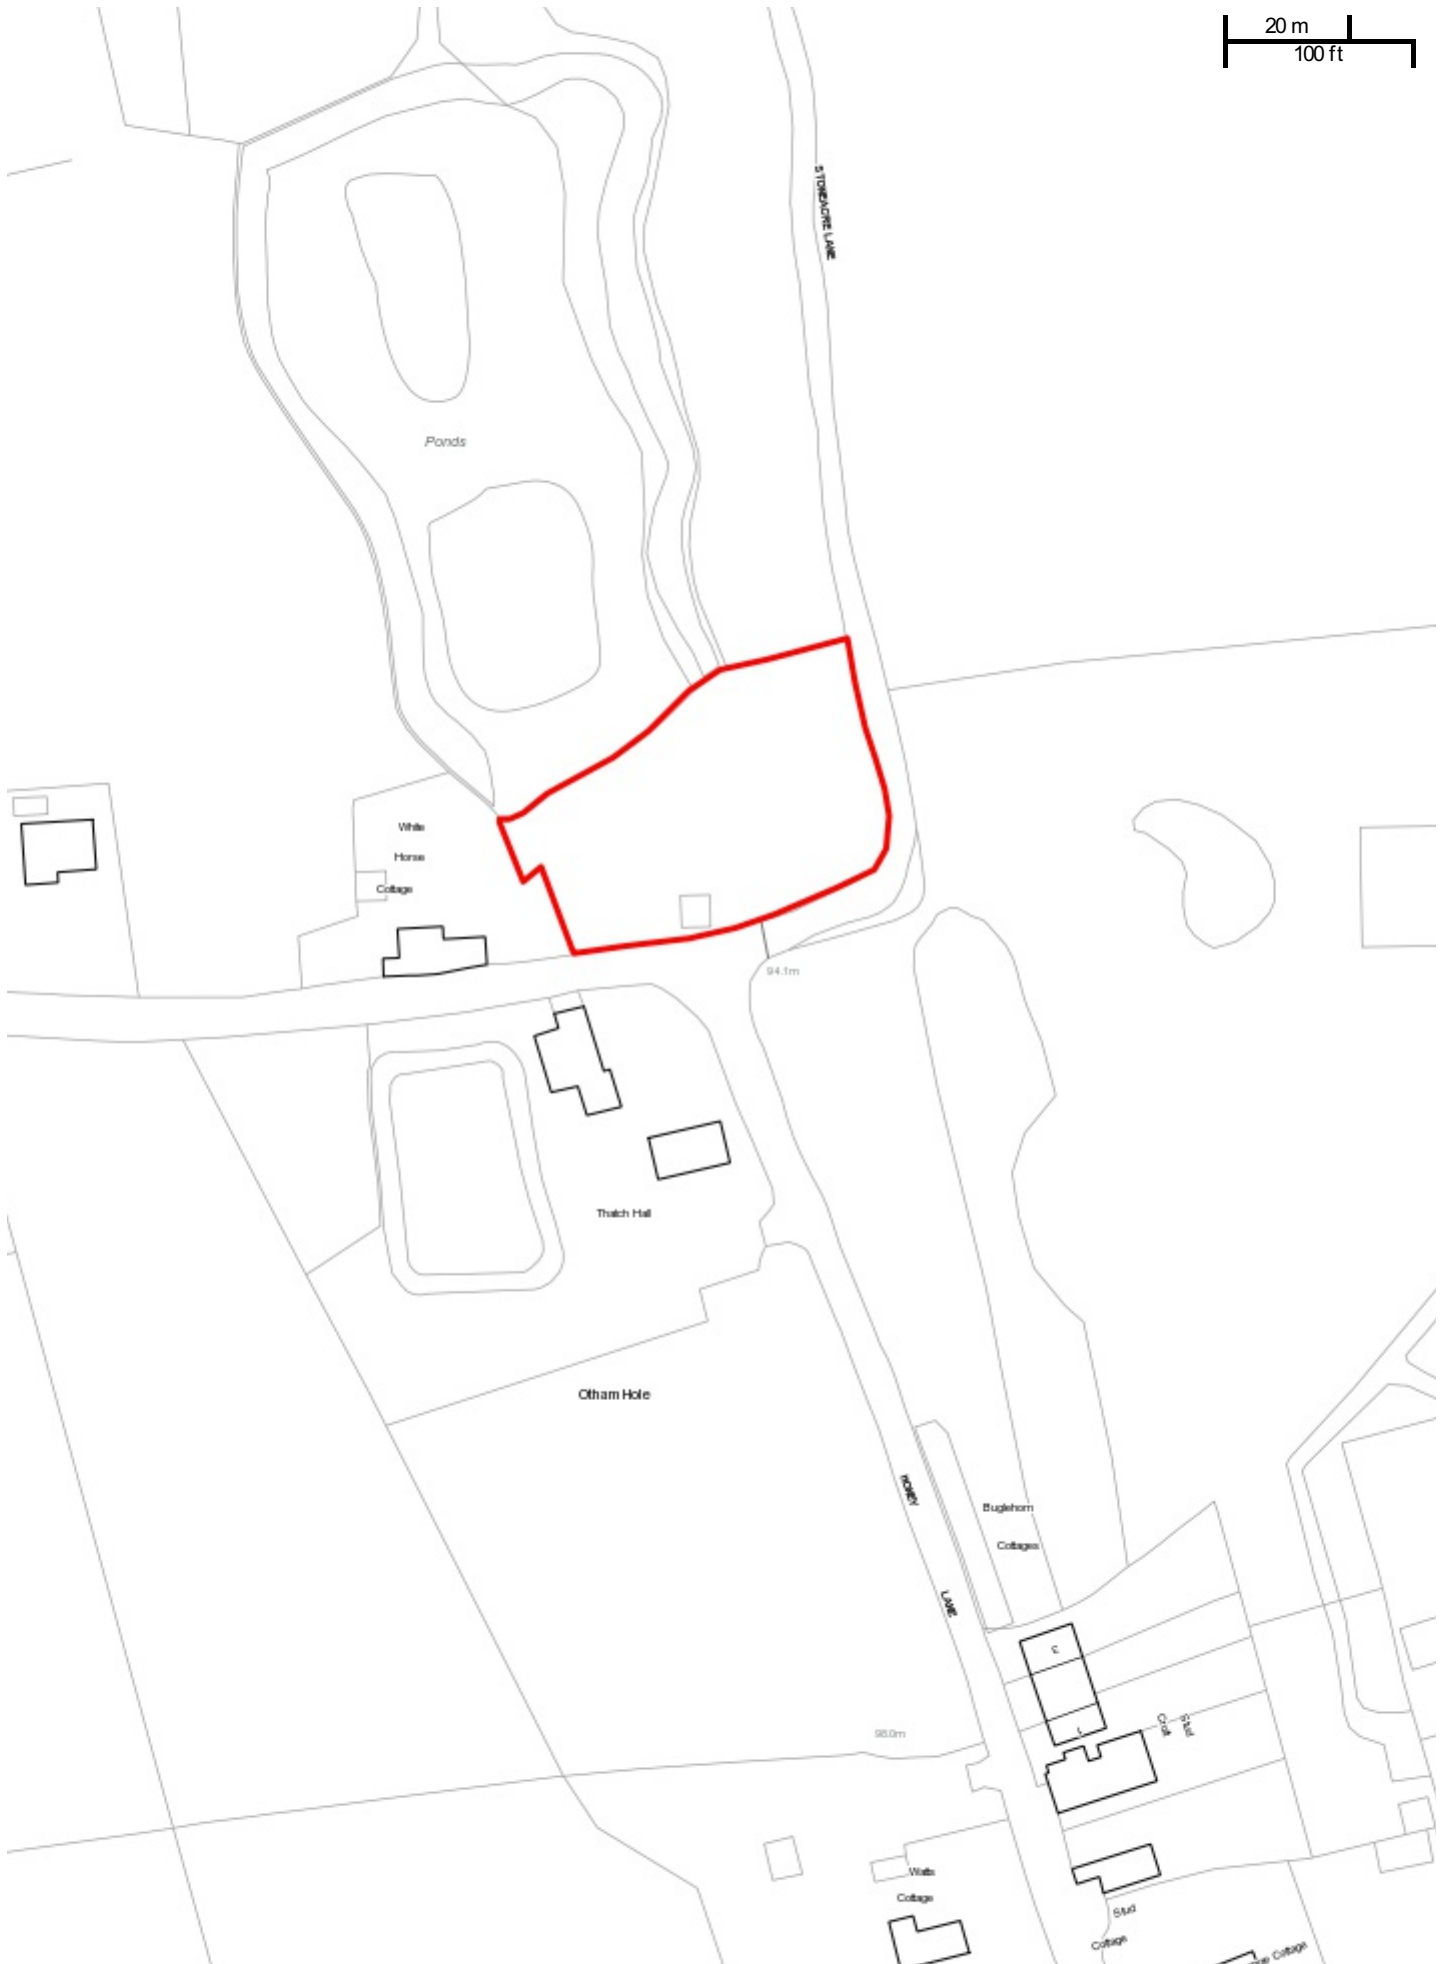

20 m  
100 ft

15/510613 White Horse Cottage  
Scale: 1:1250  
Printed on: 8/3/2016 at 17:20 PM

© Ordnance Survey Maps - Maidstone  
Borough Council Licence No. 100019636, 2015

© Maidstone Borough Council