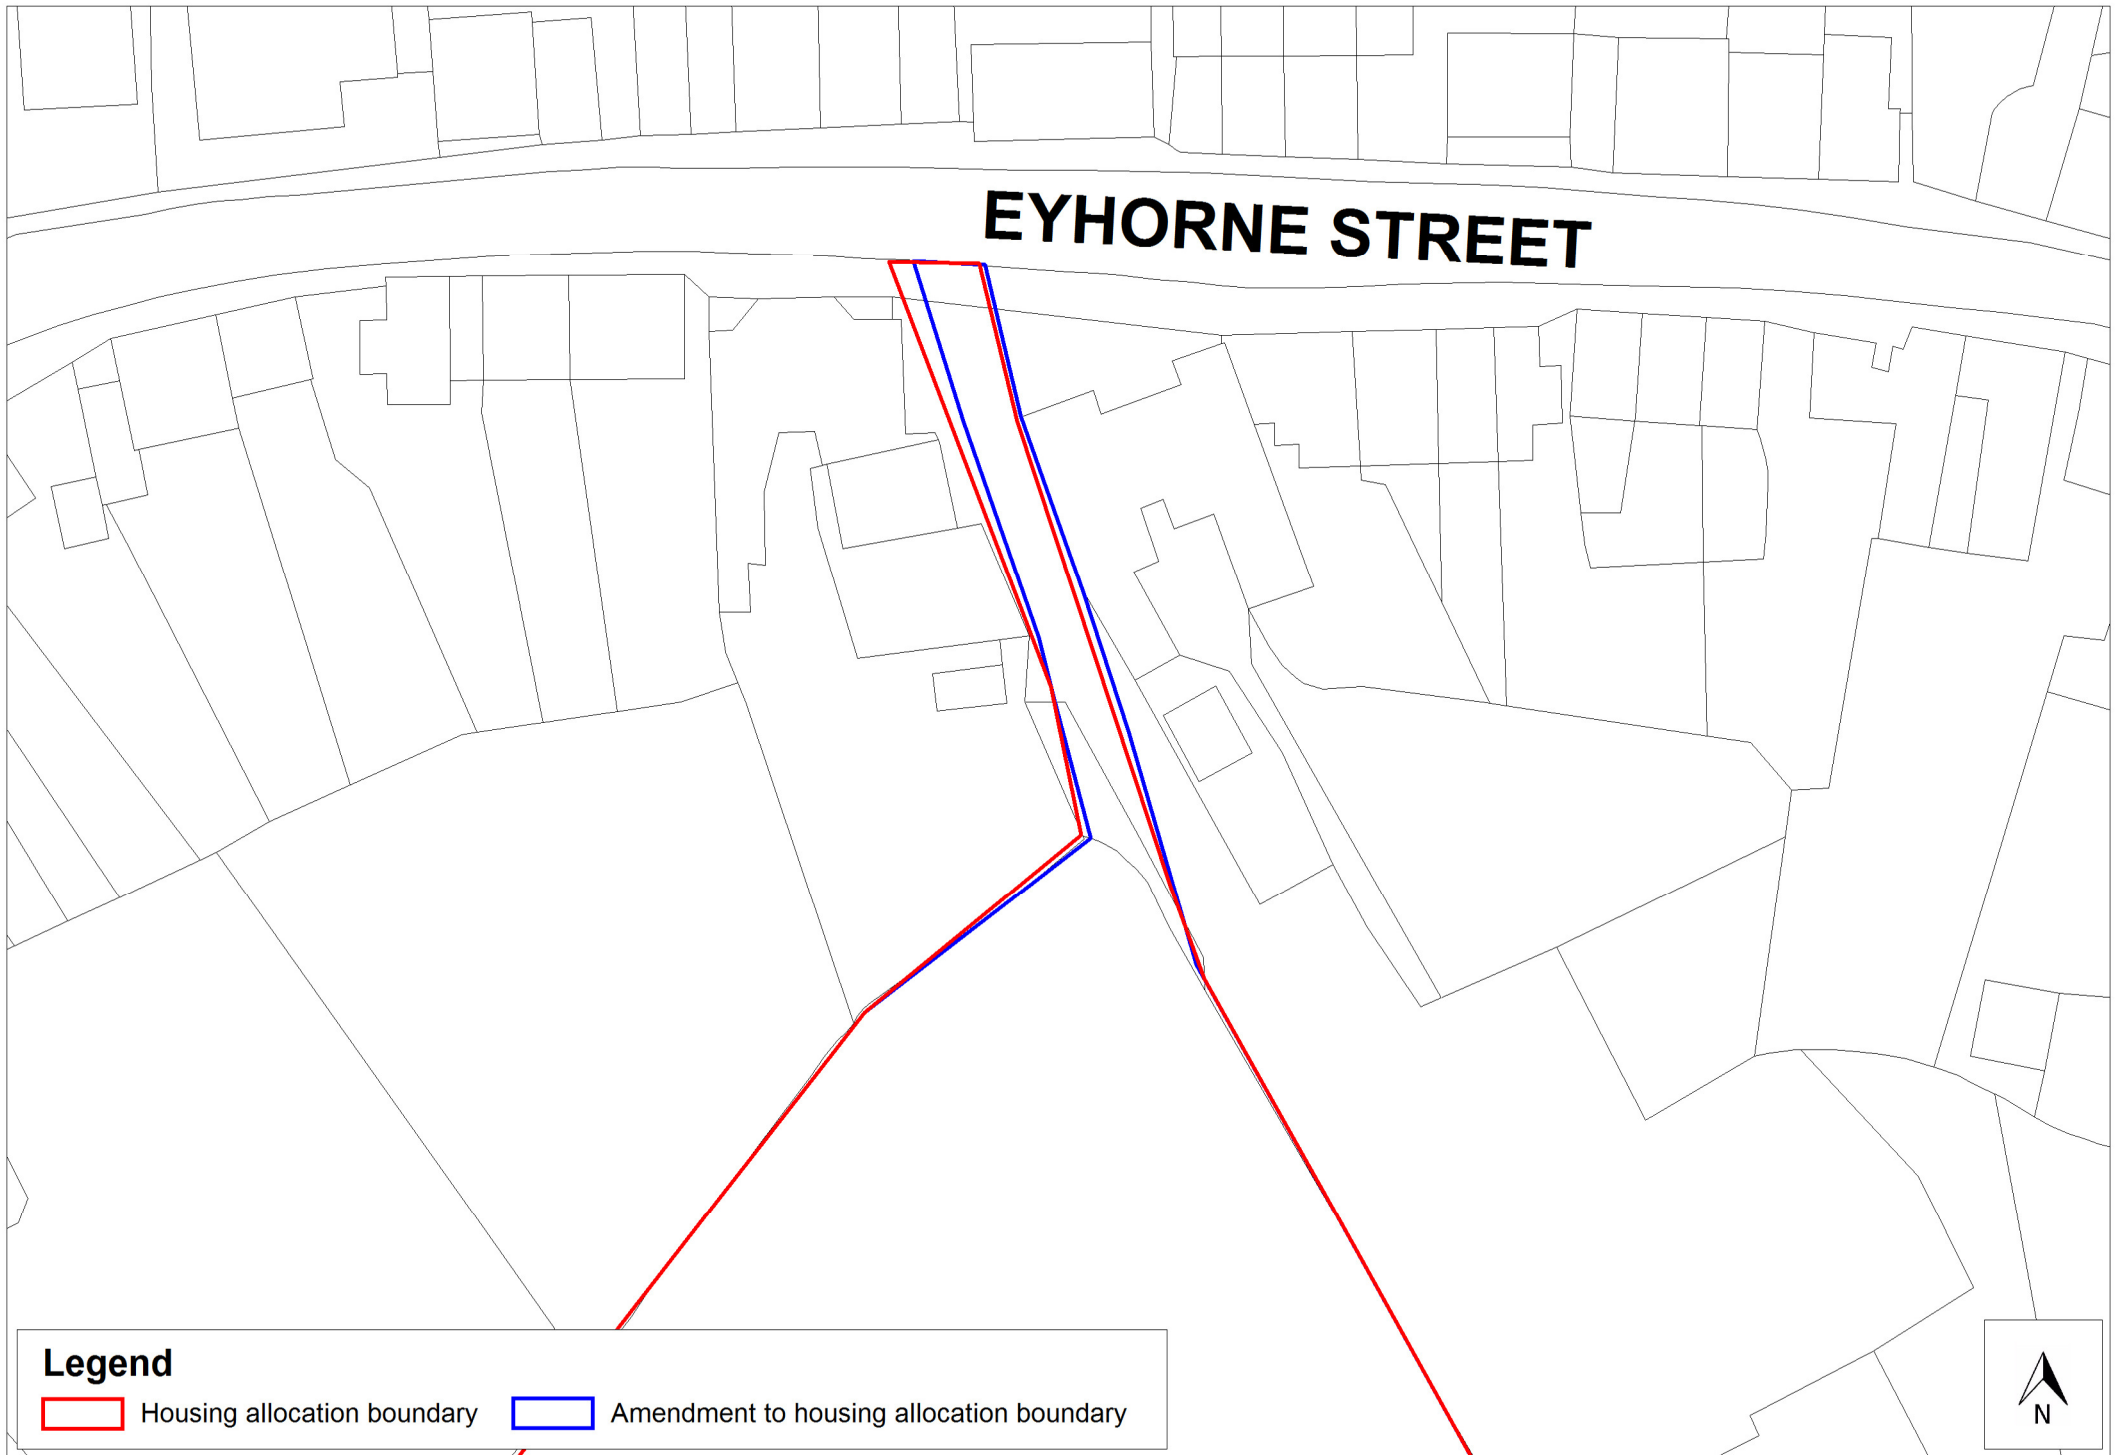

Legend

-
- Settlement boundary
 Amendment to settlement boundary
 Economic development area
 Amendment to economic development area
 Employment allocation

H1 (37) - Ulcombe Road and Mill Bank, Headcorn

Legend

-  Housing allocation
-  Amendment to housing allocation boundary

EYHORNE STREET

Legend

-  Housing allocation boundary
-  Amendment to housing allocation boundary

RMX1 (1) - Newnham Park, Bearsted Road, Maidstone

Legend

-  Retail allocation
-  Medical and associated uses allocation
-  Woodland Nature Reserve

EMP1 (5) - Woodcut Farm, Ashford Road, Bearsted

Legend

-  Employment allocation
-  Landscaped area
-  Area excluded from landscaped area