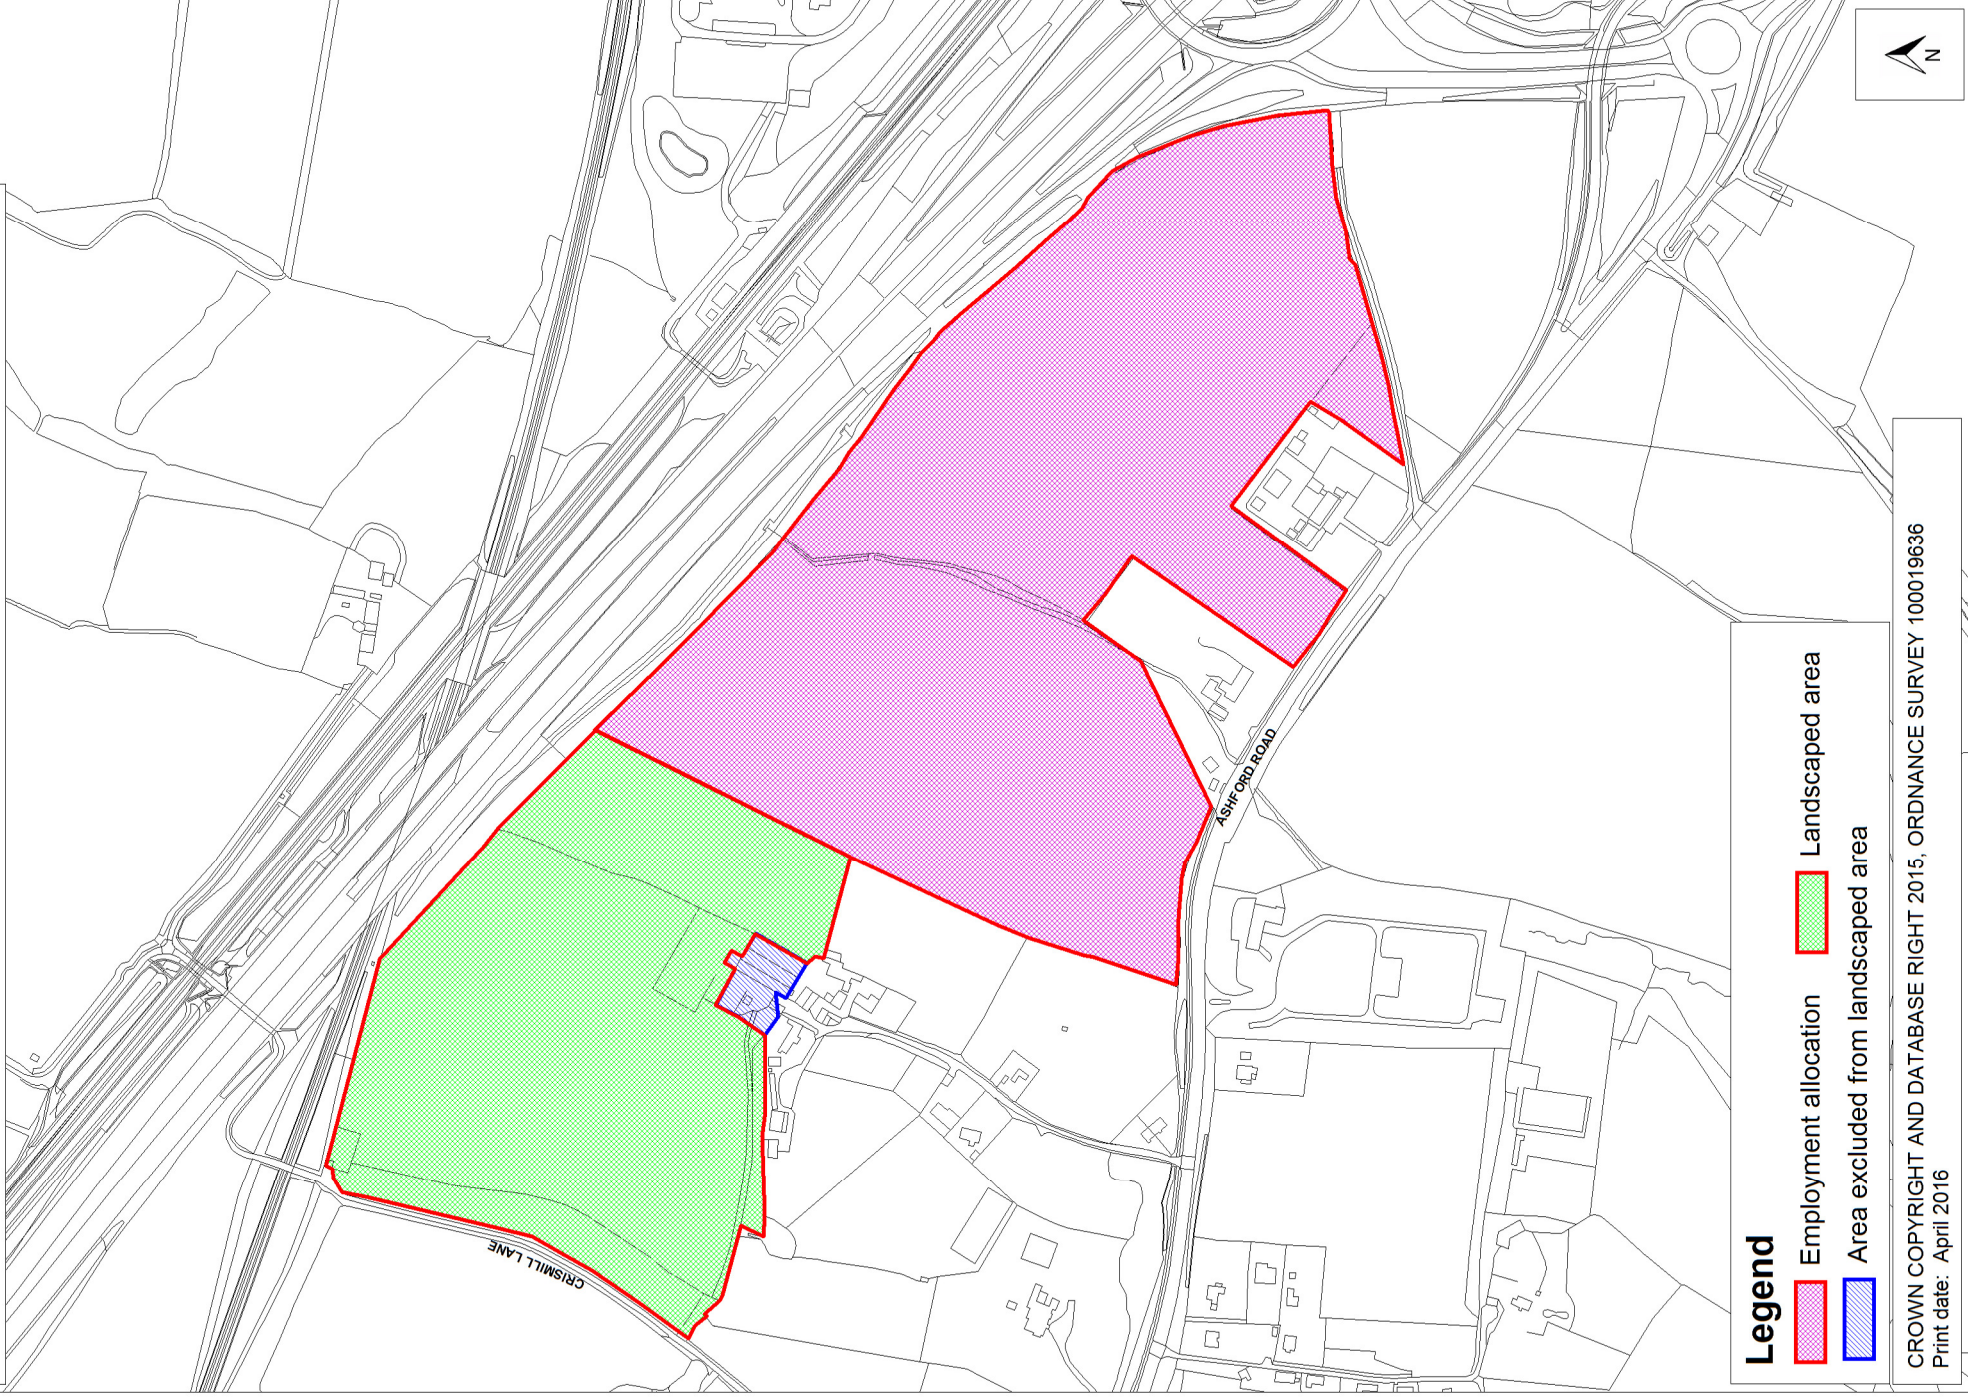

Legend

-
- Settlement boundary
 Amendment to settlement boundary
 Economic development area
 Amendment to economic development area
 Employment allocation

H1 (37) - Ulcombe Road and Mill Bank, Headcorn

Legend

-  Housing allocation
-  Amendment to housing allocation boundary

EYHORNE STREET

Legend

-  Housing allocation boundary
-  Amendment to housing allocation boundary

RMX1 (1) - Newnham Park, Bearsted Road, Maidstone

Legend

-  Retail allocation
-  Medical and associated uses allocation
-  Woodland Nature Reserve

EMP1 (5) - Woodcut Farm, Ashford Road, Bearsted

Legend

-  Employment allocation
-  Landscaped area
-  Area excluded from landscaped area