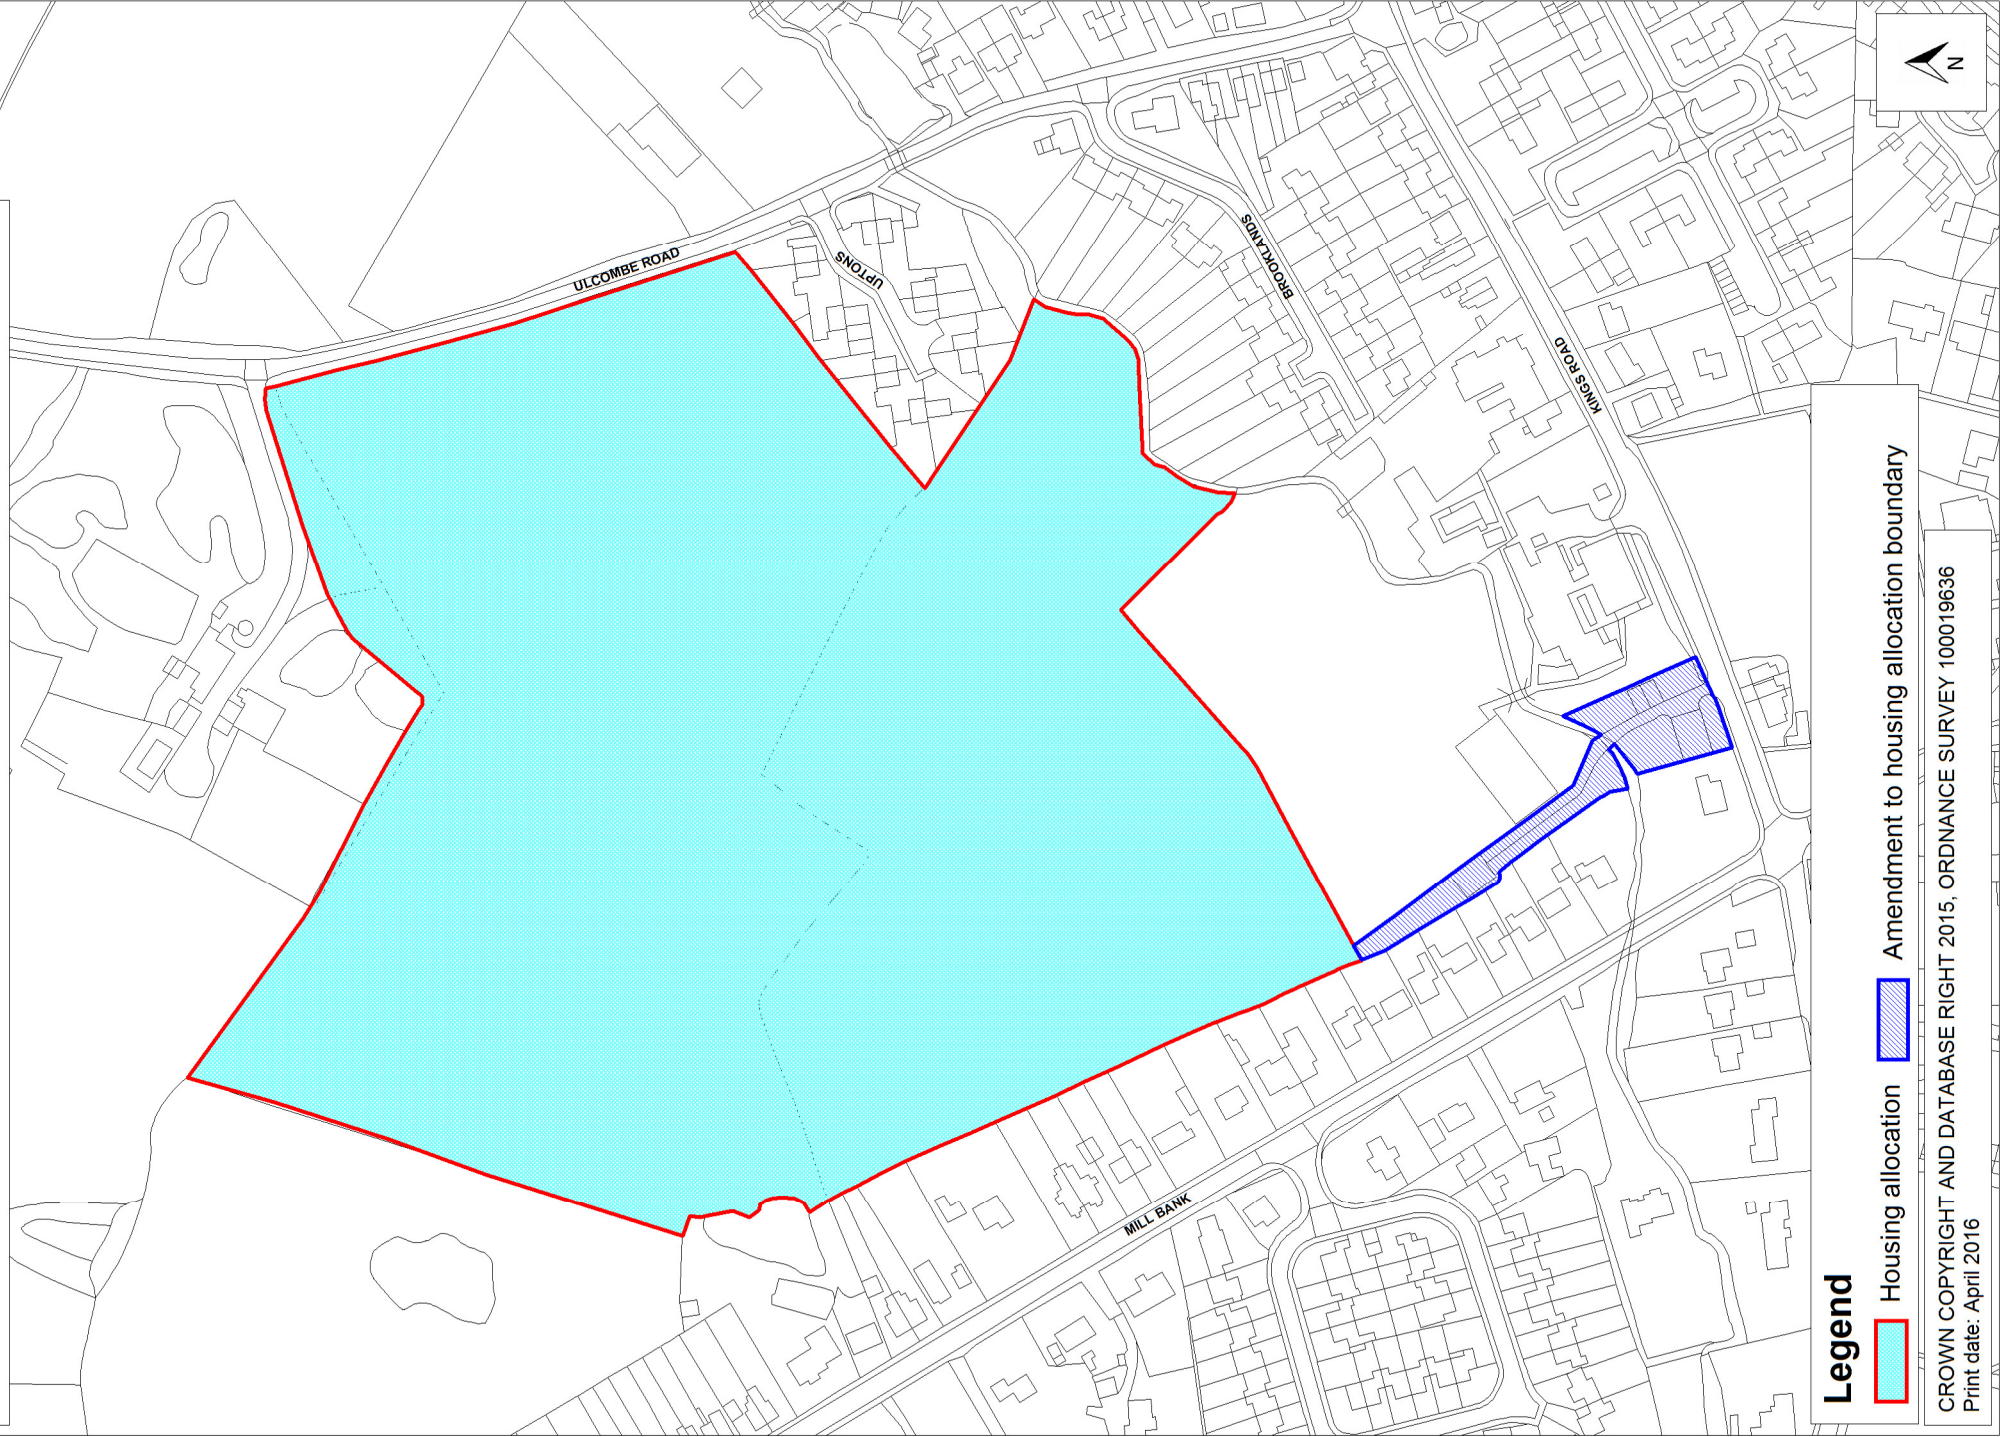

Legend

-
- Settlement boundary
 Amendment to settlement boundary
 Economic development area
 Amendment to economic development area
 Employment allocation

H1 (37) - Ulcombe Road and Mill Bank, Headcorn

Legend

-  Housing allocation
-  Amendment to housing allocation boundary

EYHORNE STREET

Legend

-  Housing allocation boundary
-  Amendment to housing allocation boundary

RMX1 (1) - Newnham Park, Bearsted Road, Maidstone

Legend

-  Retail allocation
-  Medical and associated uses allocation
-  Woodland Nature Reserve

EMP1 (5) - Woodcut Farm, Ashford Road, Bearsted

Legend

-  Employment allocation
-  Landscaped area
-  Area excluded from landscaped area