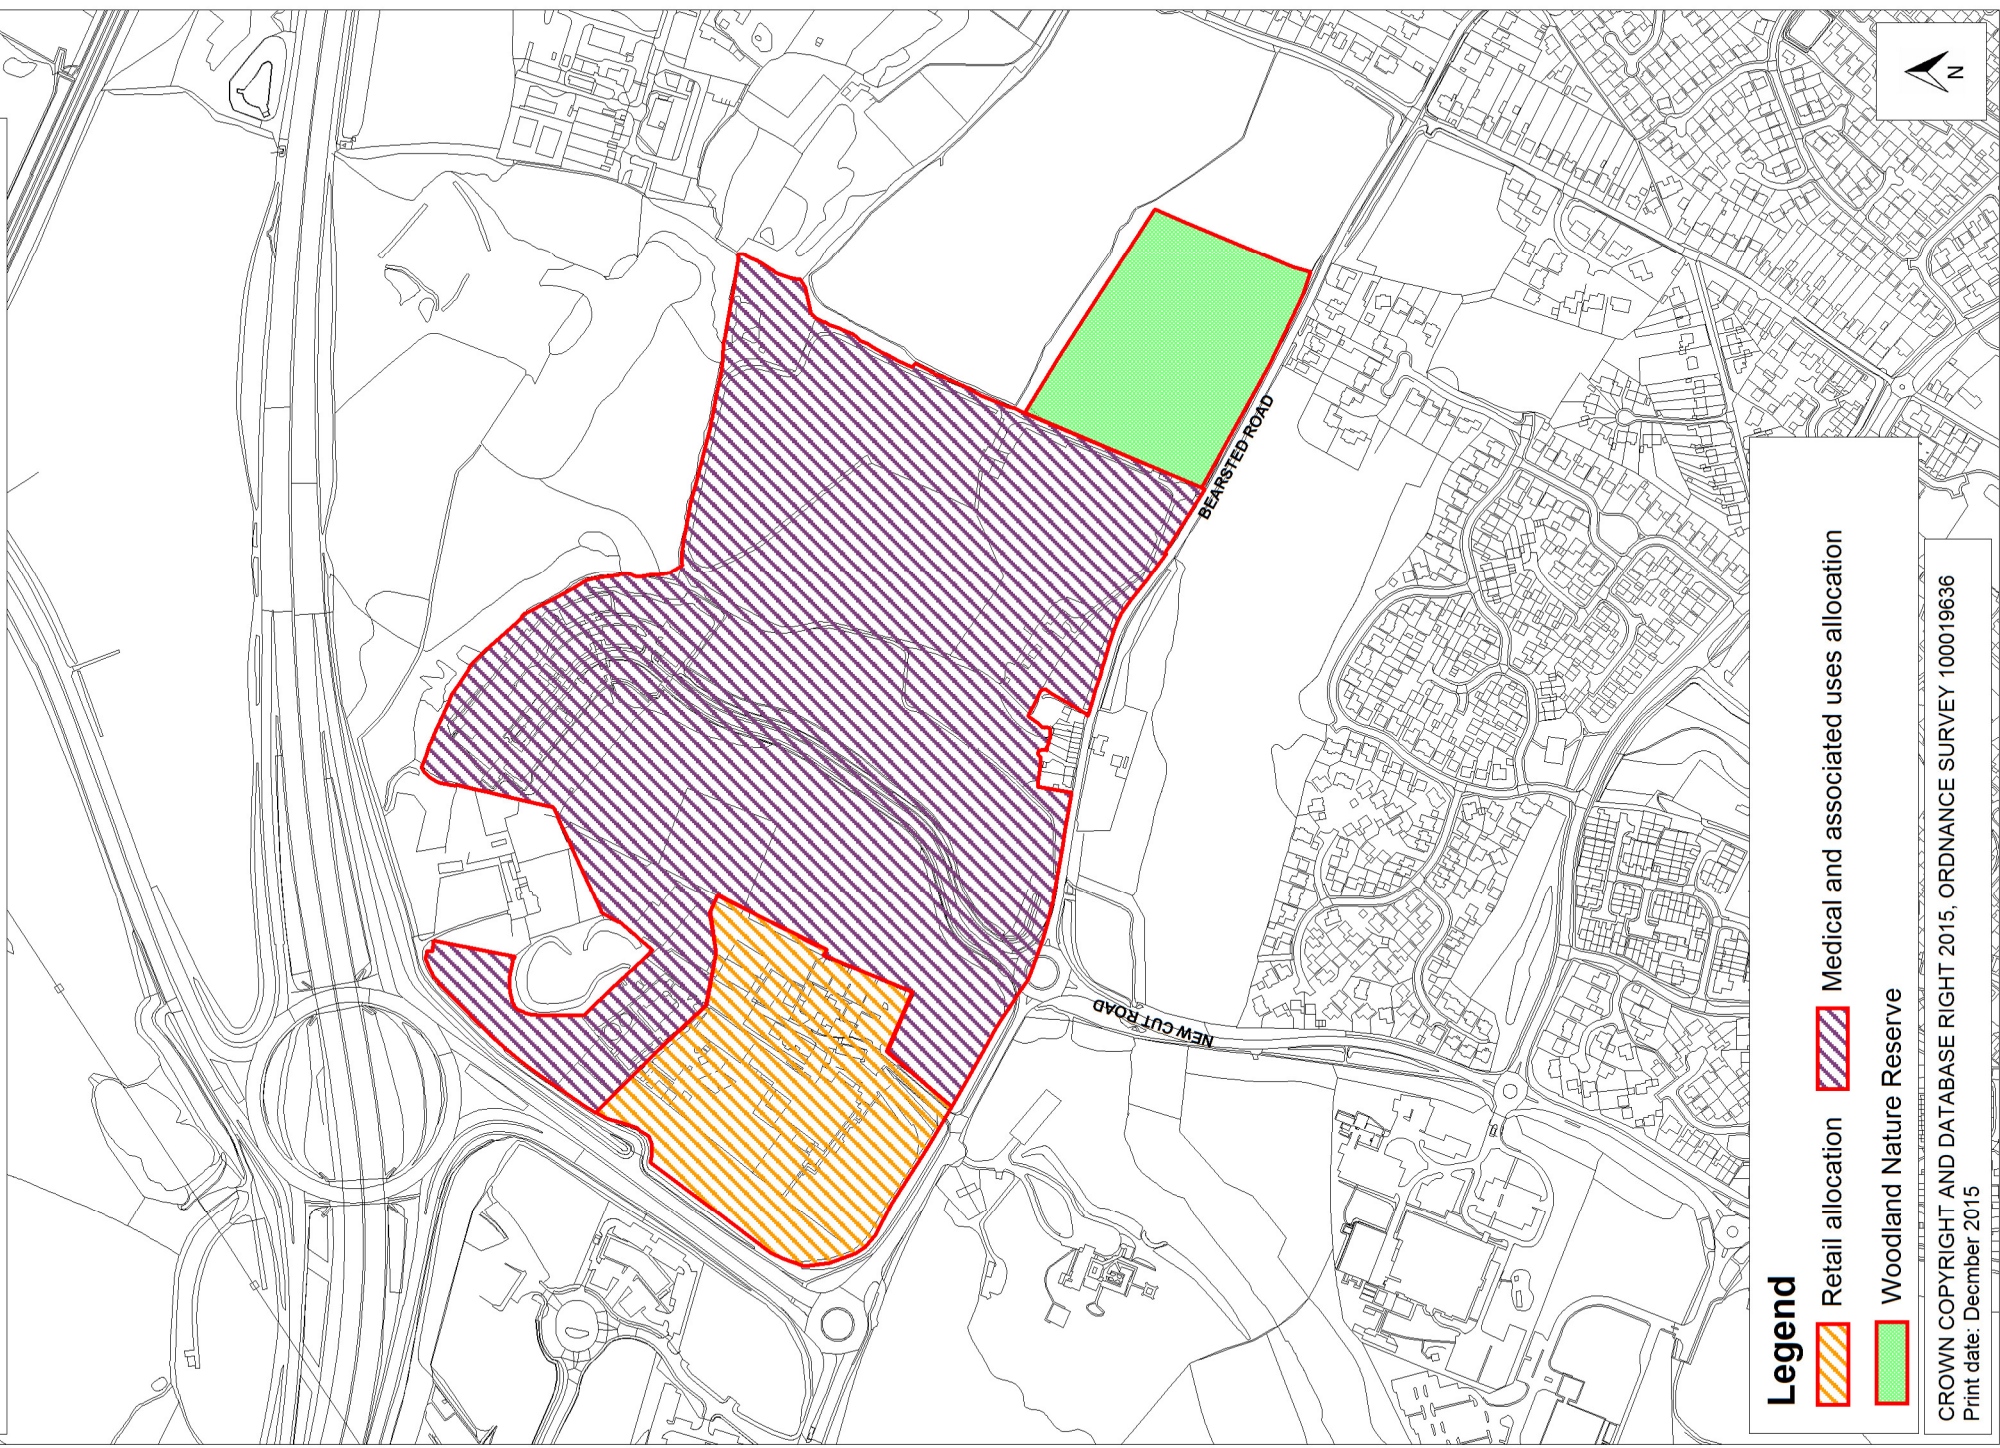

Legend

-
- Settlement boundary
 Amendment to settlement boundary
 Economic development area
 Amendment to economic development area
 Employment allocation

H1 (37) - Ulcombe Road and Mill Bank, Headcorn

Legend

-  Housing allocation
-  Amendment to housing allocation boundary

EYHORNE STREET

Legend

-  Housing allocation boundary
-  Amendment to housing allocation boundary

RMX1 (1) - Newnham Park, Bearsted Road, Maidstone

Legend

-  Retail allocation
-  Medical and associated uses allocation
-  Woodland Nature Reserve

EMP1 (5) - Woodcut Farm, Ashford Road, Bearsted

Legend

-  Employment allocation
-  Landscaped area
-  Area excluded from landscaped area