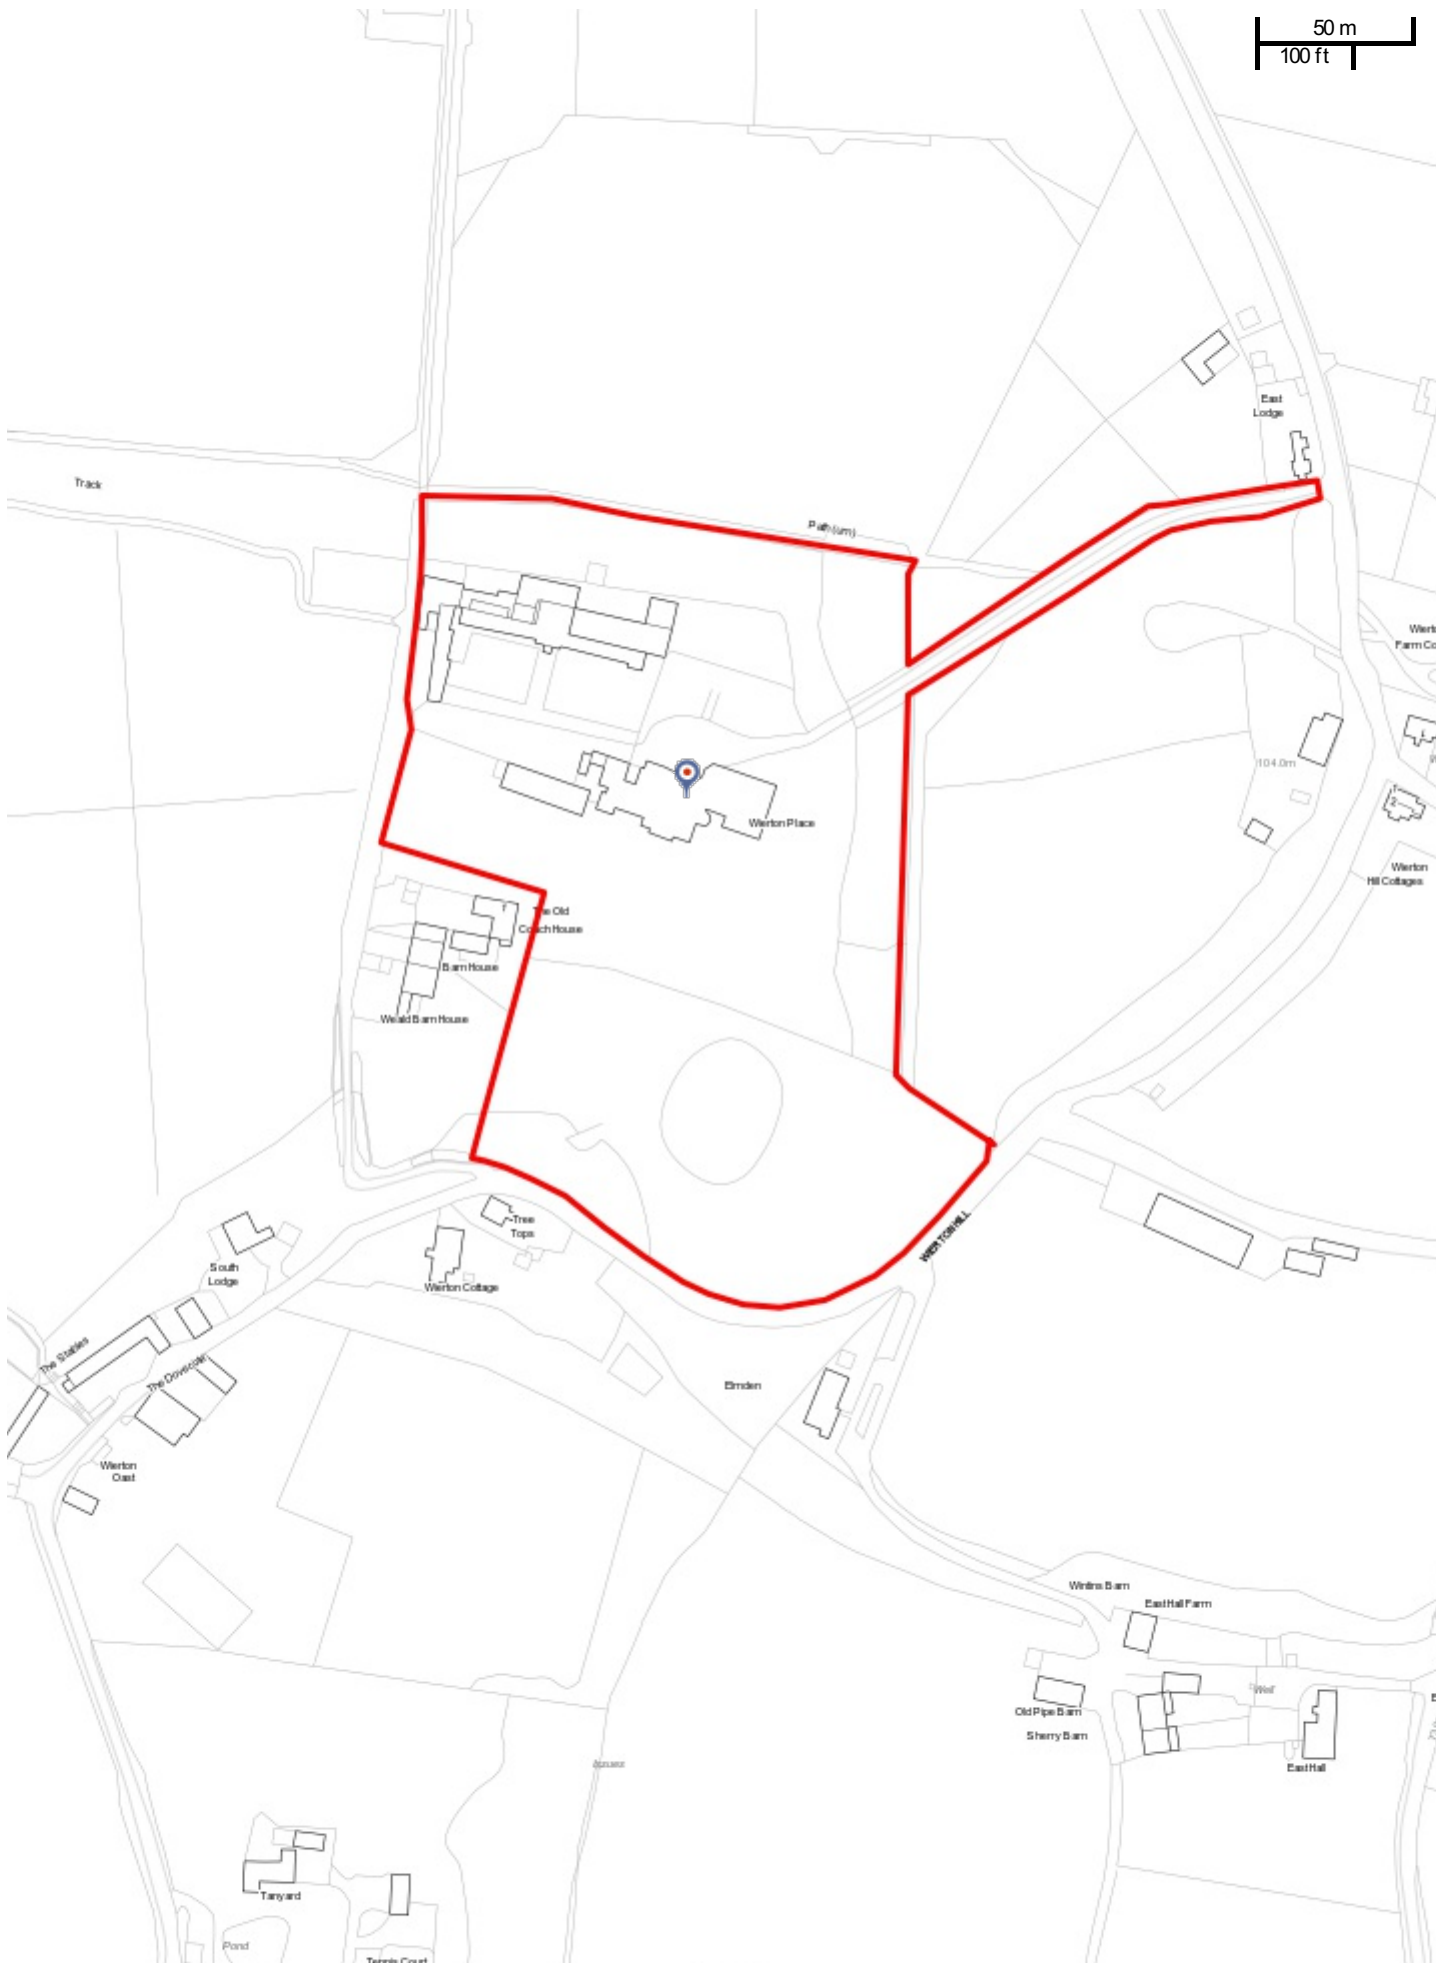

50 m
100 ft

11/0511

Scale: 1:2500

Printed on: 16/2/2016 at 15:38 PM

© Ordnance Survey Maps - Maidstone
Borough Council Licence No. 100019636, 2015

© Maidstone Borough Council