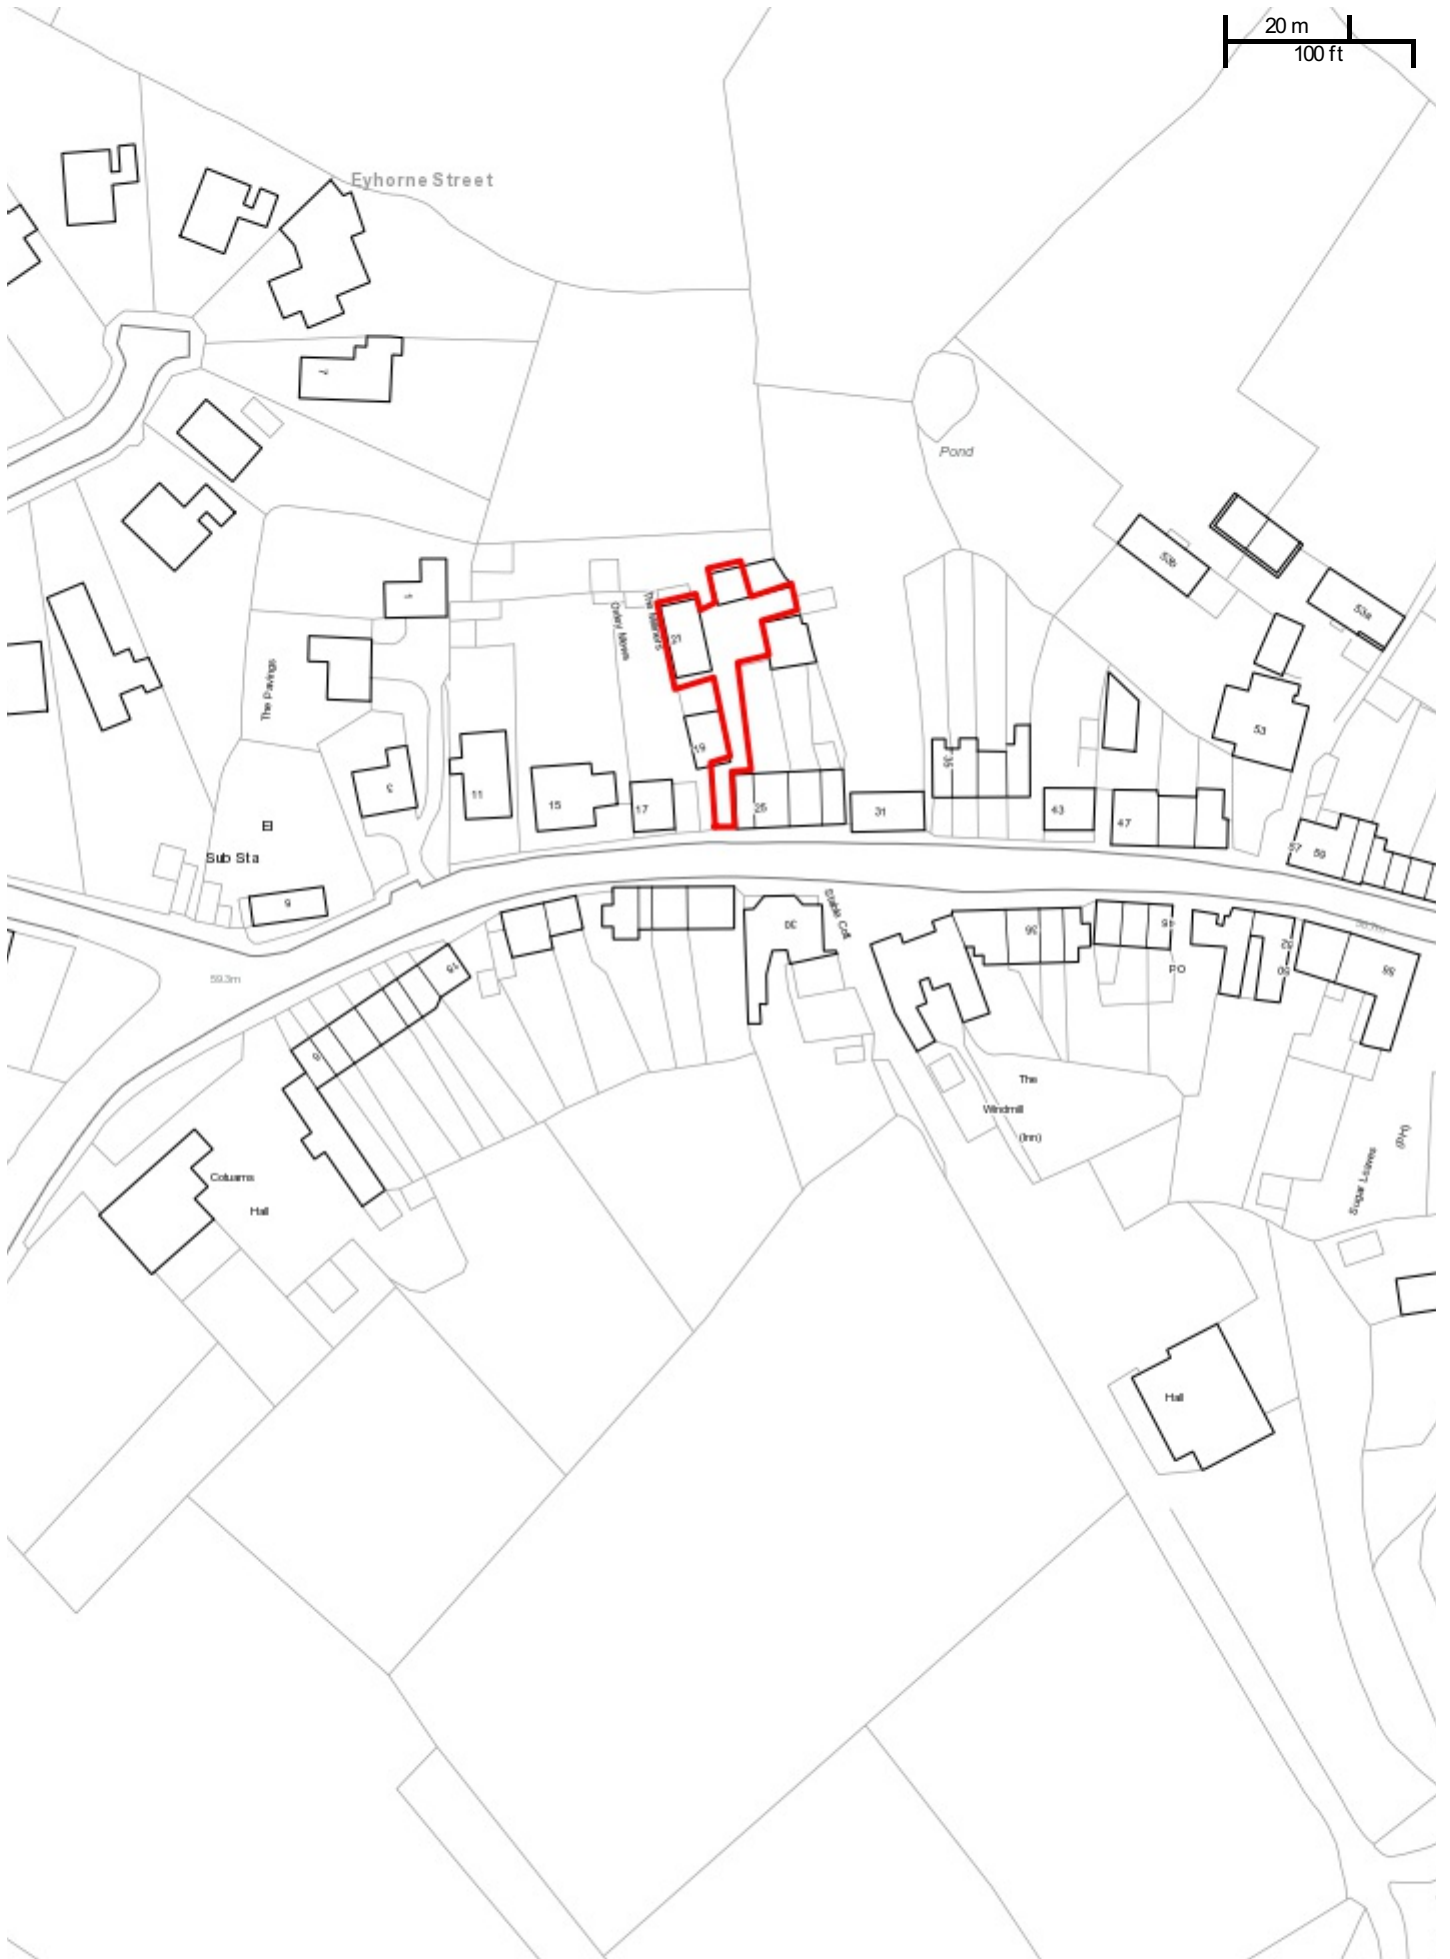

20 m
100 ft

15/503232 21 Eyhorne St
Scale: 1:1250
Printed on: 17/8/2016 at 9:59 AM

© Ordnance Survey Maps - Maidstone
Borough Council Licence No. 100019636, 2015

© Maidstone Borough Council