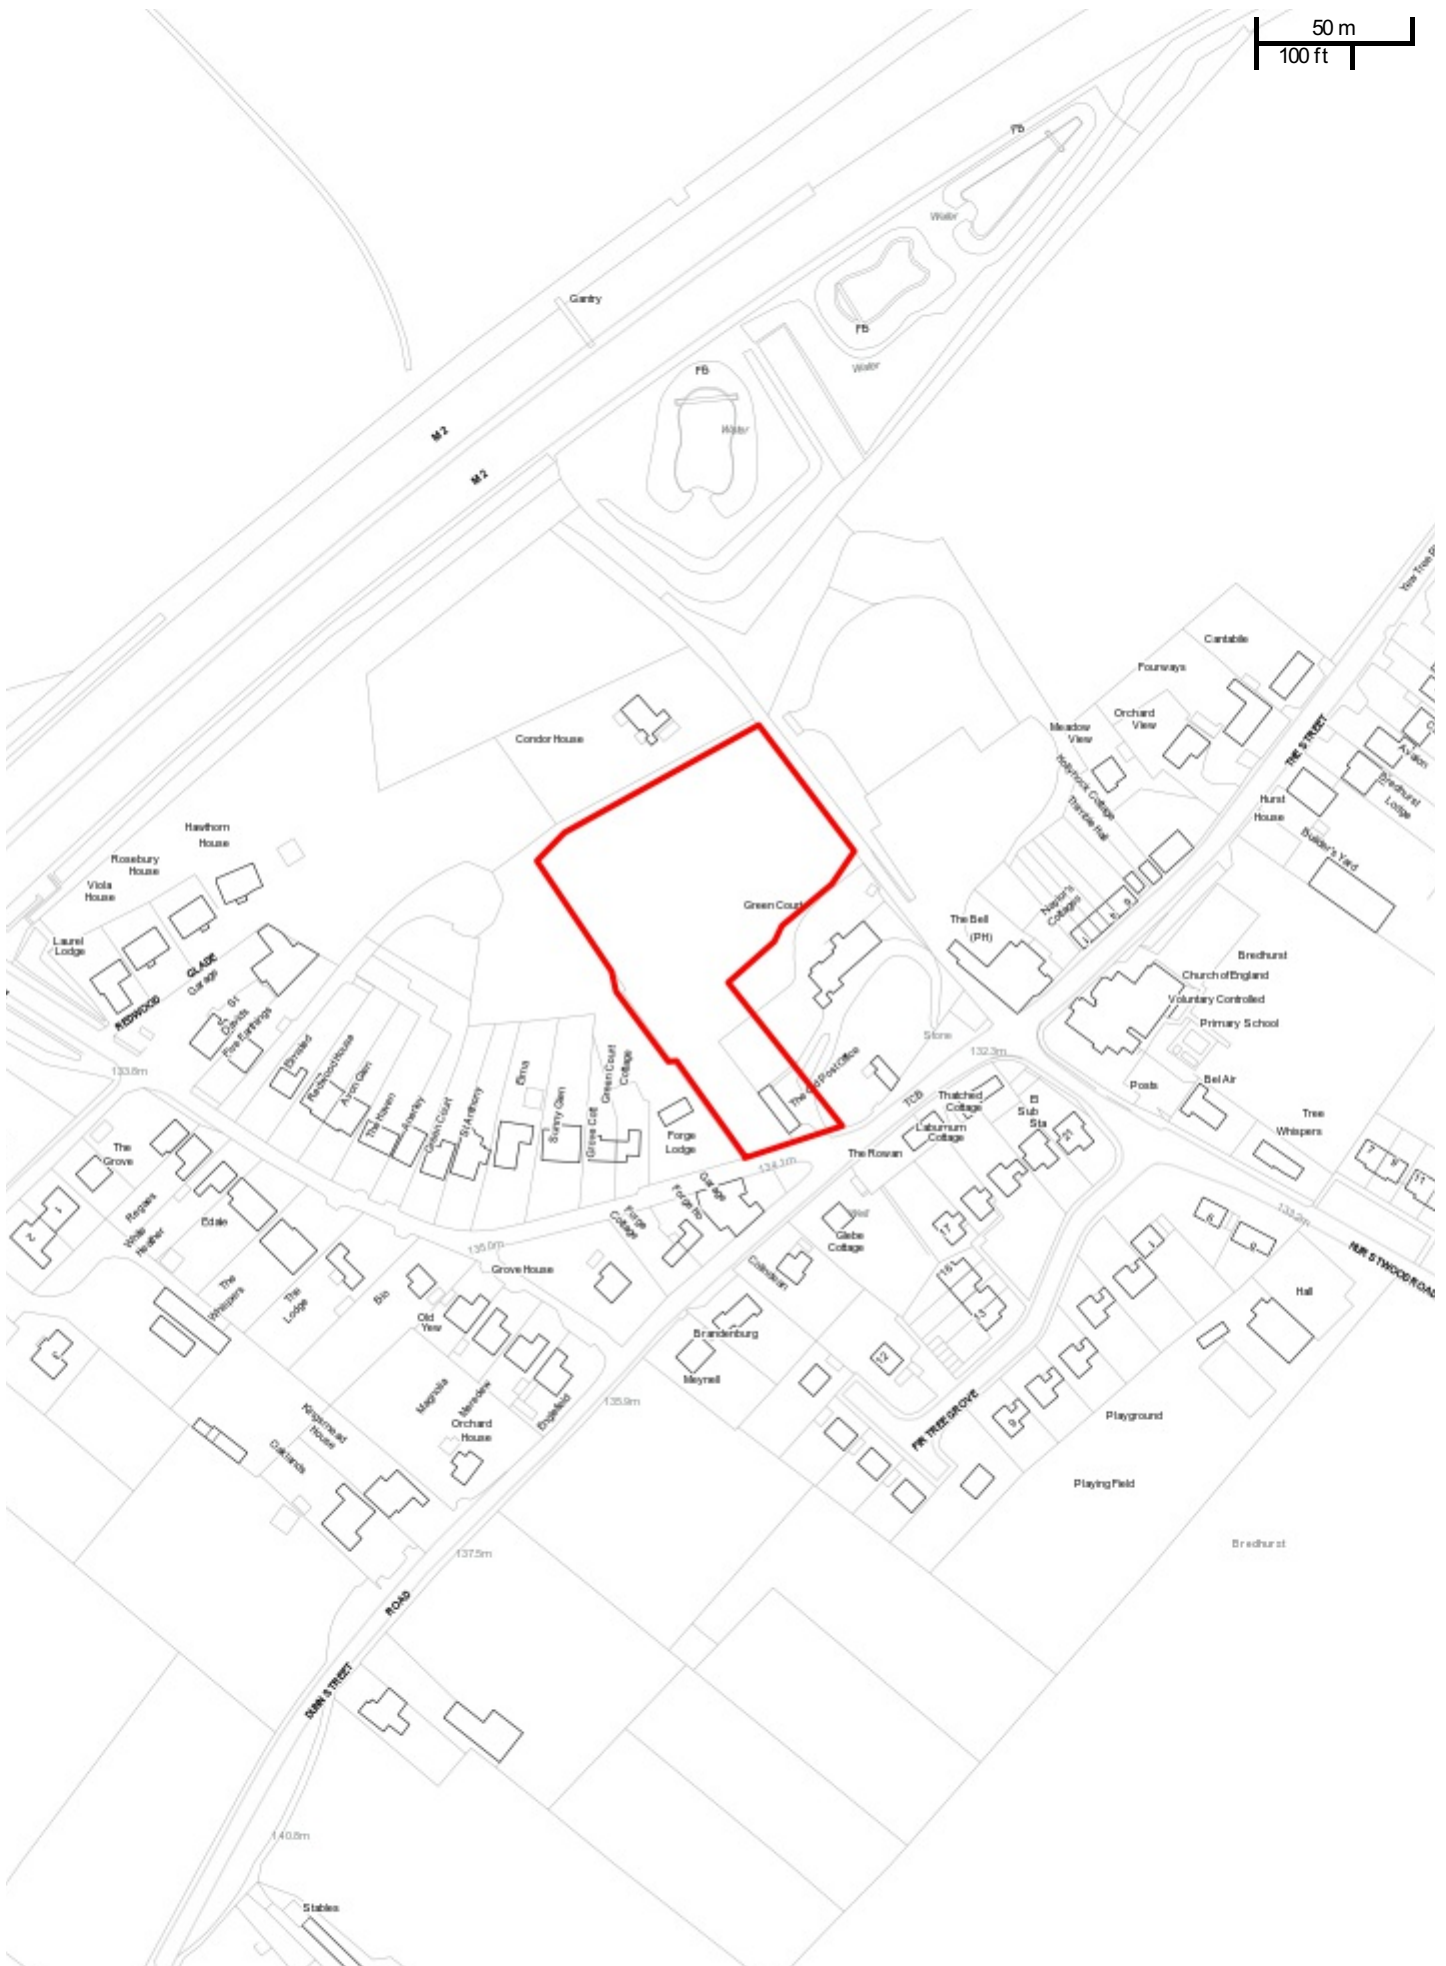

50 m
100 ft

16/504798 Land at Forge Lane
Scale: 1:2500
Printed on: 19/10/2016 at 10:25 AM

© Ordnance Survey Maps - Maidstone
Borough Council Licence No. 100019636, 2016

© Maidstone Borough Council