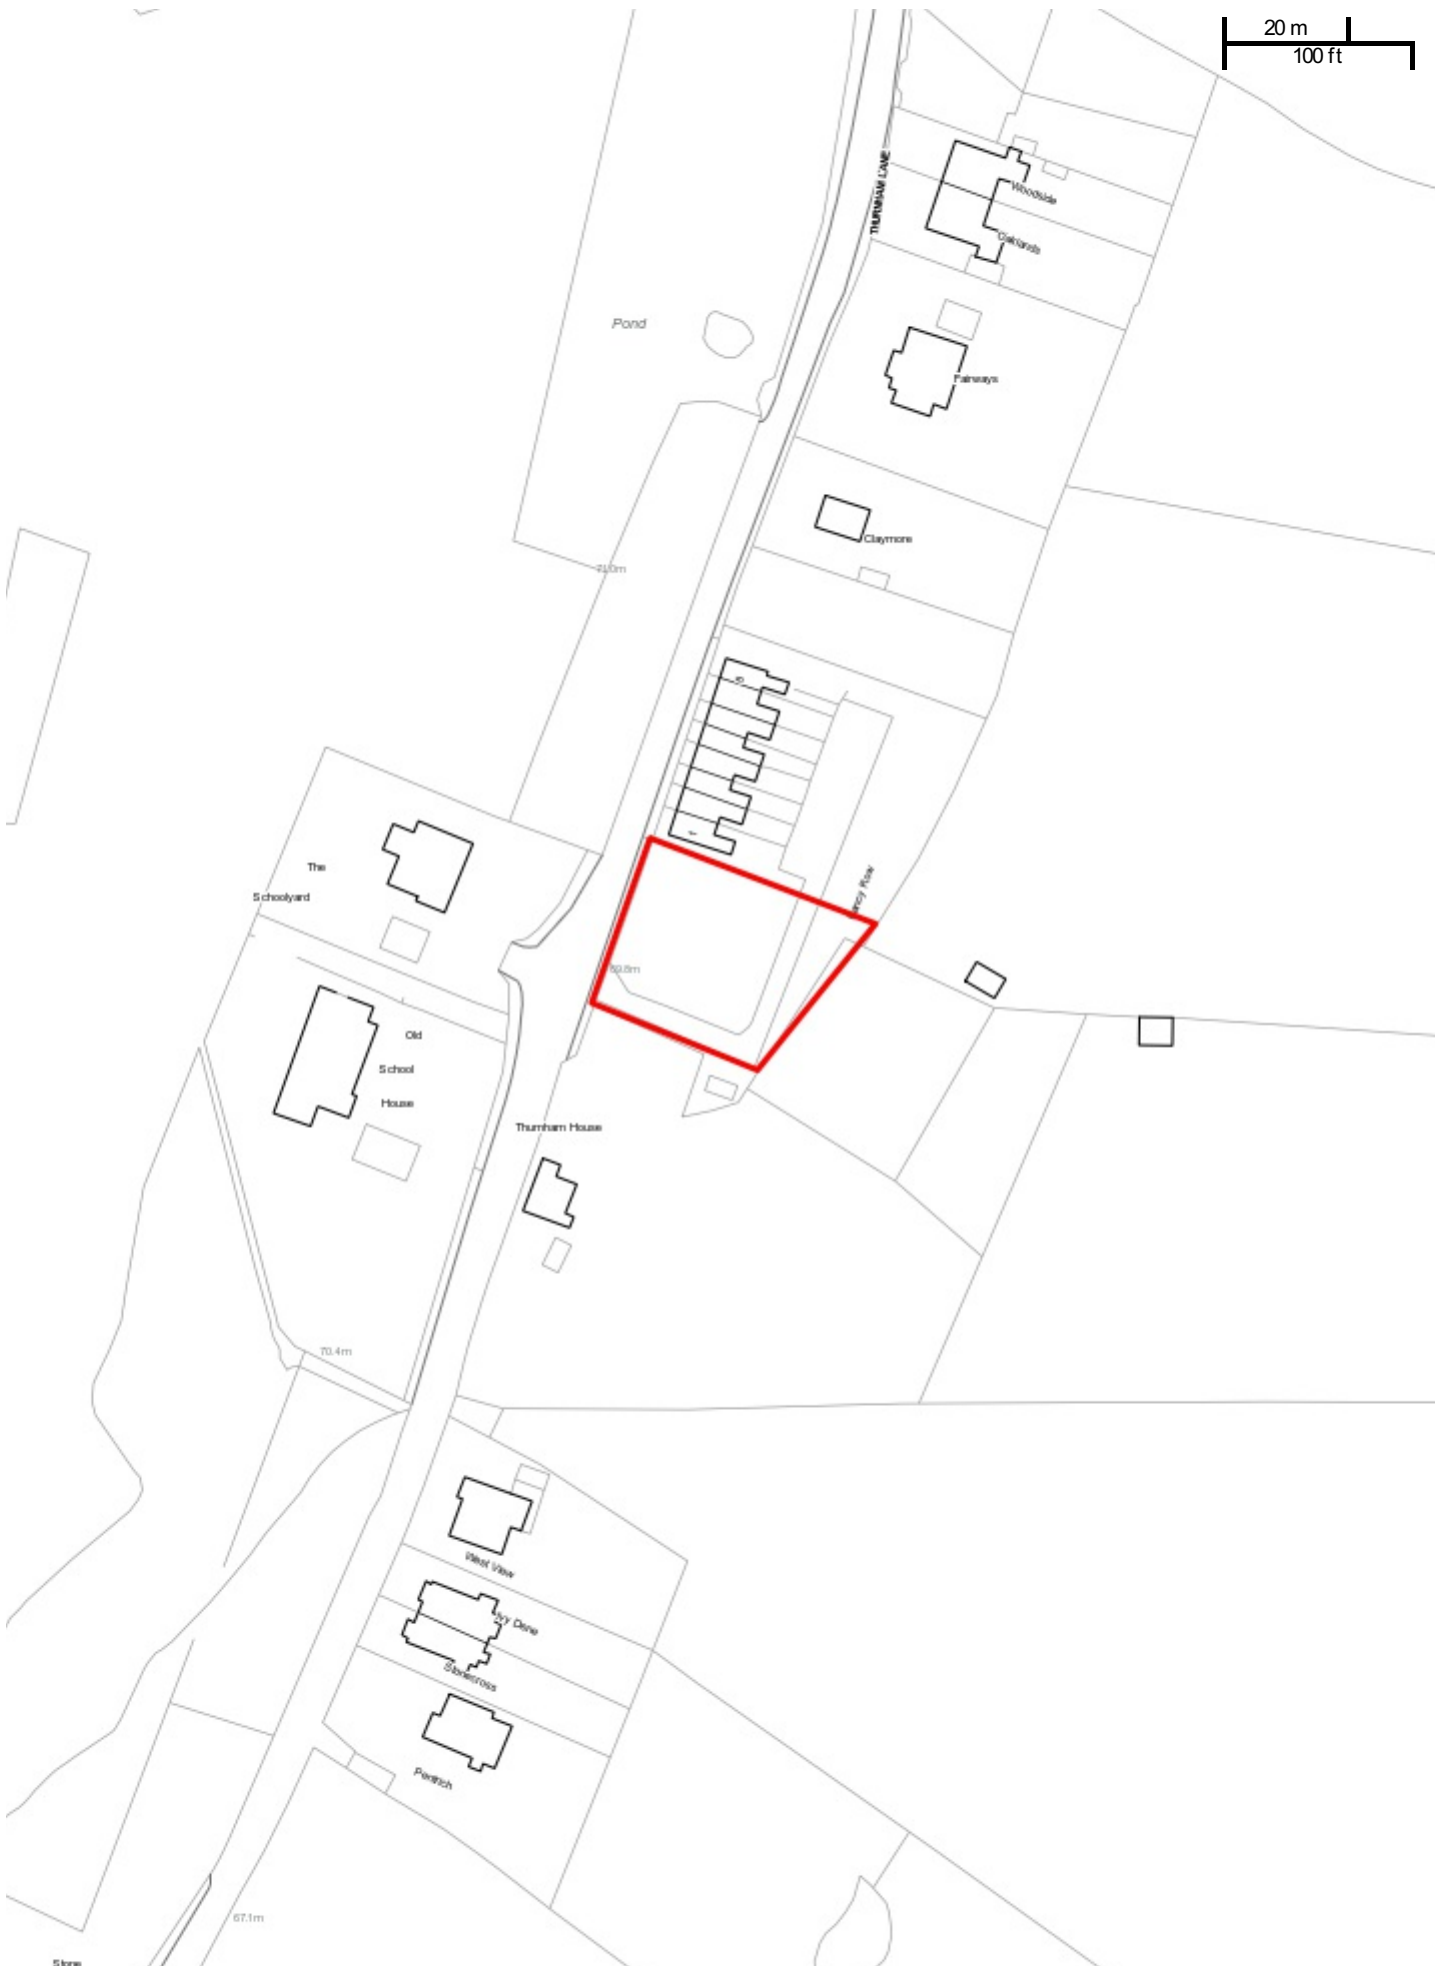

20 m
100 ft

16/505695 1 Fancy Row
Scale: 1:1250
Printed on: 19/10/2016 at 10:15 AM

© Ordnance Survey Maps - Maidstone
Borough Council Licence No. 100019636, 2016
© Maidstone Borough Council