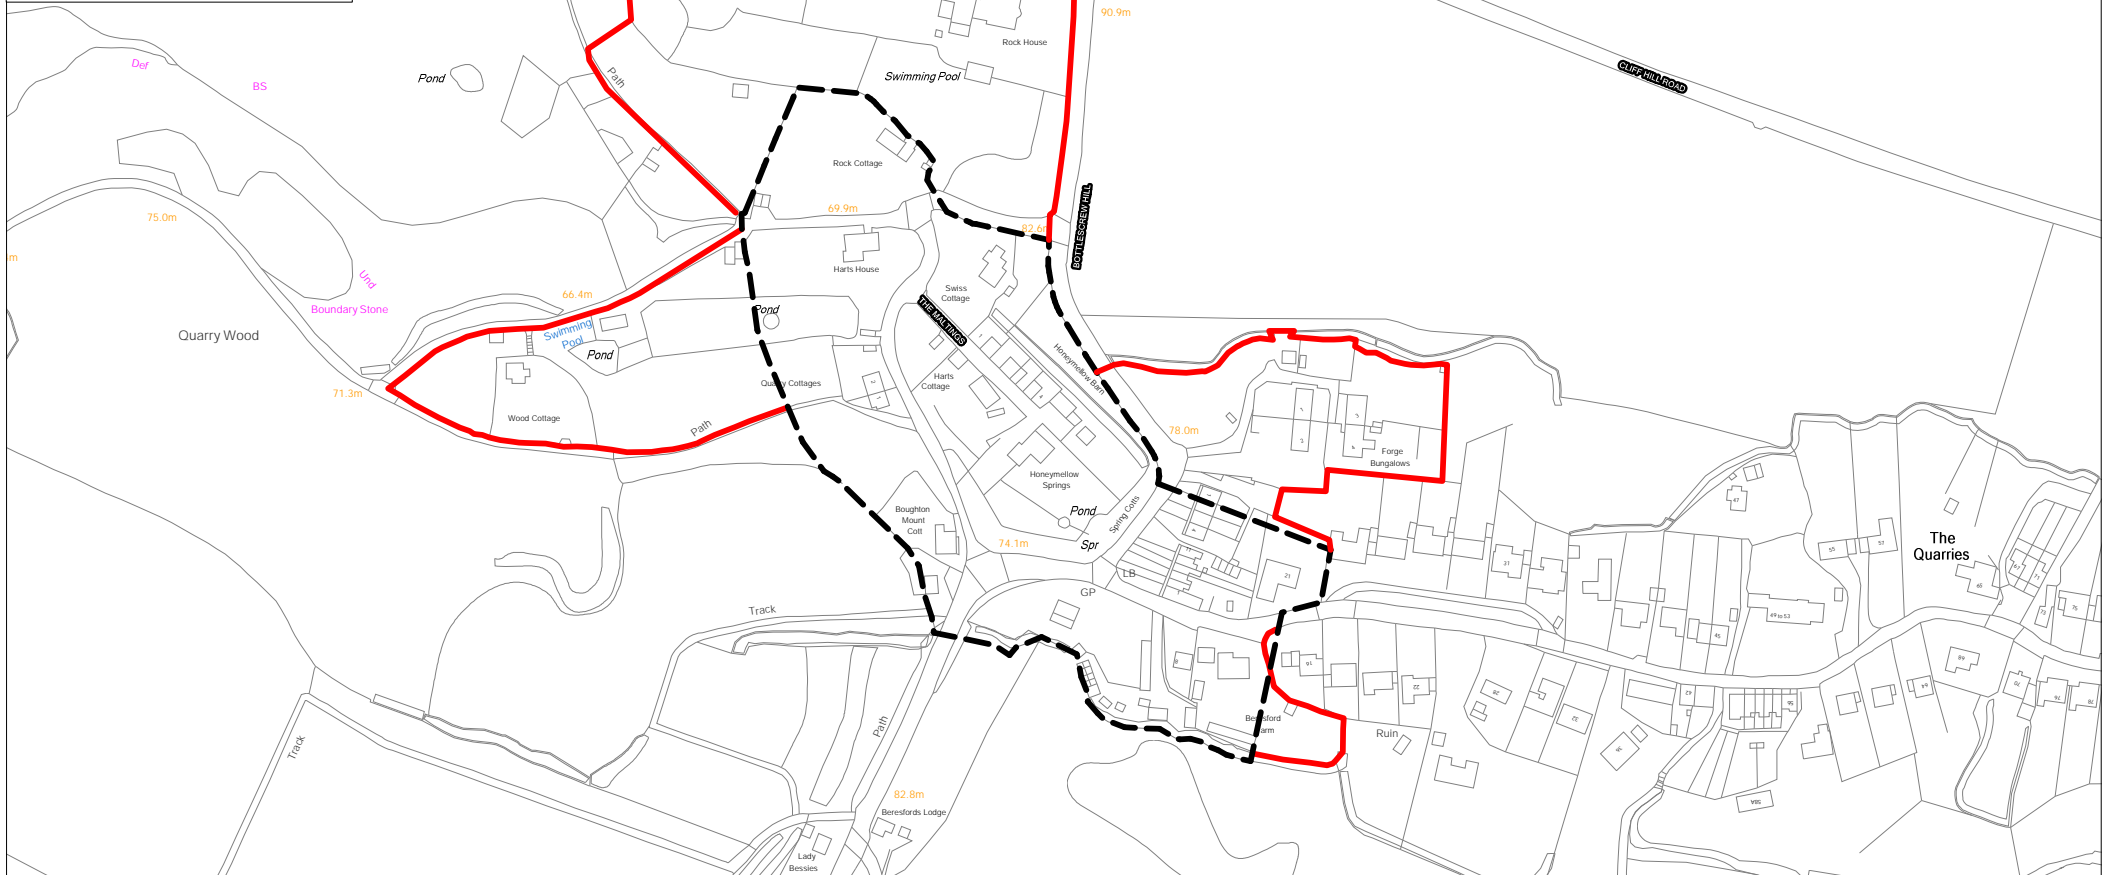

Boughton Monchelsea, The Quarries Conservation Area

Legend

- Proposed Boundary
- Current Boundary

This map is reproduced from Ordnance Survey material with the permission of Ordnance Survey on behalf of the controller of Her Majesty's Stationary Office. © Crown Copyright. Unauthorised reproduction infringes crown copyright and may lead to prosecution or civil proceedings. (100018386) (2017)