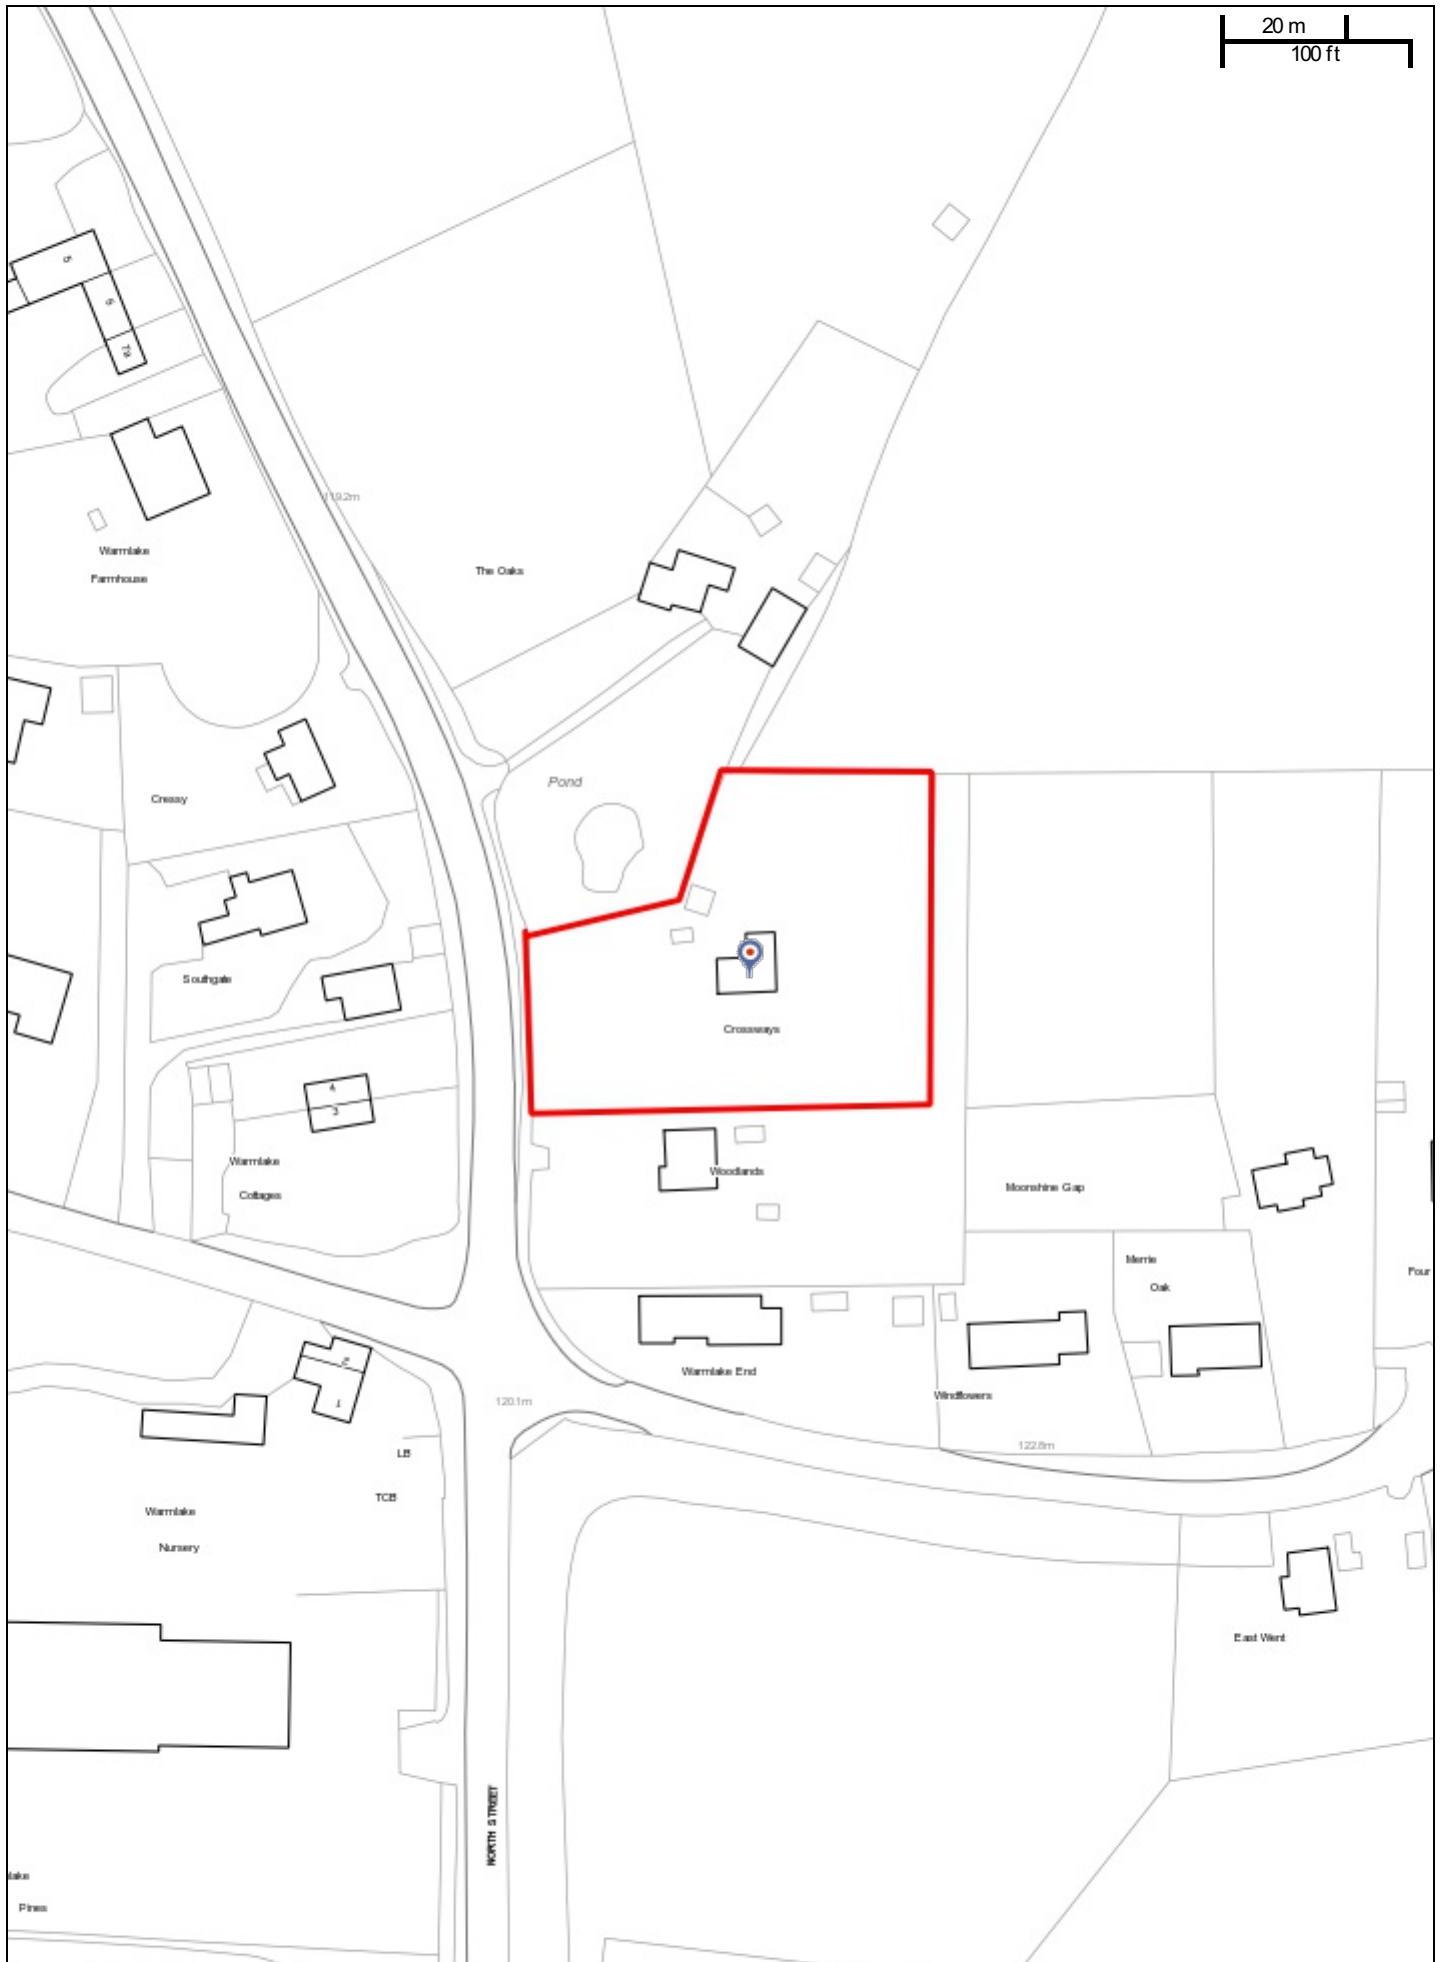

20 m
100 ft

16/504047 - Crossways

Scale: 1:1250

Printed on: 23/5/2017 at 15:44 PM by ElyH

© Astun Technology Ltd