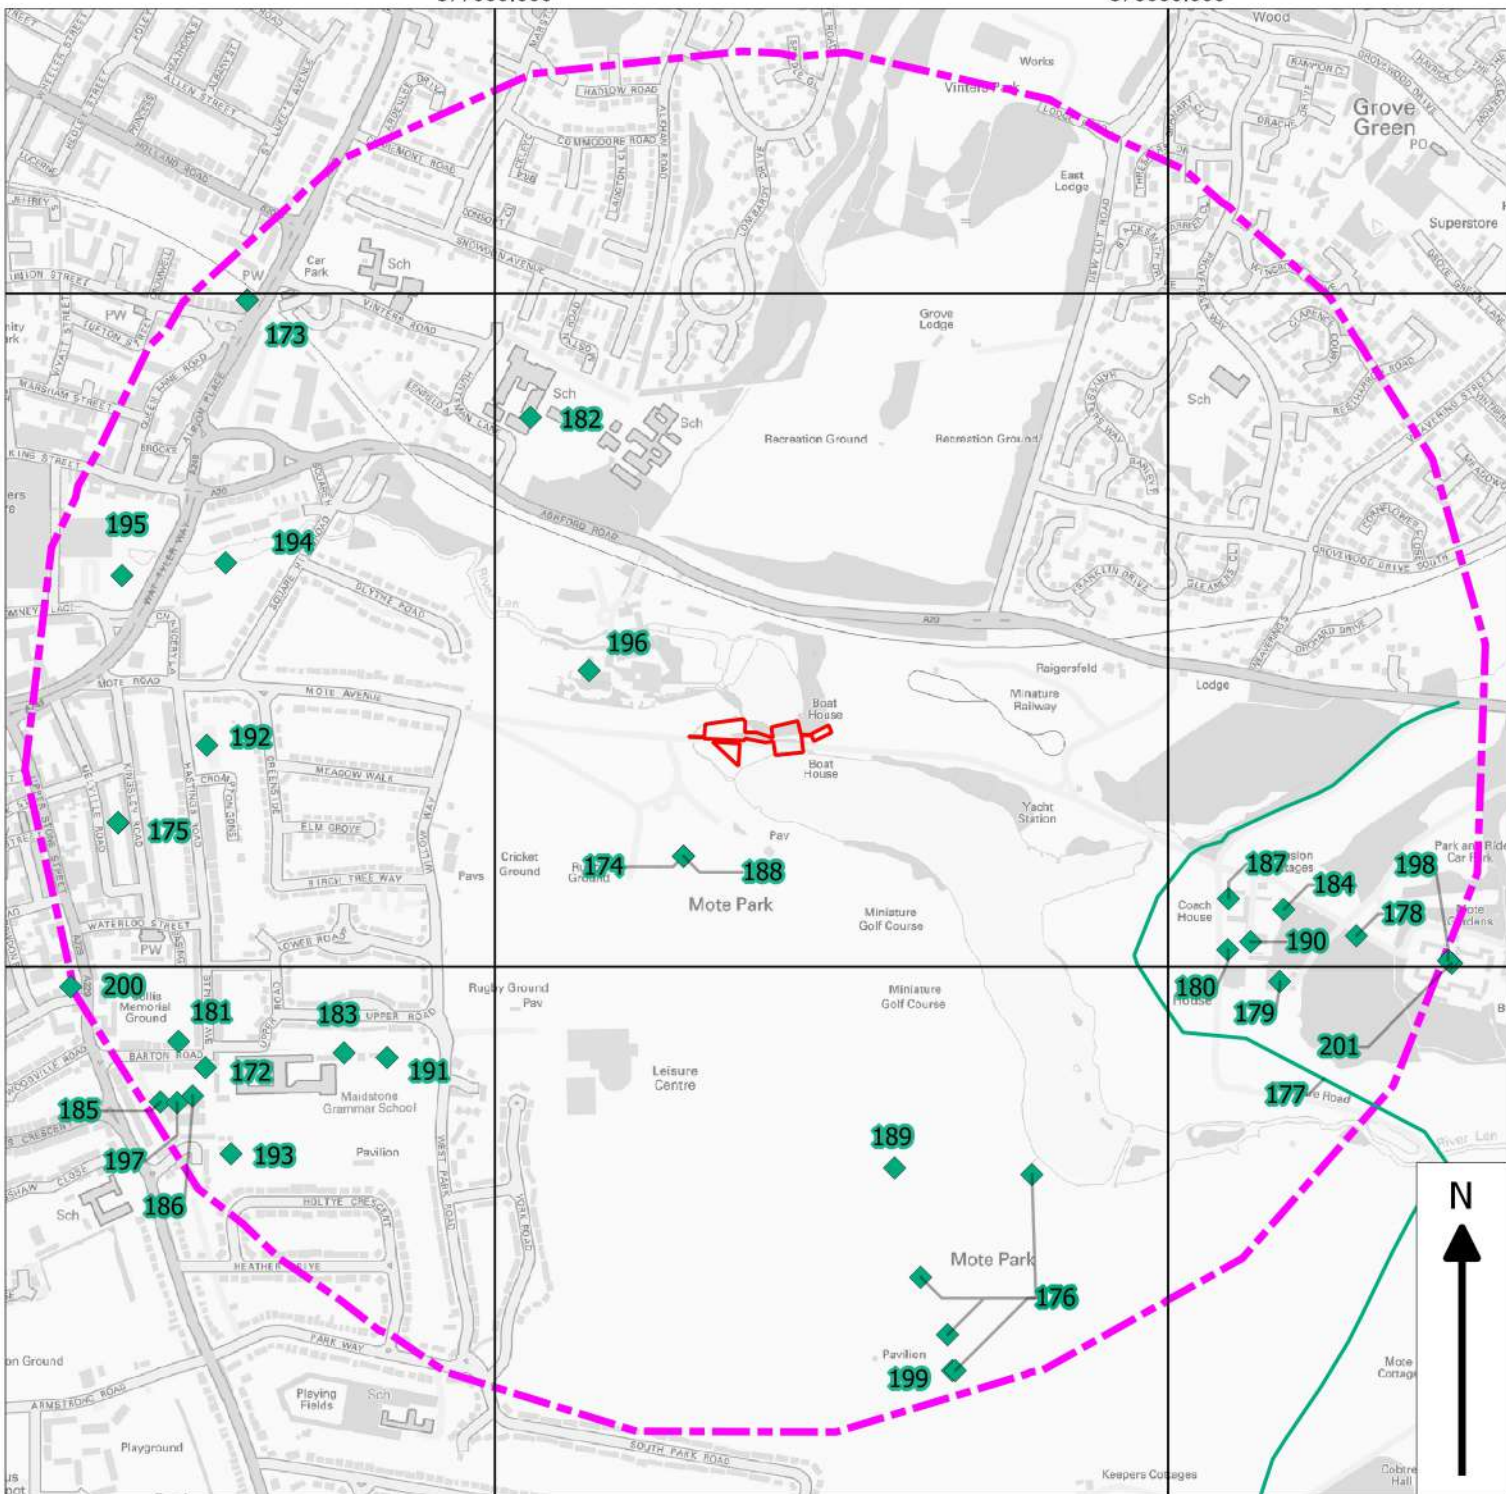

577000.000

578000.000

156000.000

155000.000

Flood Alleviation Works at Mote Park, Maidstone  
 Mote Park, Mote Avenue, Maidstone  
 ME15 7RN

Figure 5: Events Recorded by the Kent HER

-  Site Location
-  Study Area
-  HER Event (point)
-  HER Event (line)