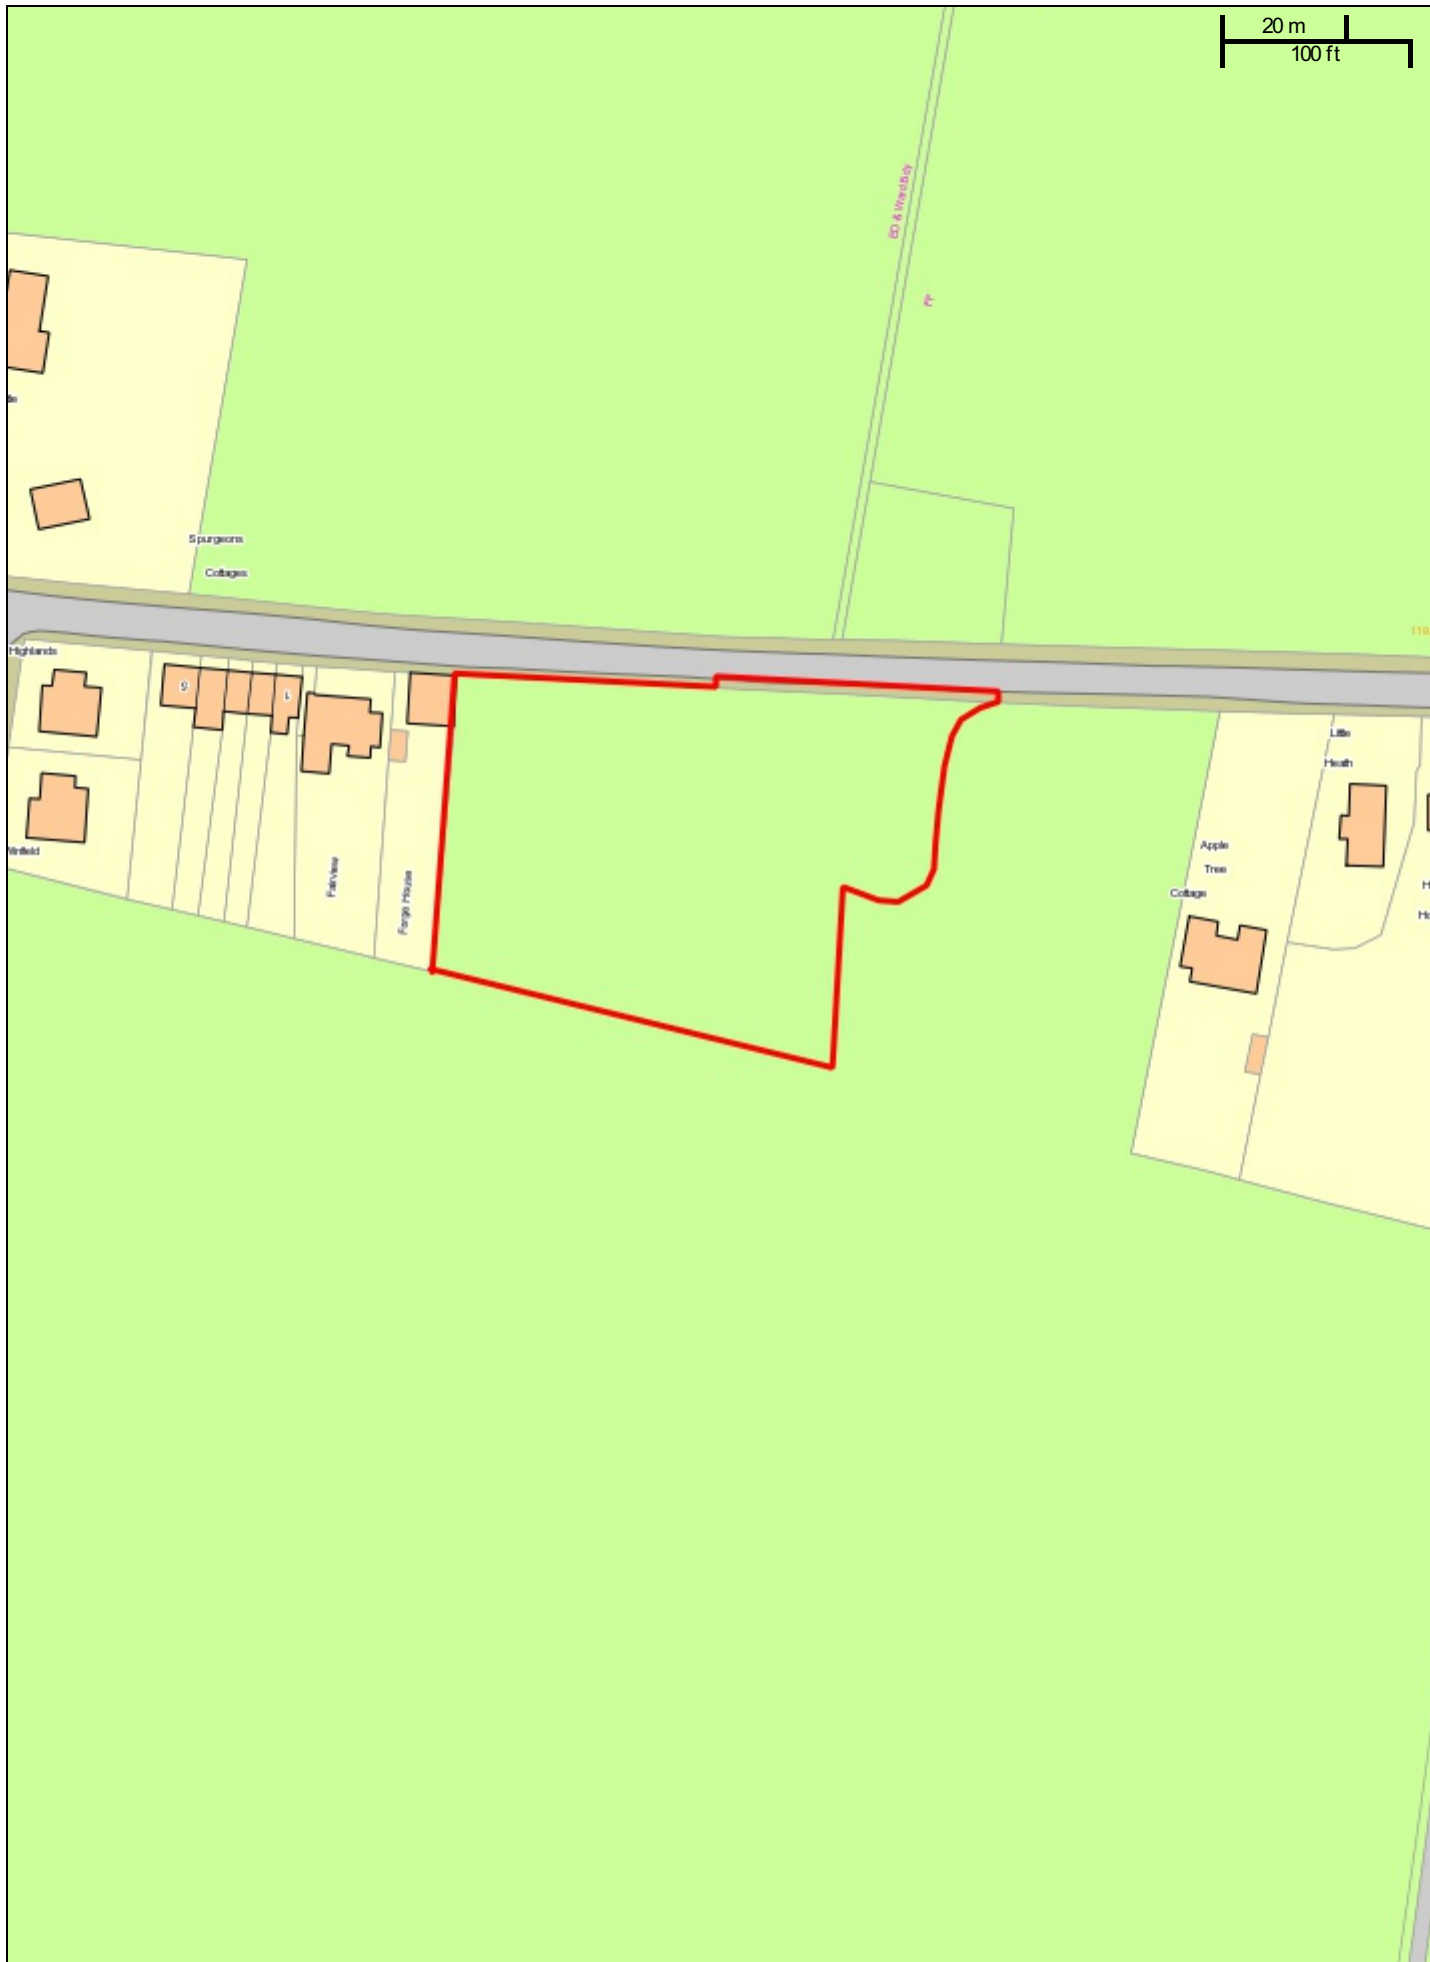

20 m
100 ft

18/500618/FULL Land South of Heath Road, Linton, Maidstone, Kent

Scale: 1:1250

Printed on: 27/6/2018 at 9:25 AM by JoannaW

© Astun Technology Ltd