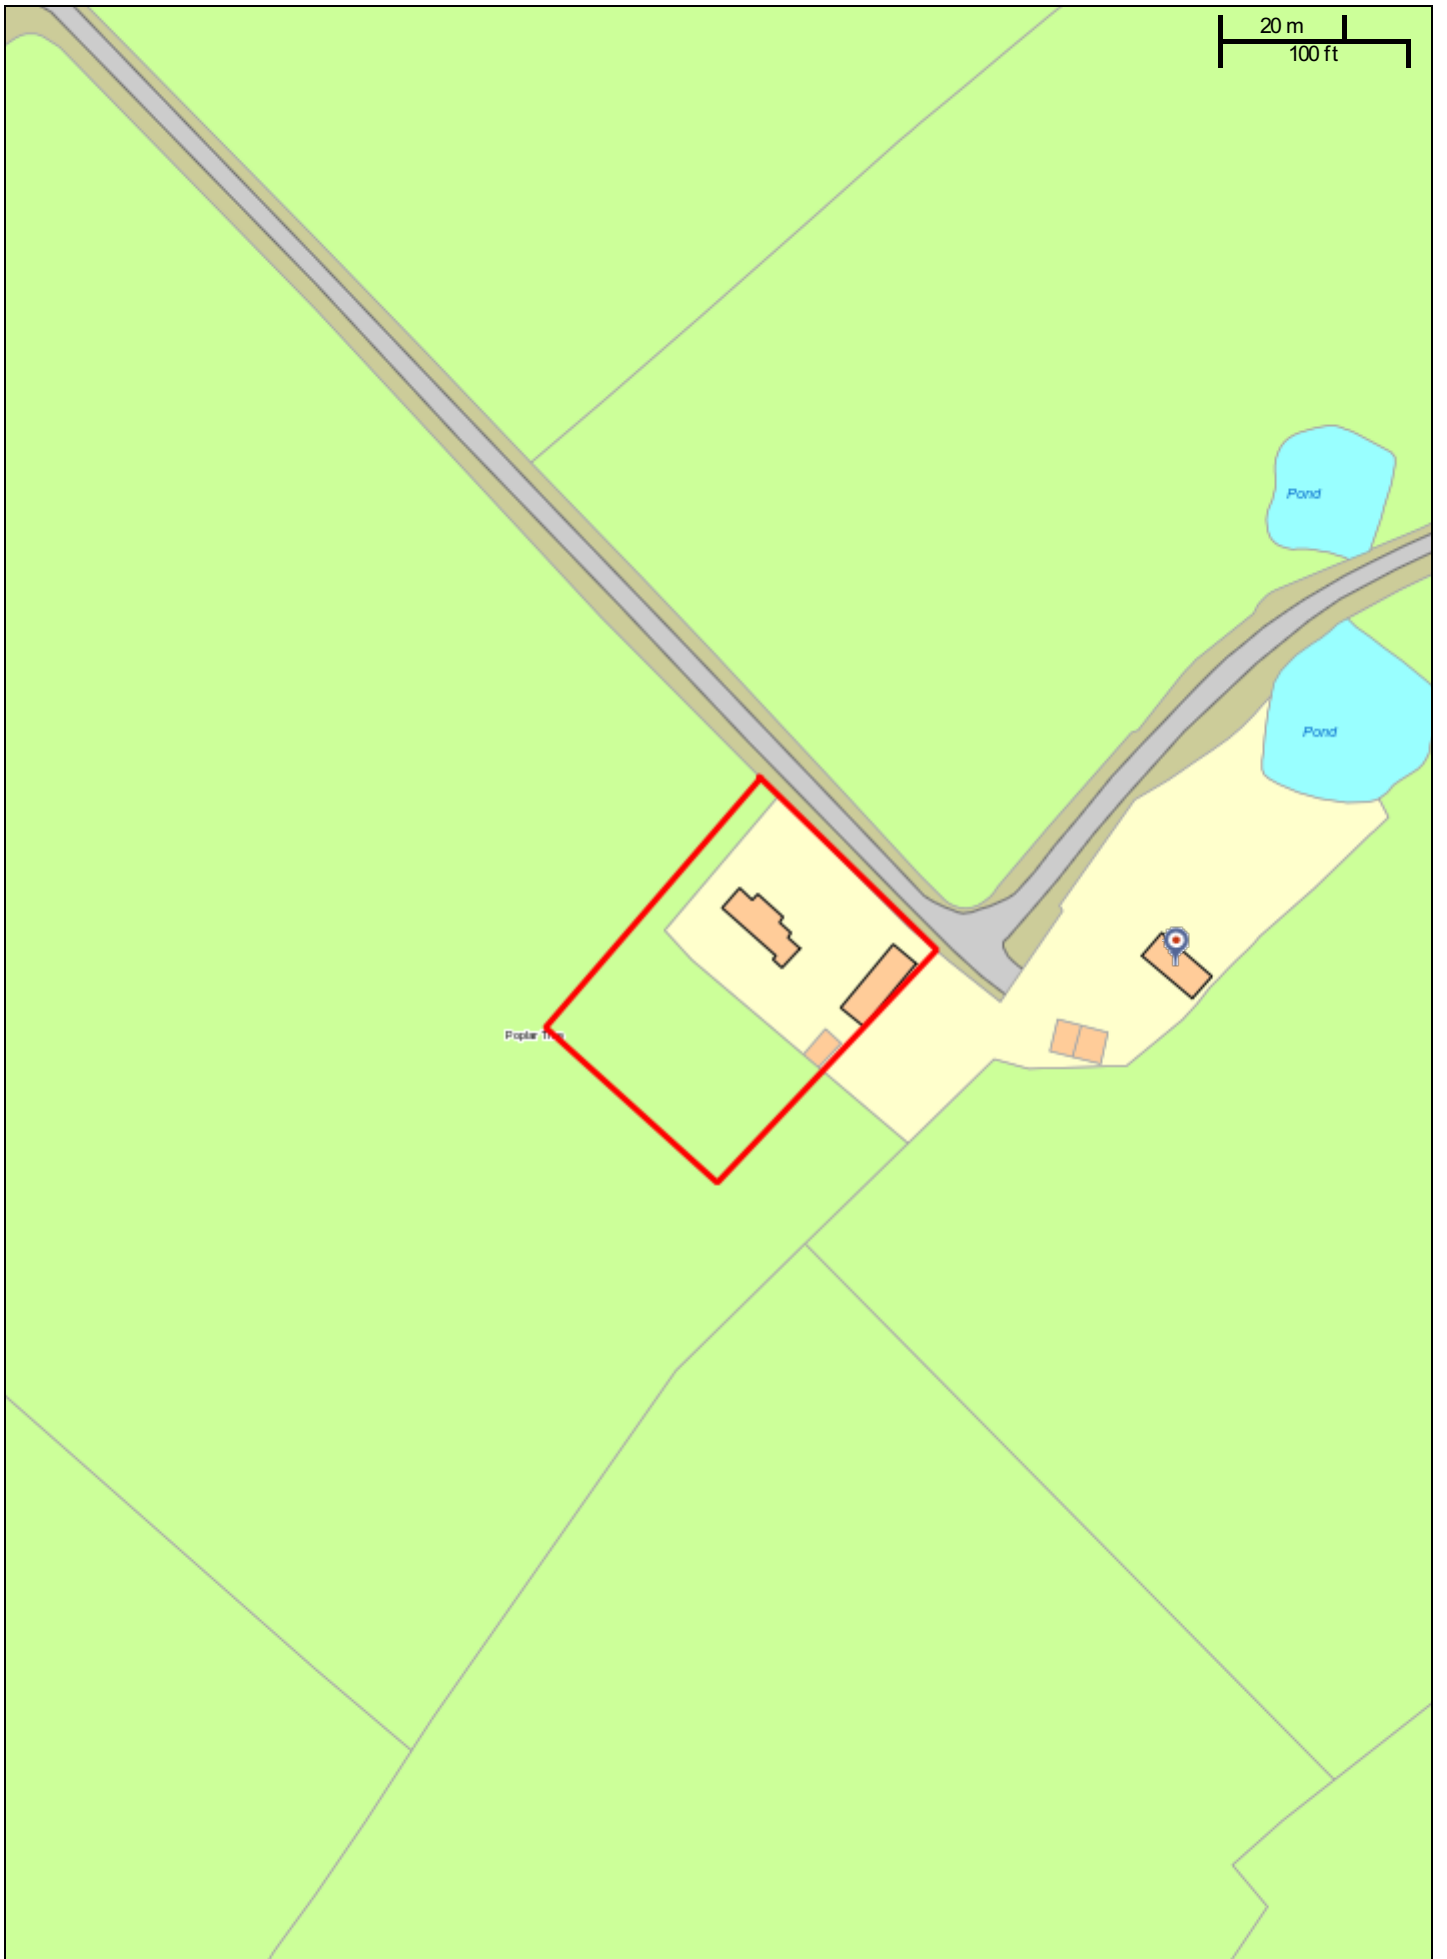

20 m
100 ft

Poplar Tree

18/502116/FULL Poplar Tree Farm, Milebush Lane, Marden, TN12 9AS

Scale: 1:1250

Printed on: 13/7/2018 at 13:42 PM by JoannaW

© Astun Technology Ltd