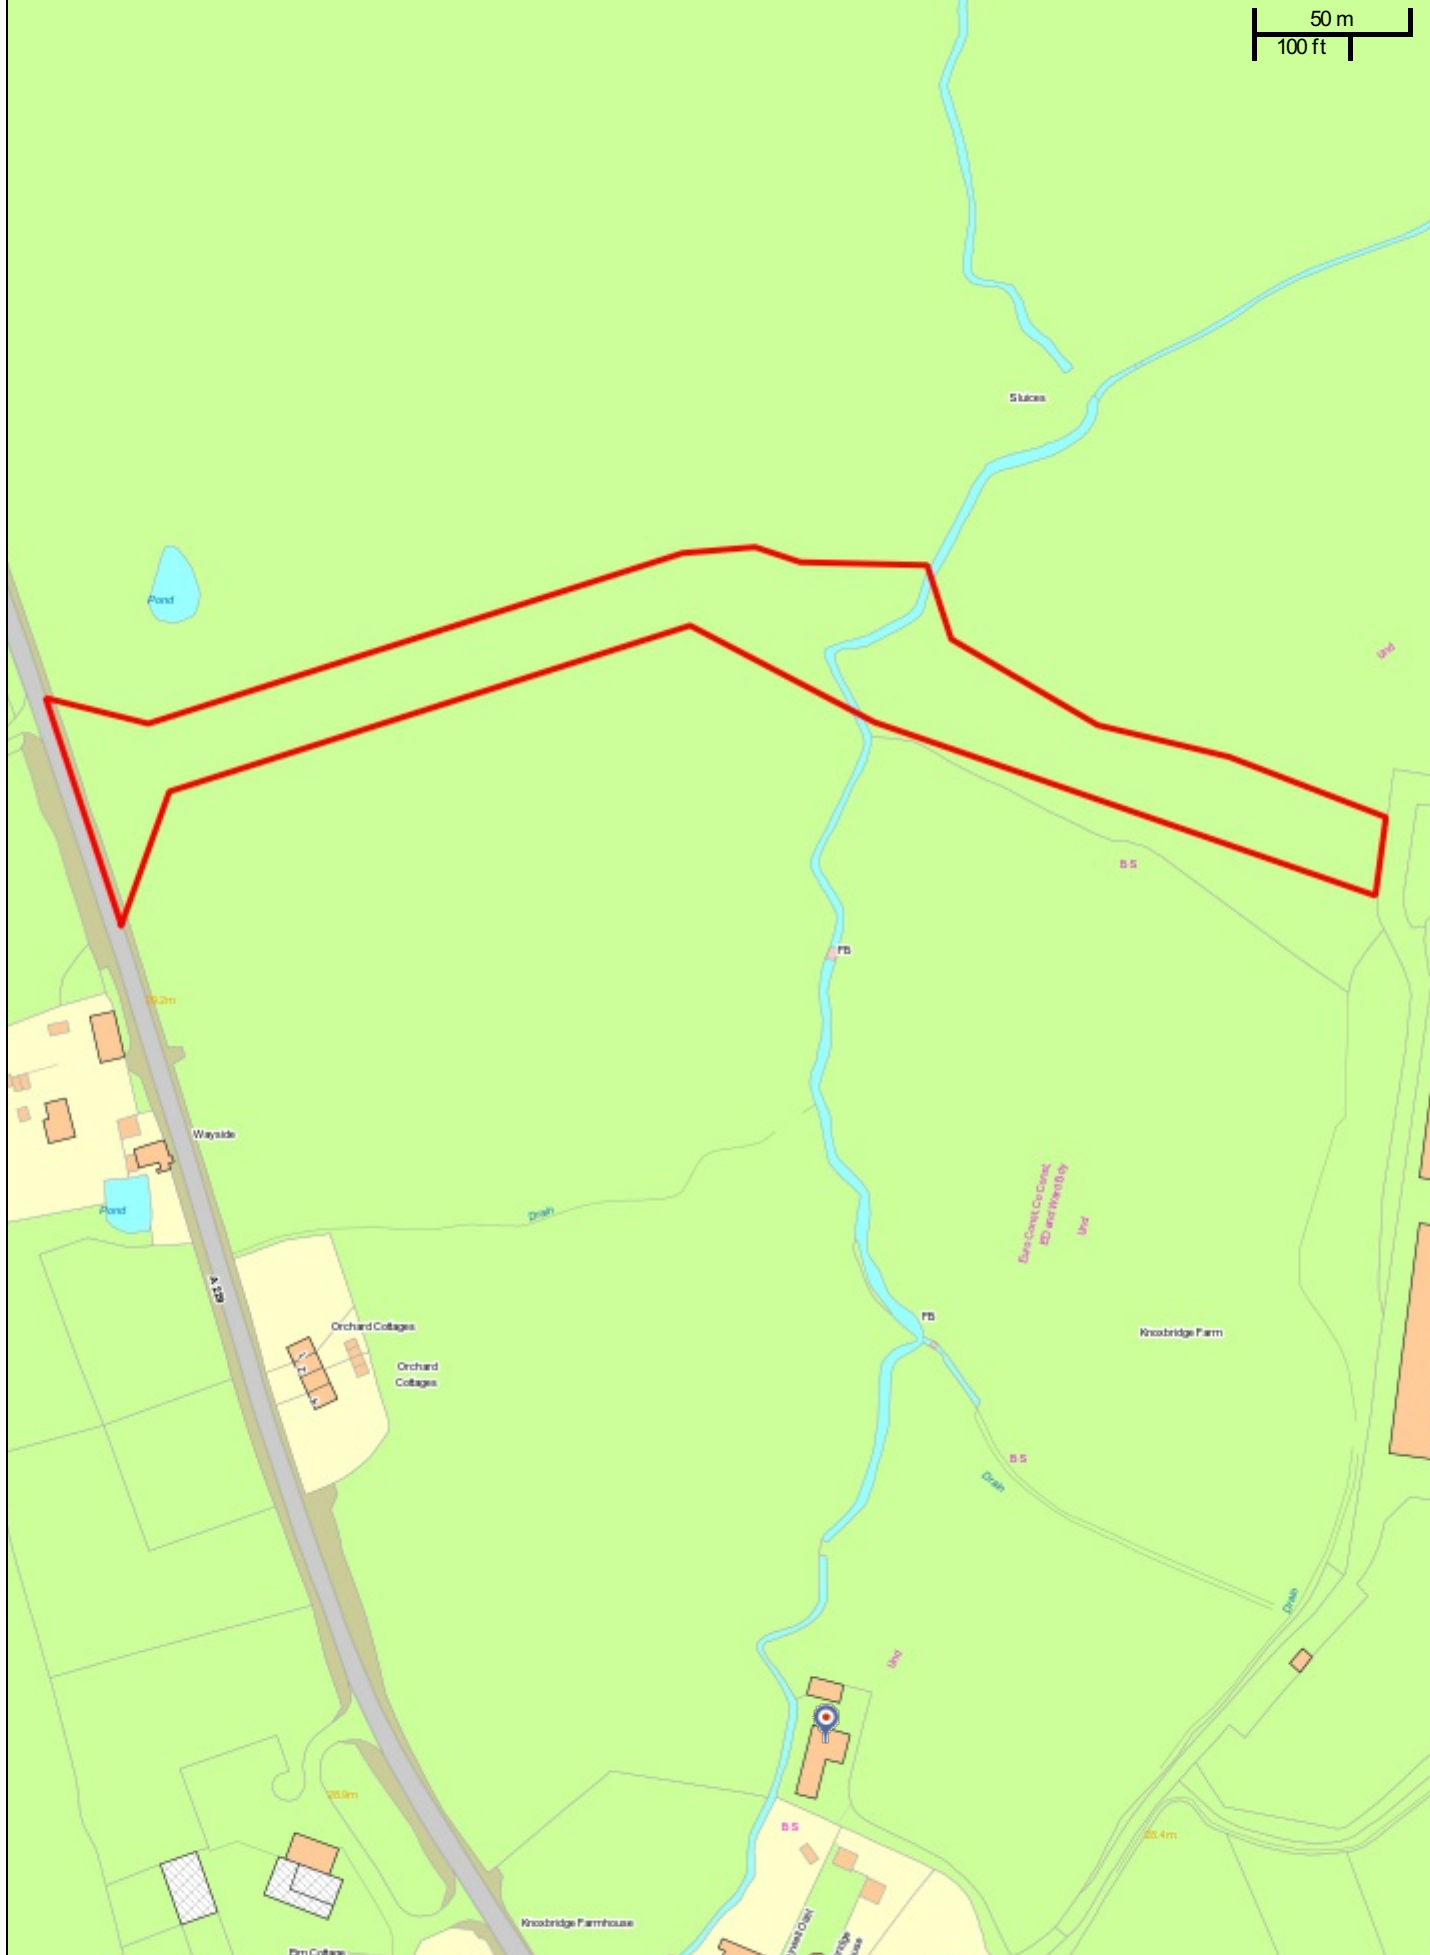

50 m
100 ft

18/501158/FULL Knoxbridge Farm, Cranbrook Road, Staplehurst, Tonbridge, Kent

Scale: 1:2500

Printed on: 27/6/2018 at 9:21 AM by JoannaW

© Astun Technology Ltd