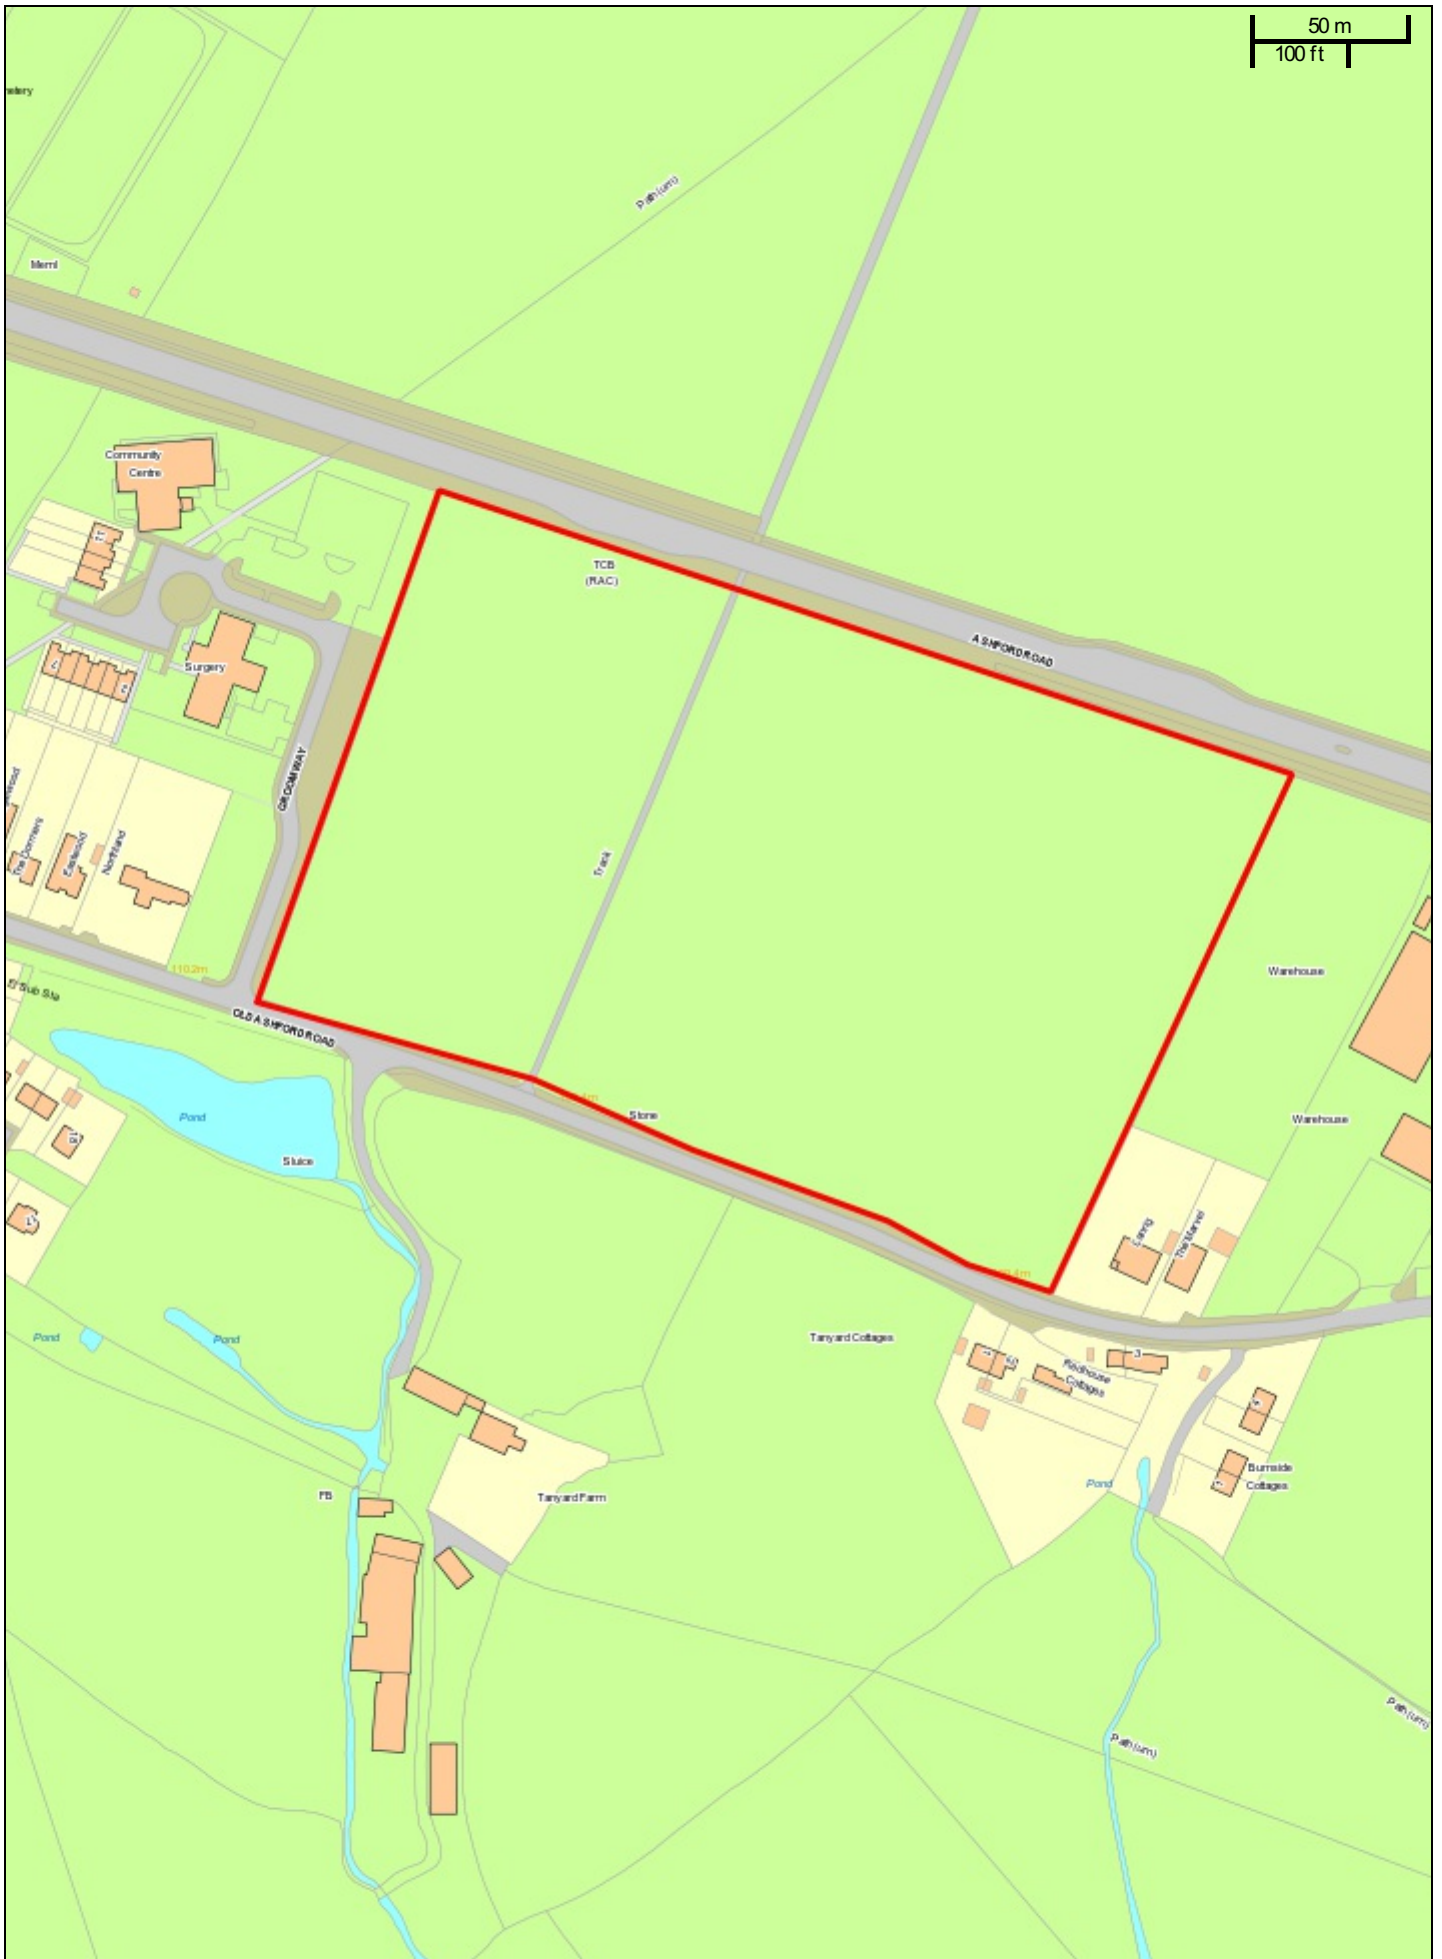

50 m
100 ft

17/500357/HYBRID - Land North of Old Ashford Road, Lenham, Kent

Scale: 1:2500

Printed on: 18/9/2018 at 11:26 AM by JoannaW

© Astun Technology Ltd