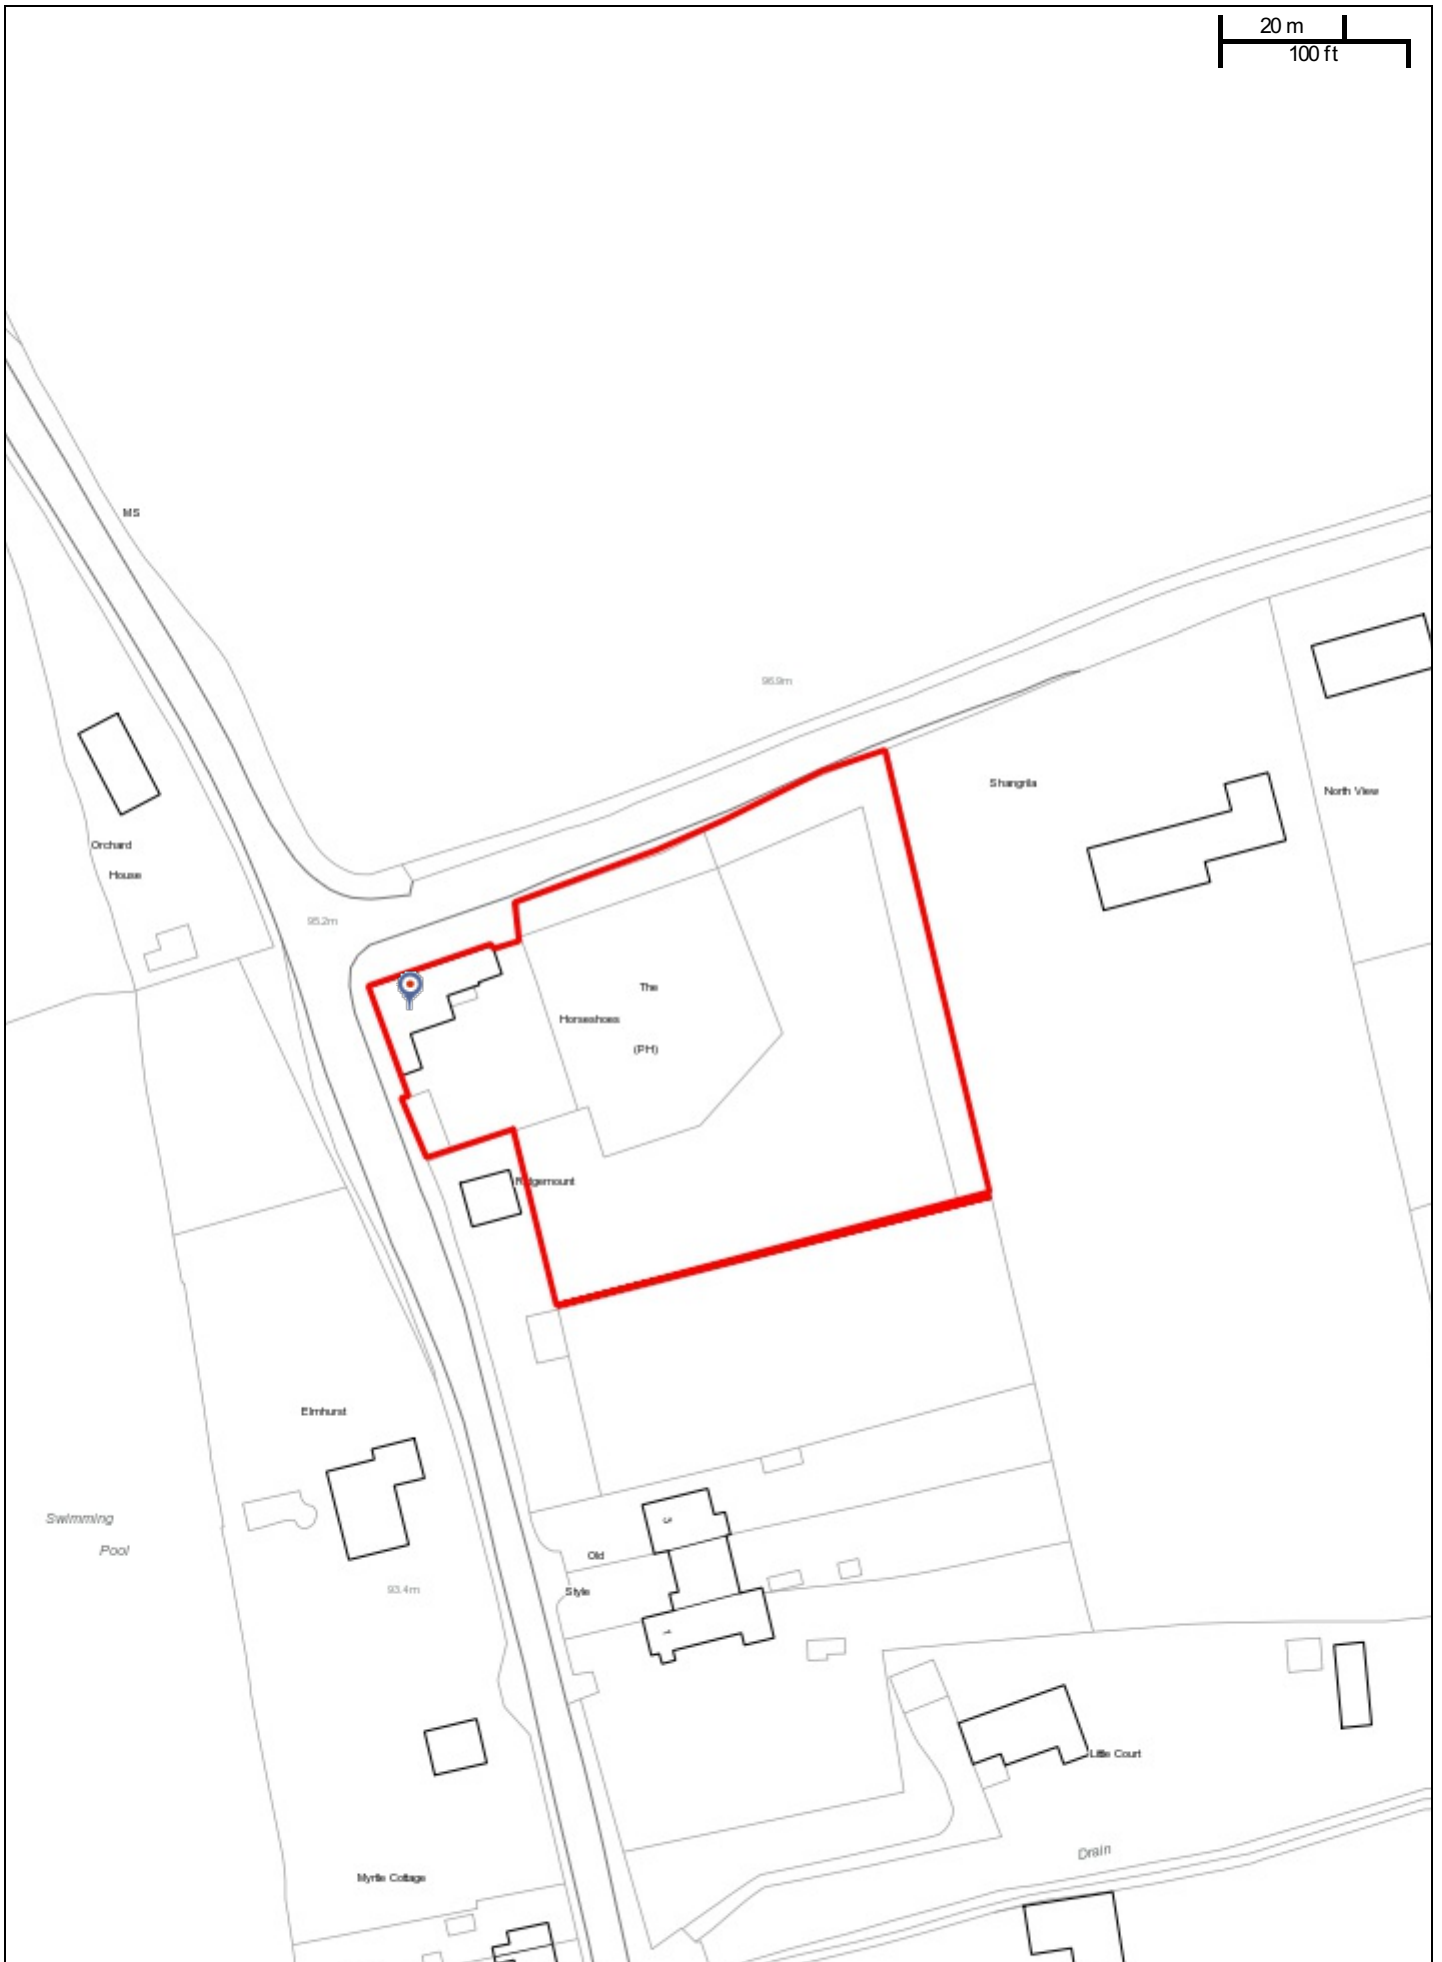

20 m
100 ft

18/501594/FULL The Potting Shed, Sutton Road, Langley

Scale: 1:1250

Printed on: 10/10/2018 at 9:39 AM by SummerF

© Astun Technology Ltd