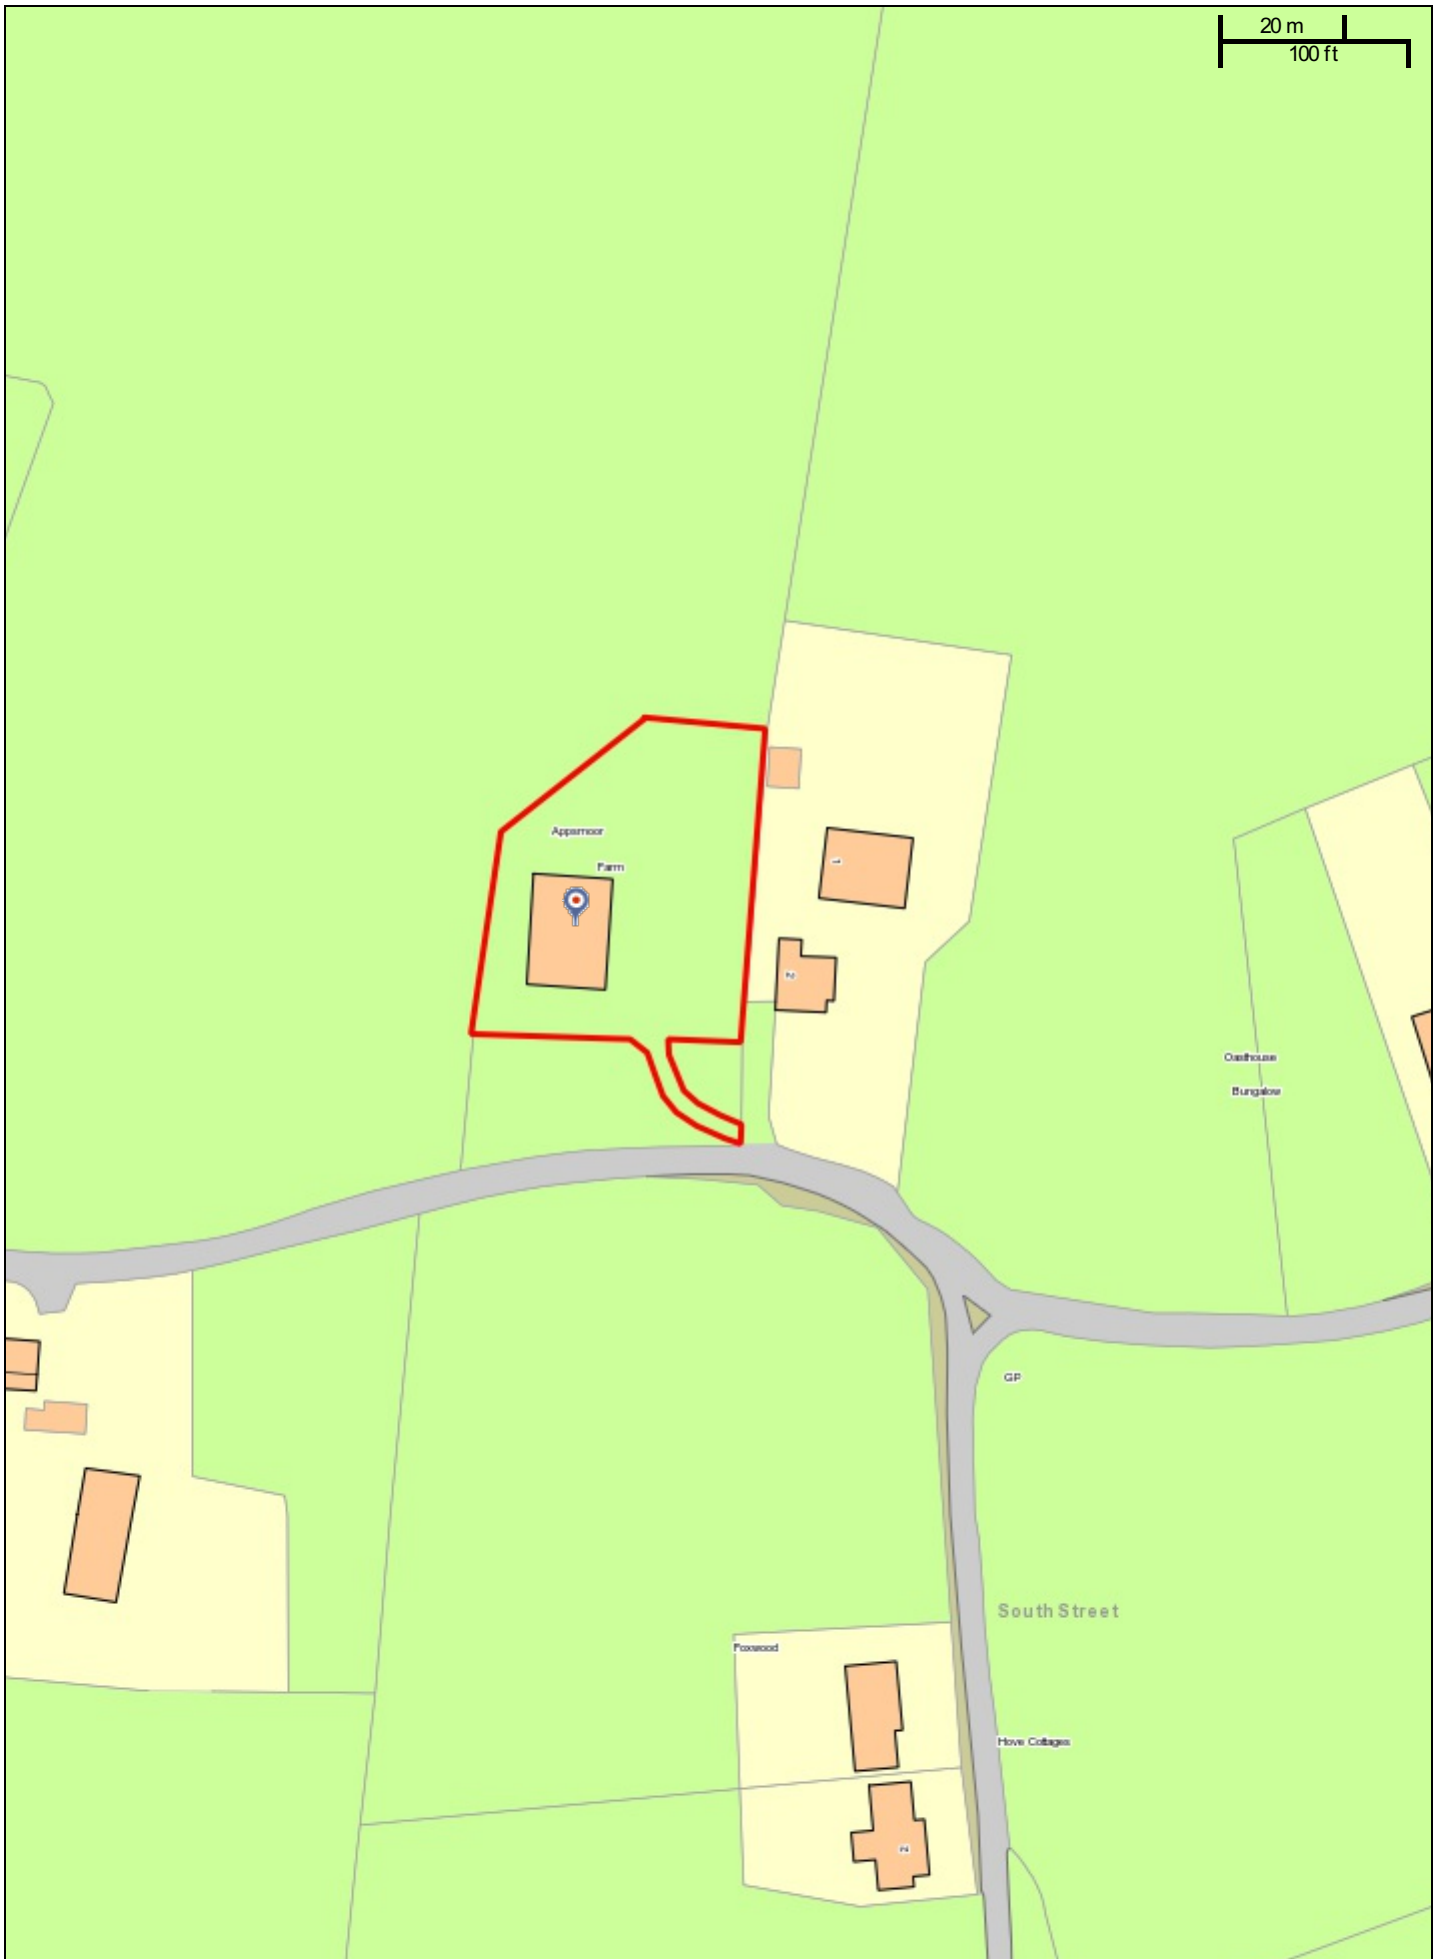

20 m
100 ft

18/504716/FULL - Appsmoor Farm, South Street Road, Stockbury, Kent

Scale: 1:1250

Printed on: 30/10/2018 at 10:16 AM by JoannaW

© Astun Technology Ltd