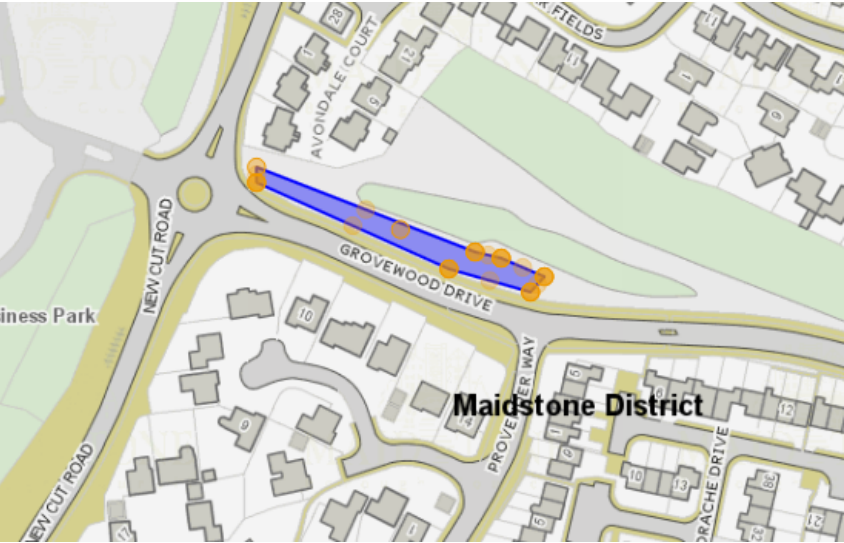

Appendix 2 – Wildflower Pollinator Sites

Groewood Drive North

Shepway Green

Parkwood Recreation Ground

South Park( nr Postley Road)

**Nr Thai Orchid**

**Dickens Road**

**Bearsted Road (opp Hilton Hotel)**