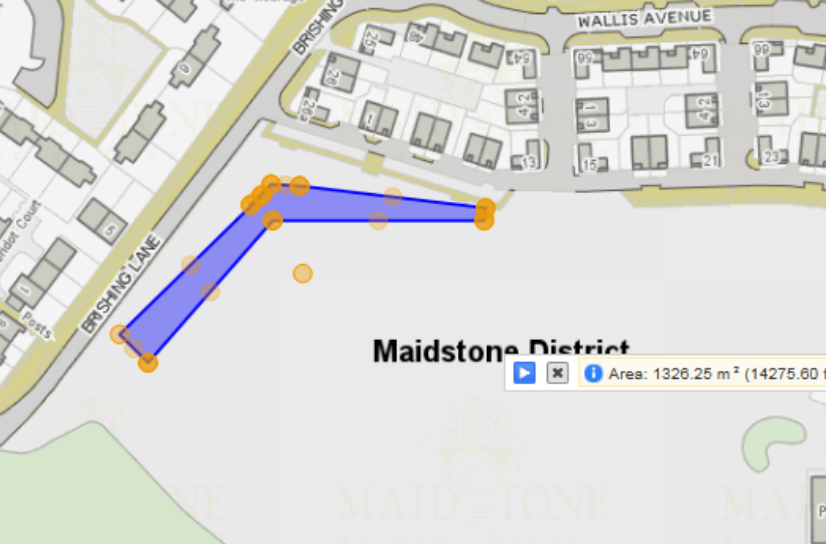

Appendix 2 – Wildflower Pollinator Sites

Groewood Drive North

Shepway Green

Parkwood Recreation Ground

South Park( nr Postley Road)

**Nr Thai Orchid**

**Dickens Road**

**Bearsted Road (opp Hilton Hotel)**