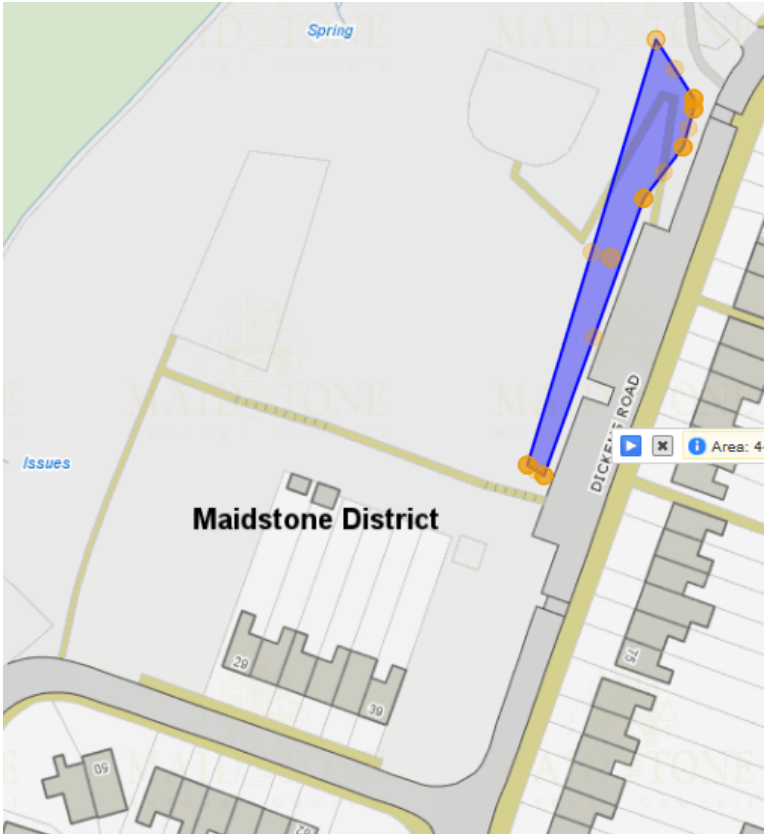

Appendix 2 – Wildflower Pollinator Sites

Groewood Drive North

Shepway Green

Parkwood Recreation Ground

South Park( nr Postley Road)

**Nr Thai Orchid**

**Dickens Road**

**Bearsted Road (opp Hilton Hotel)**

**Gatland Recreation Ground**