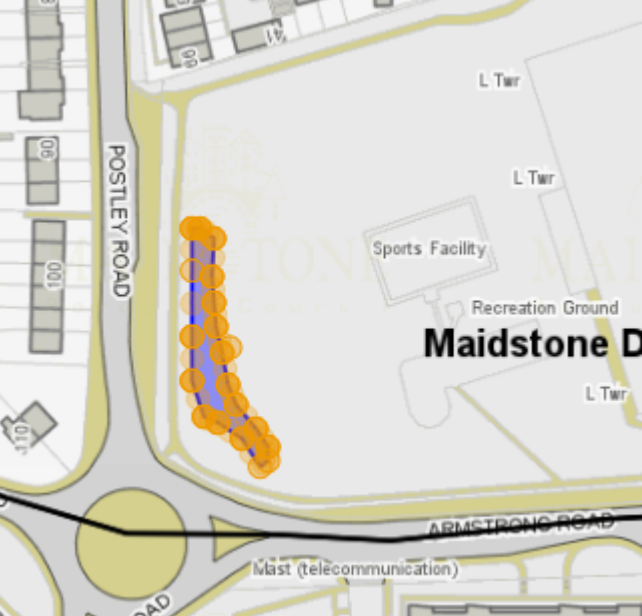

Appendix 2 – Wildflower Pollinator Sites

Groewood Drive North

Shepway Green

Parkwood Recreation Ground

South Park( nr Postley Road)

**Nr Thai Orchid**

**Dickens Road**

**Bearsted Road (opp Hilton Hotel)**

**Gatland Recreation Ground**