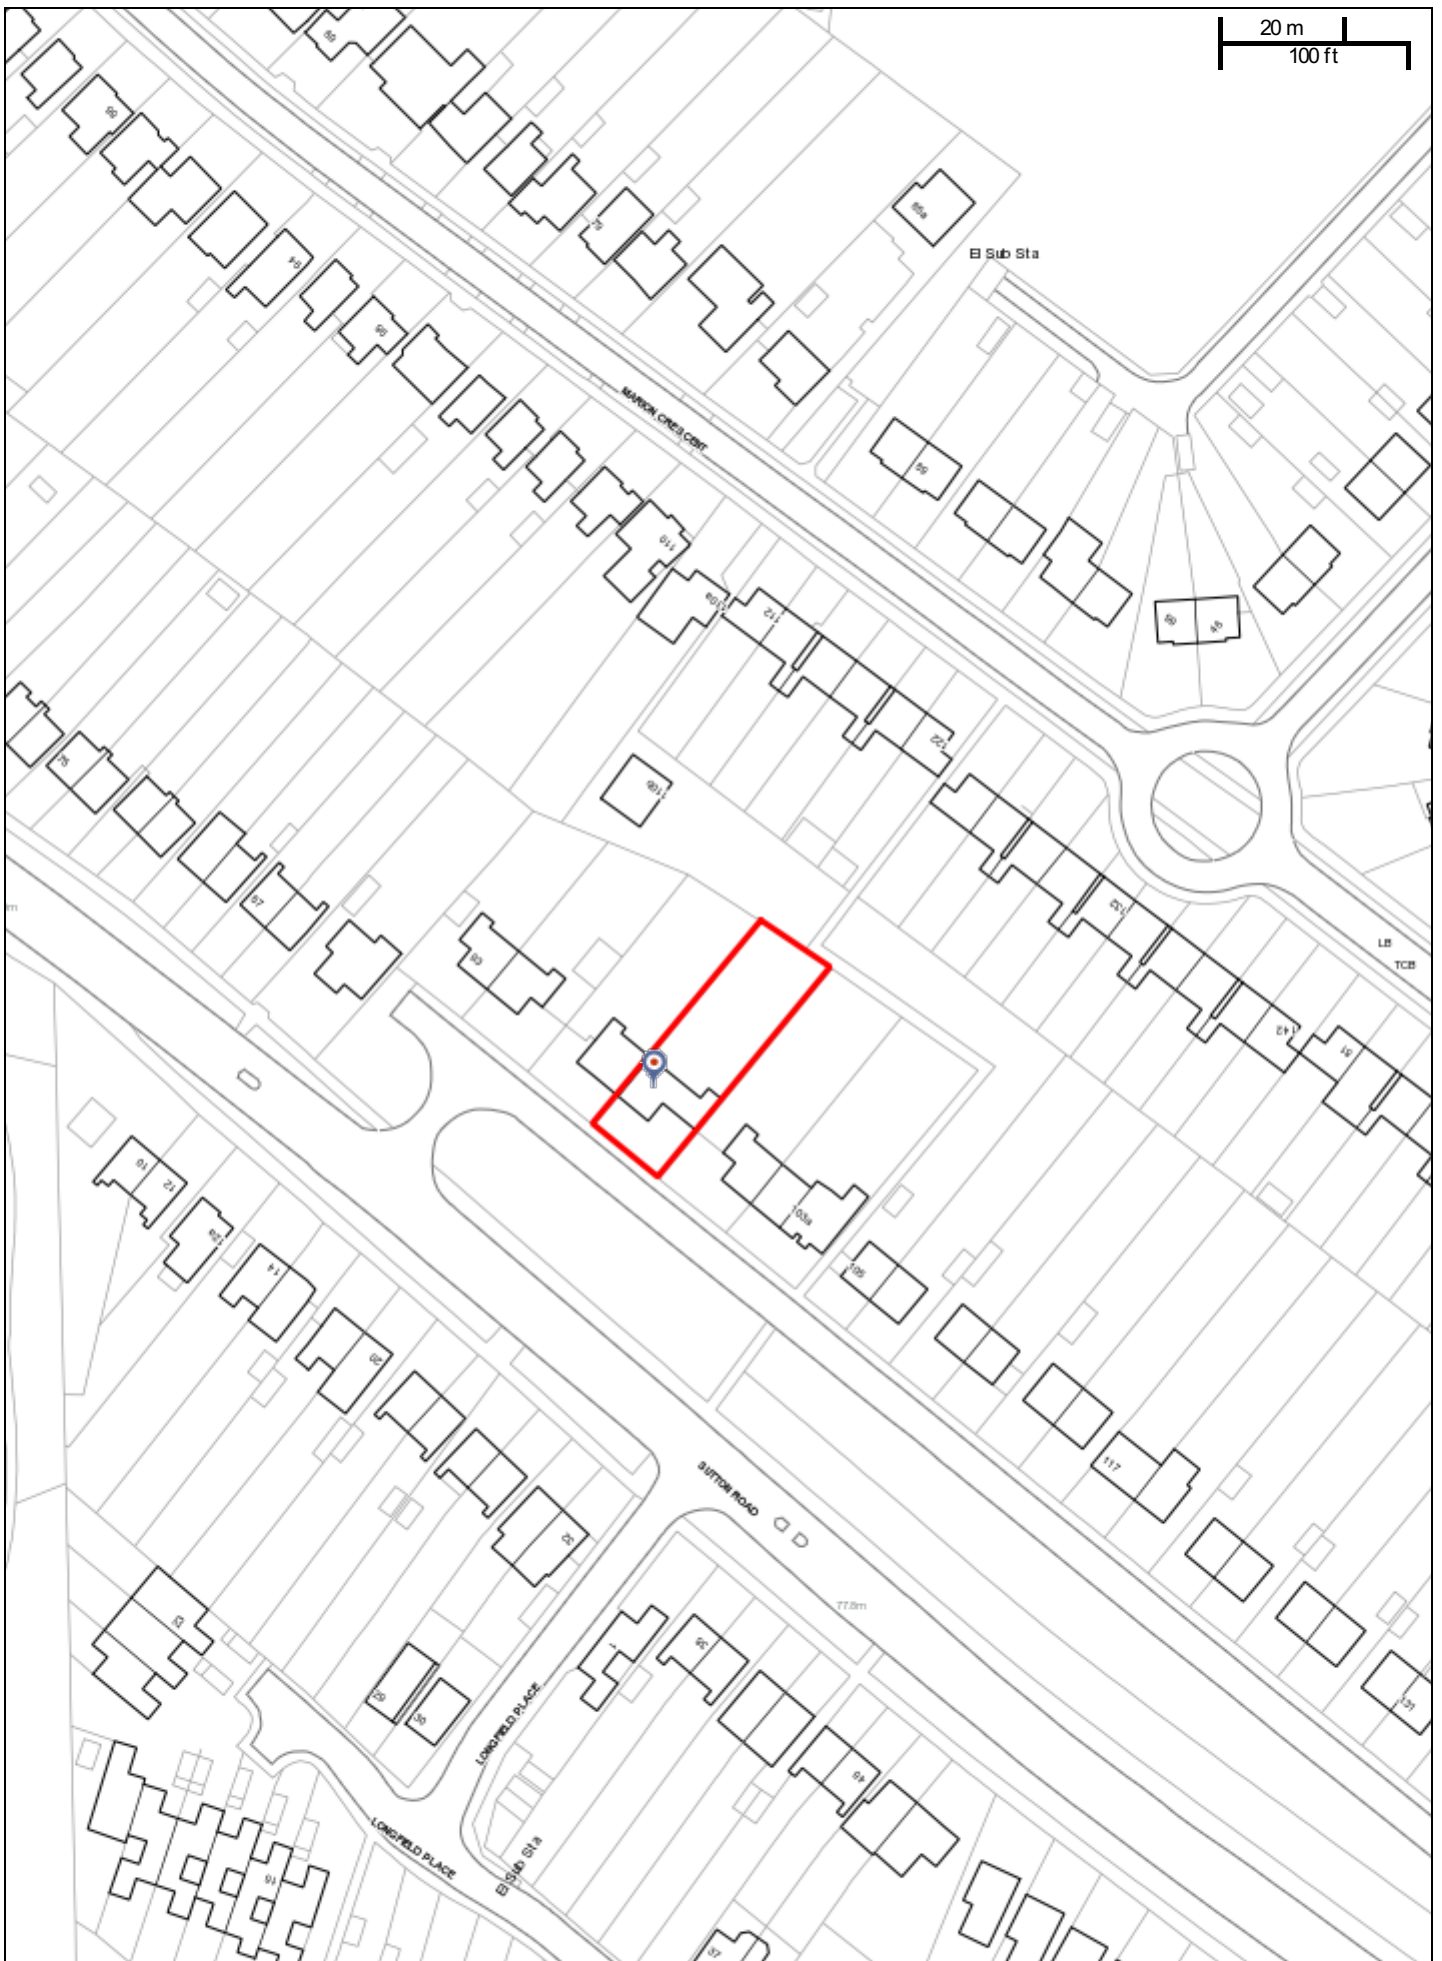

20 m
100 ft

18/505243 99 Sutton Road, Maidstone

Scale: 1:1250

Printed on: 27/12/2018 at 11:43 AM by SummerF

© Astun Technology Ltd