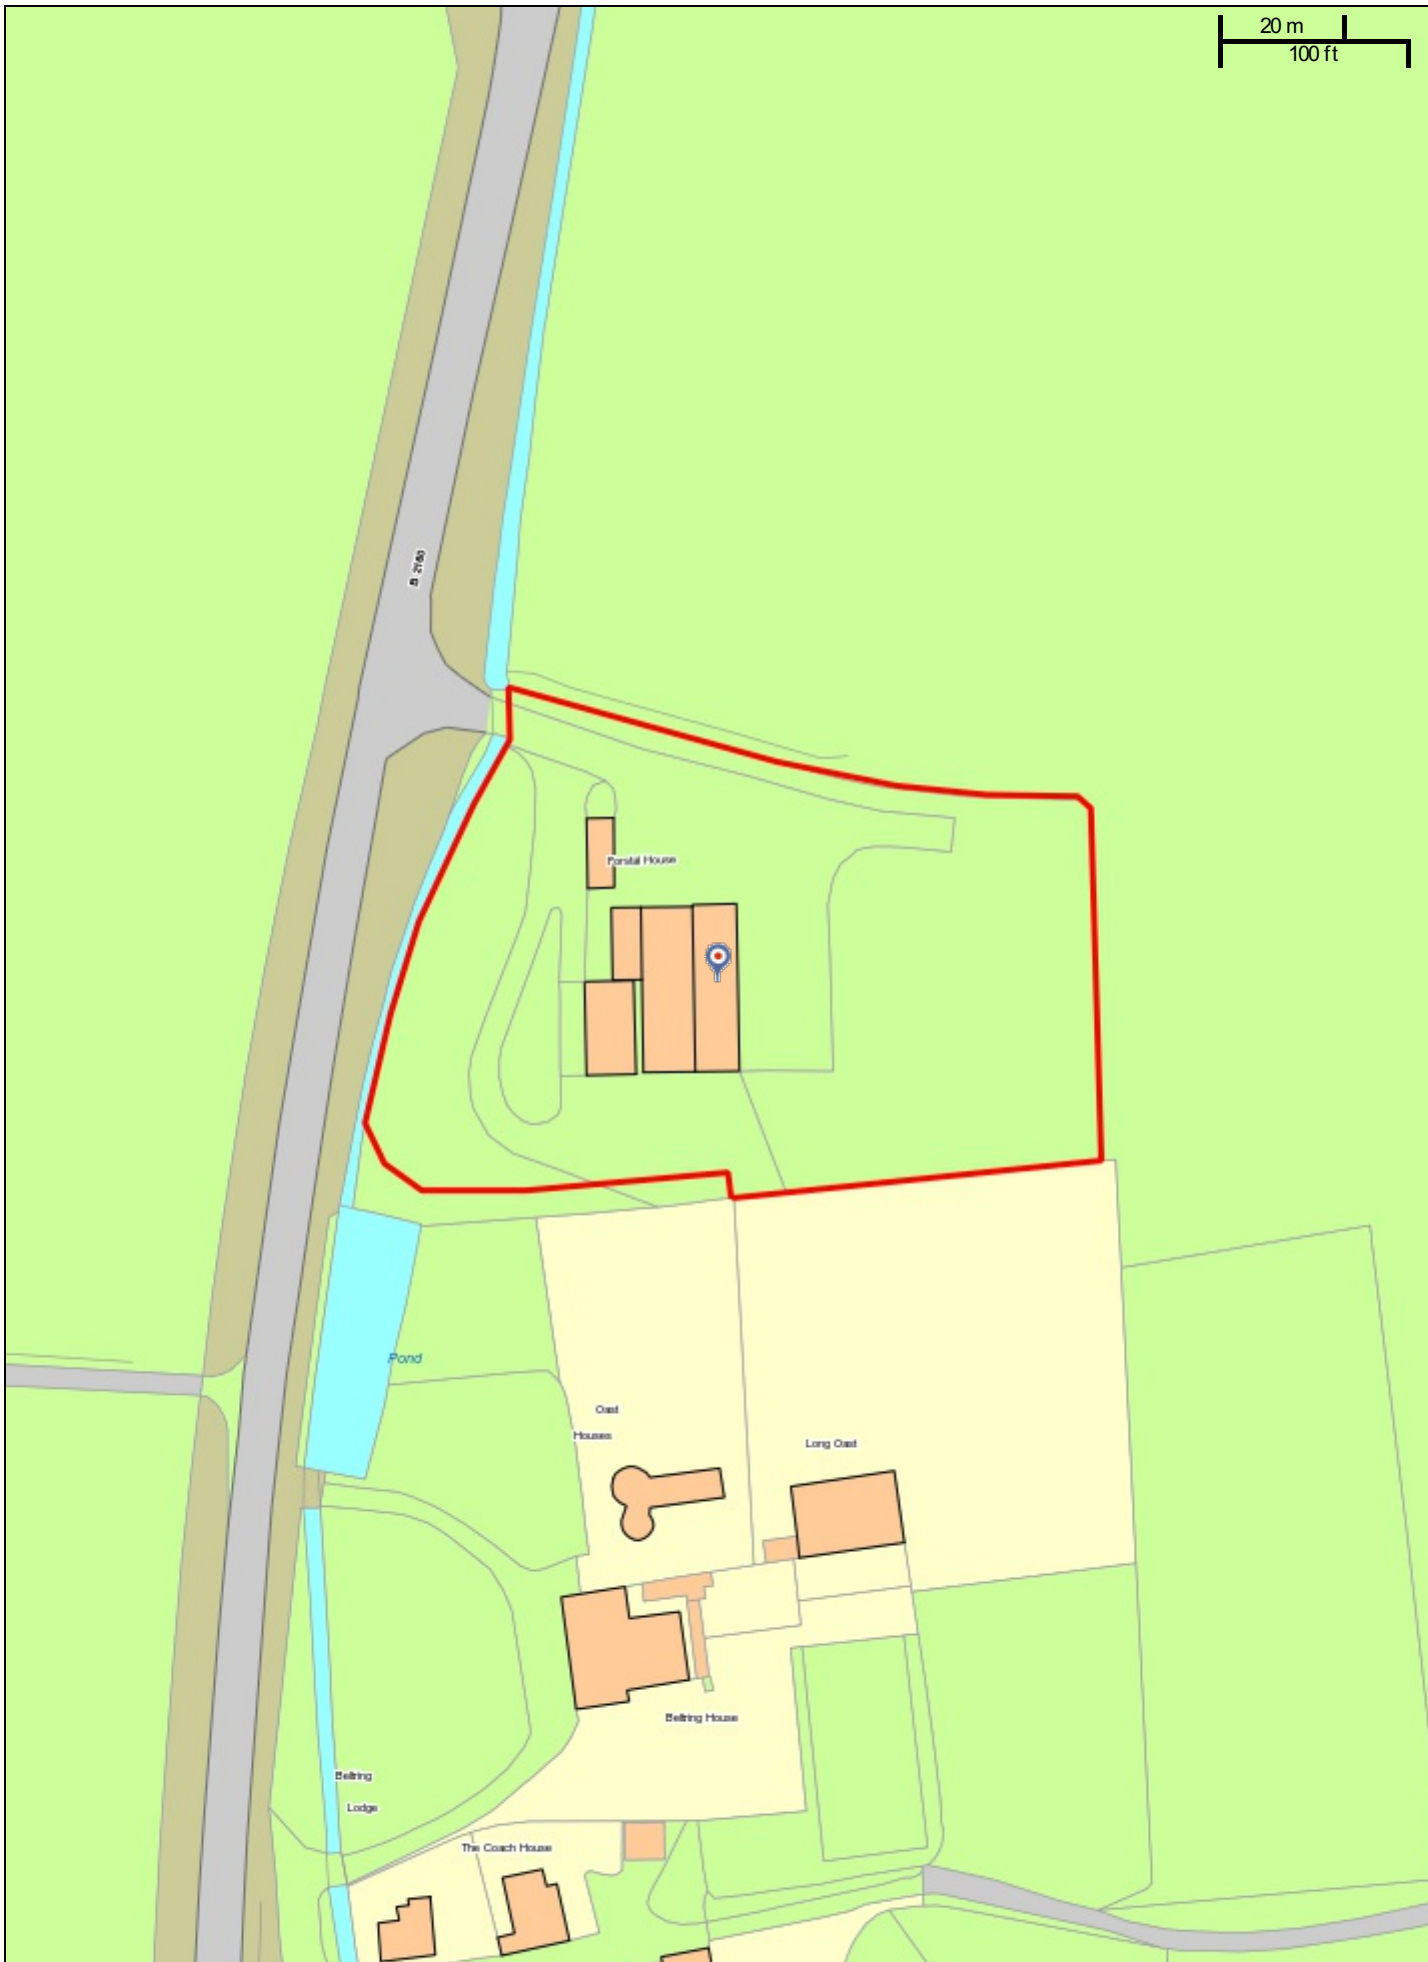

20 m  
100 ft

19/505179/FULL - Forstal House, Maidstone Road, Paddock Wood, Kent

Scale: 1:1250

Printed on: 24/4/2020 at 8:56 AM by JoannaW

© Astun Technology Ltd