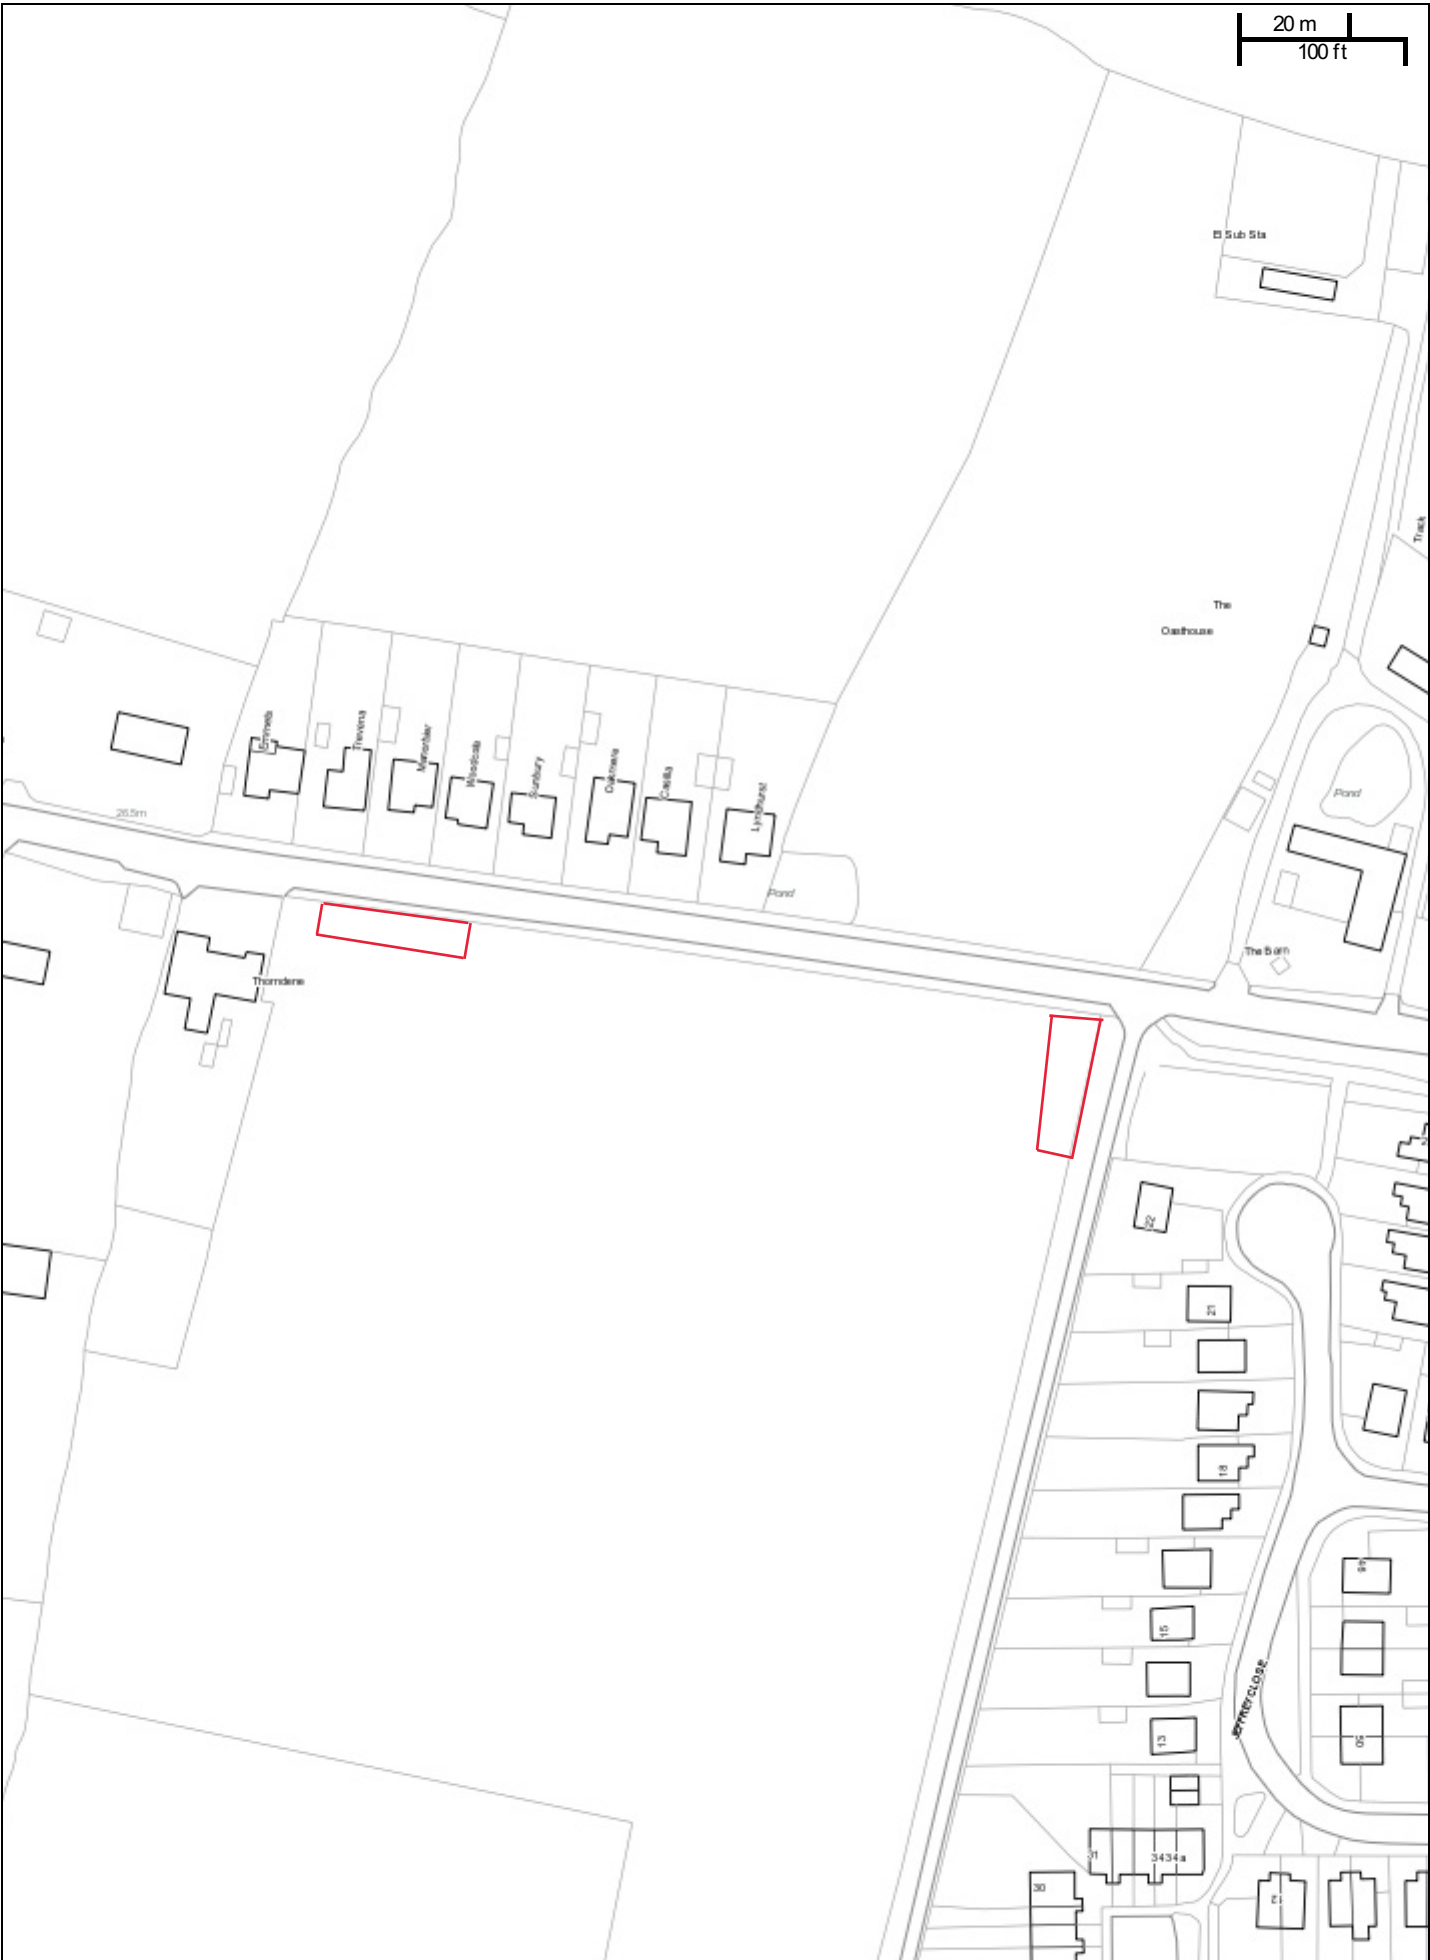

20 m  
100 ft

20/501035/HEDGE

Scale: 1:1415

Printed on: 17/6/2020 at 9:43 AM by SummerF

© Astun Technology Ltd