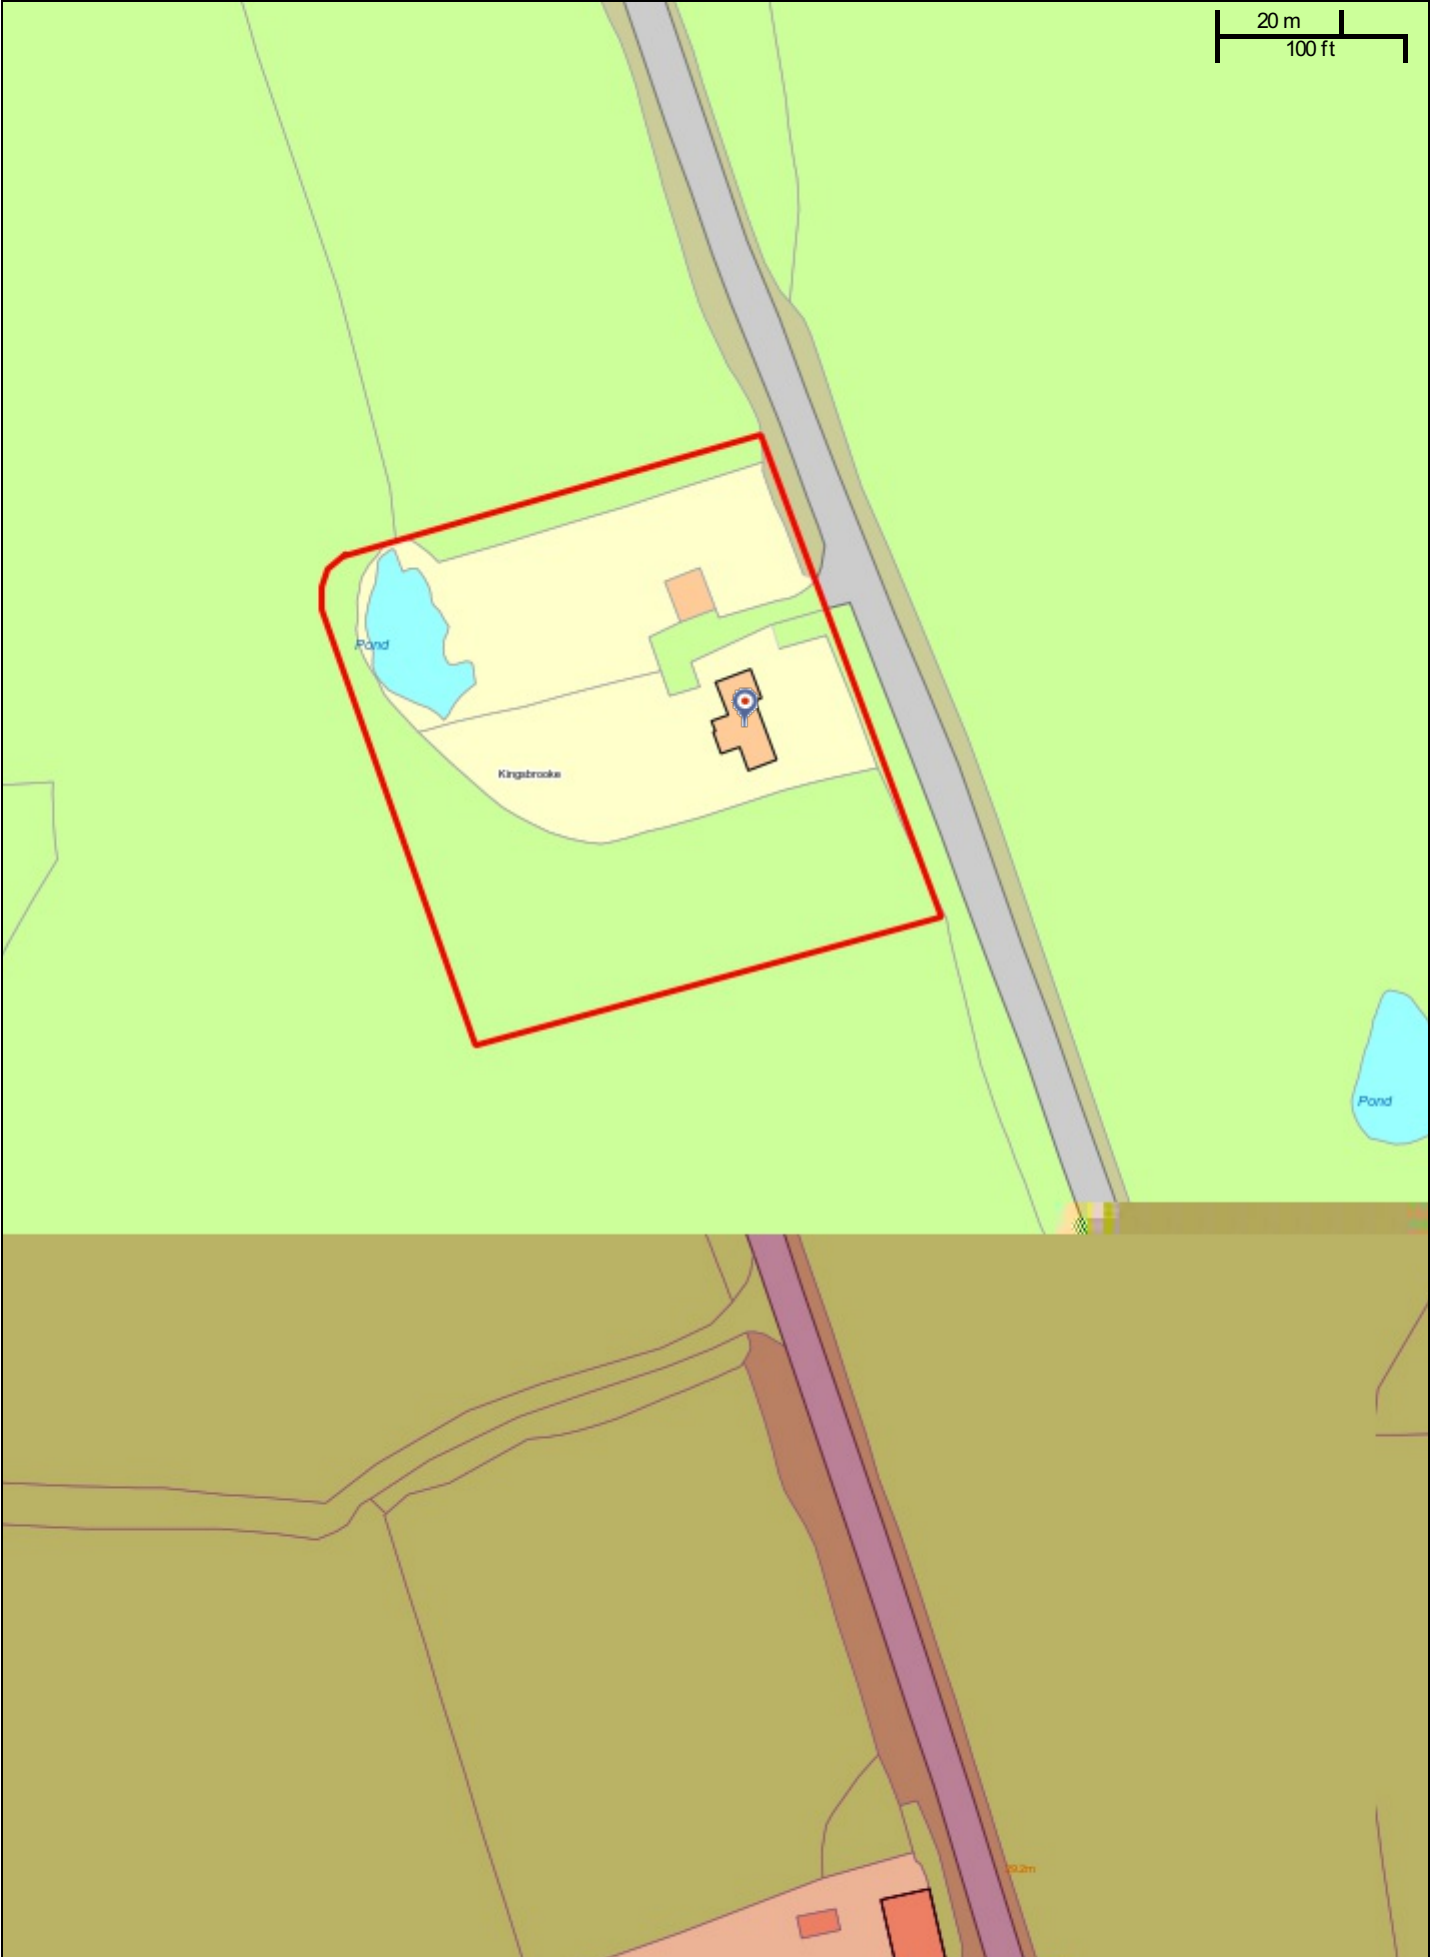

20 m  
100 ft

19/503584/FULL Kingsbrooke, Cranbrook Road, Staplehurst, Tonbridge, Kent

Scale: 1:1250

Printed on: 16/3/2020 at 13:10 PM by JoannaW

© Astun Technology Ltd