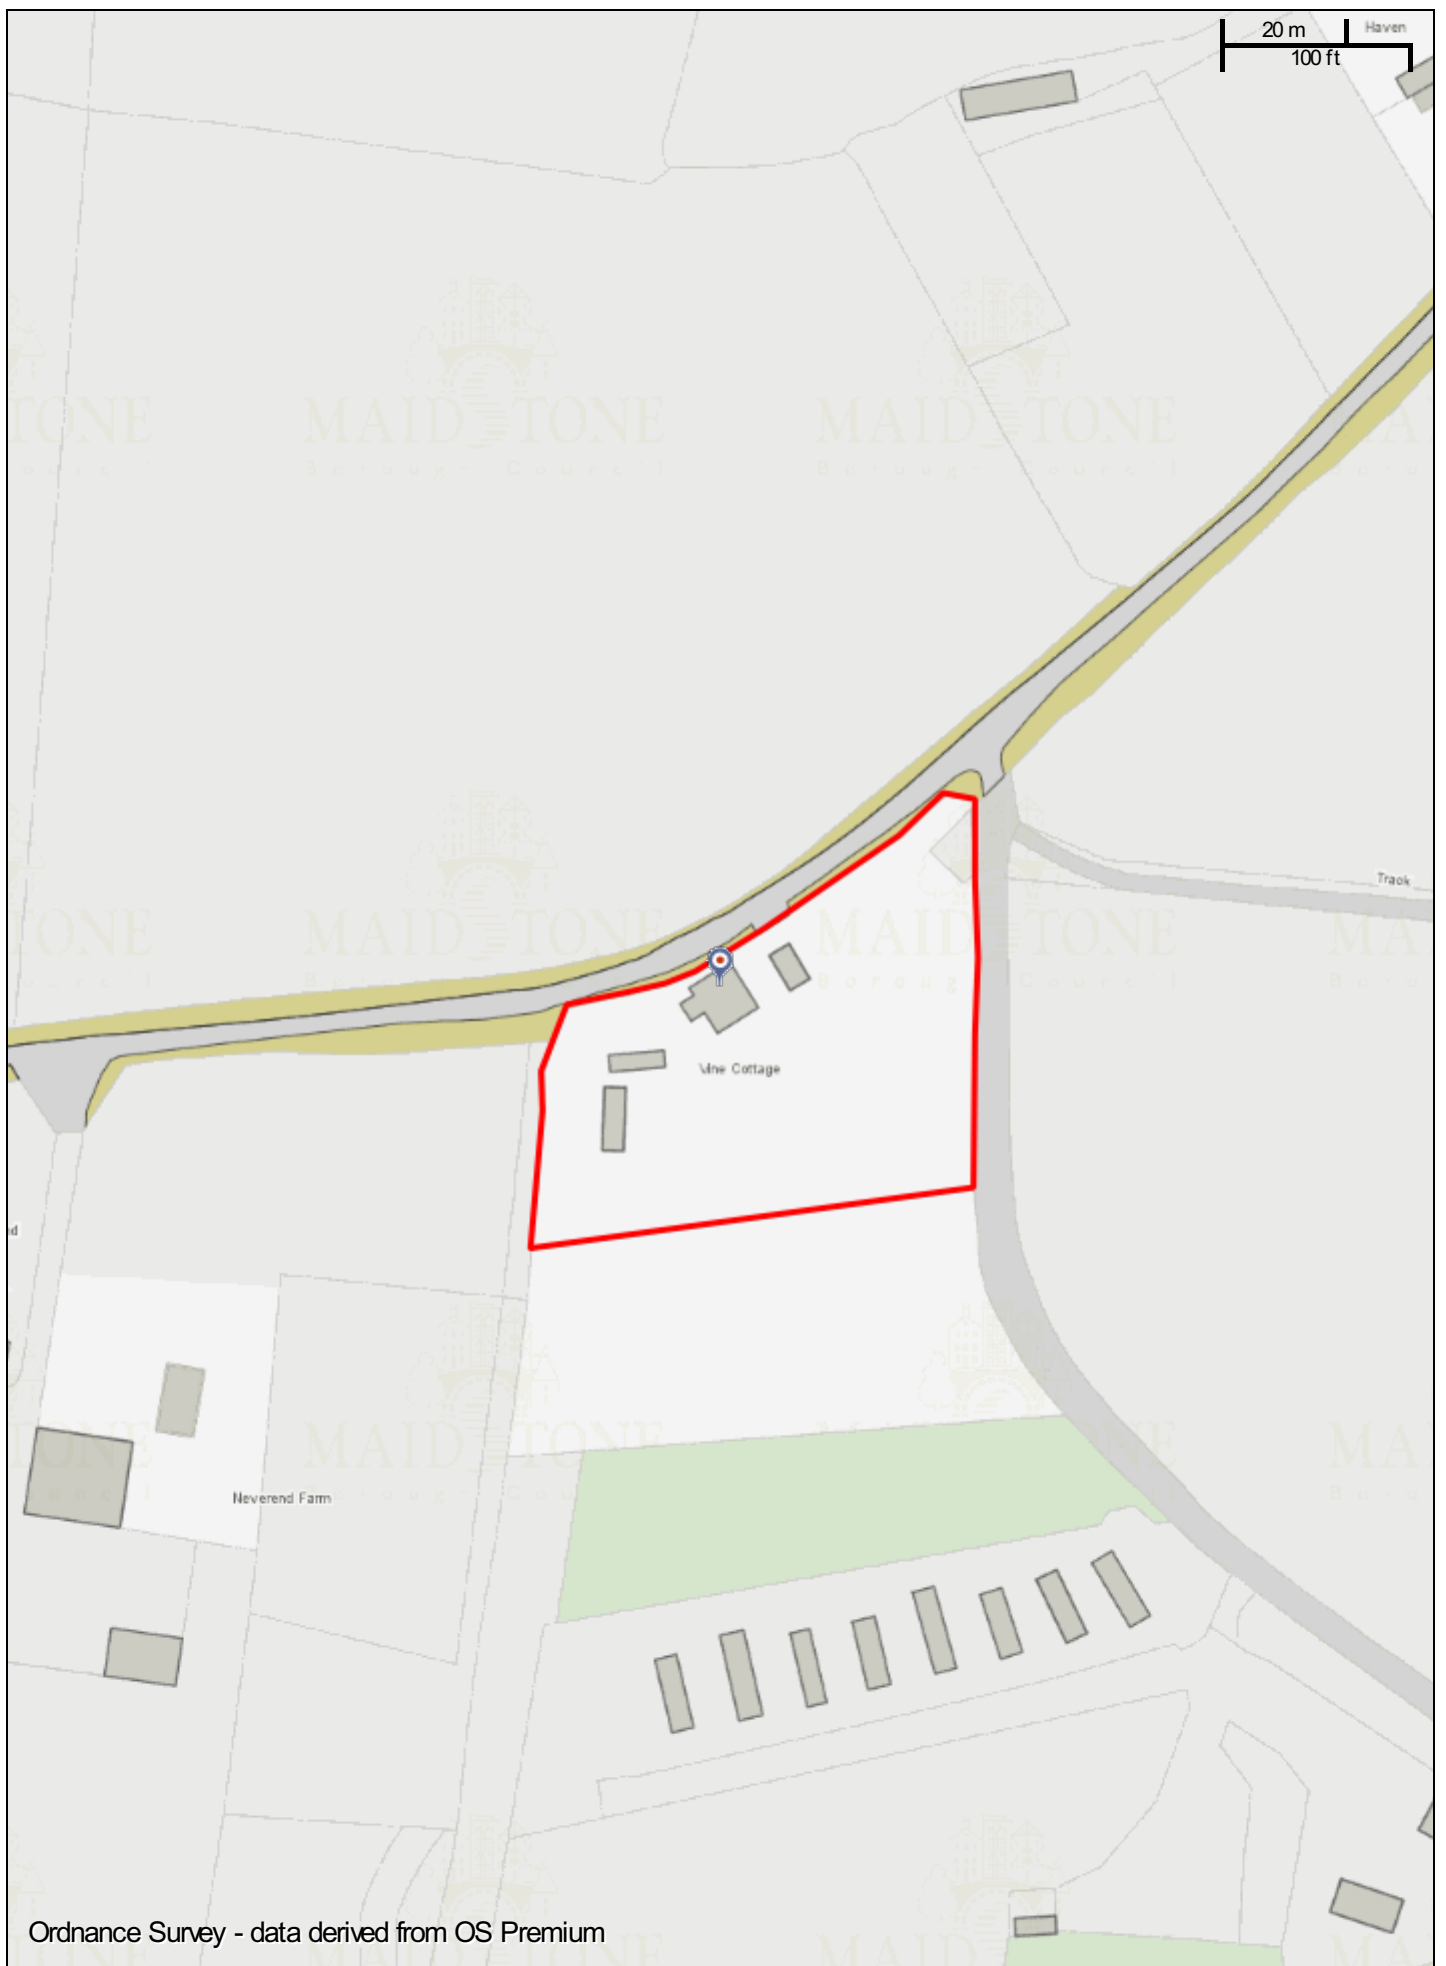

20 m 100 ft Haven

Ordnance Survey - data derived from OS Premium

20/506036/FULL Vine Cottage, Pye Corner, Ulcombe, Maidstone, Kent, ME17 1EF

Scale: 1:1250

Printed on: 12/3/2021 at 8:40 AM by JoannaW

© Astun Technology Ltd