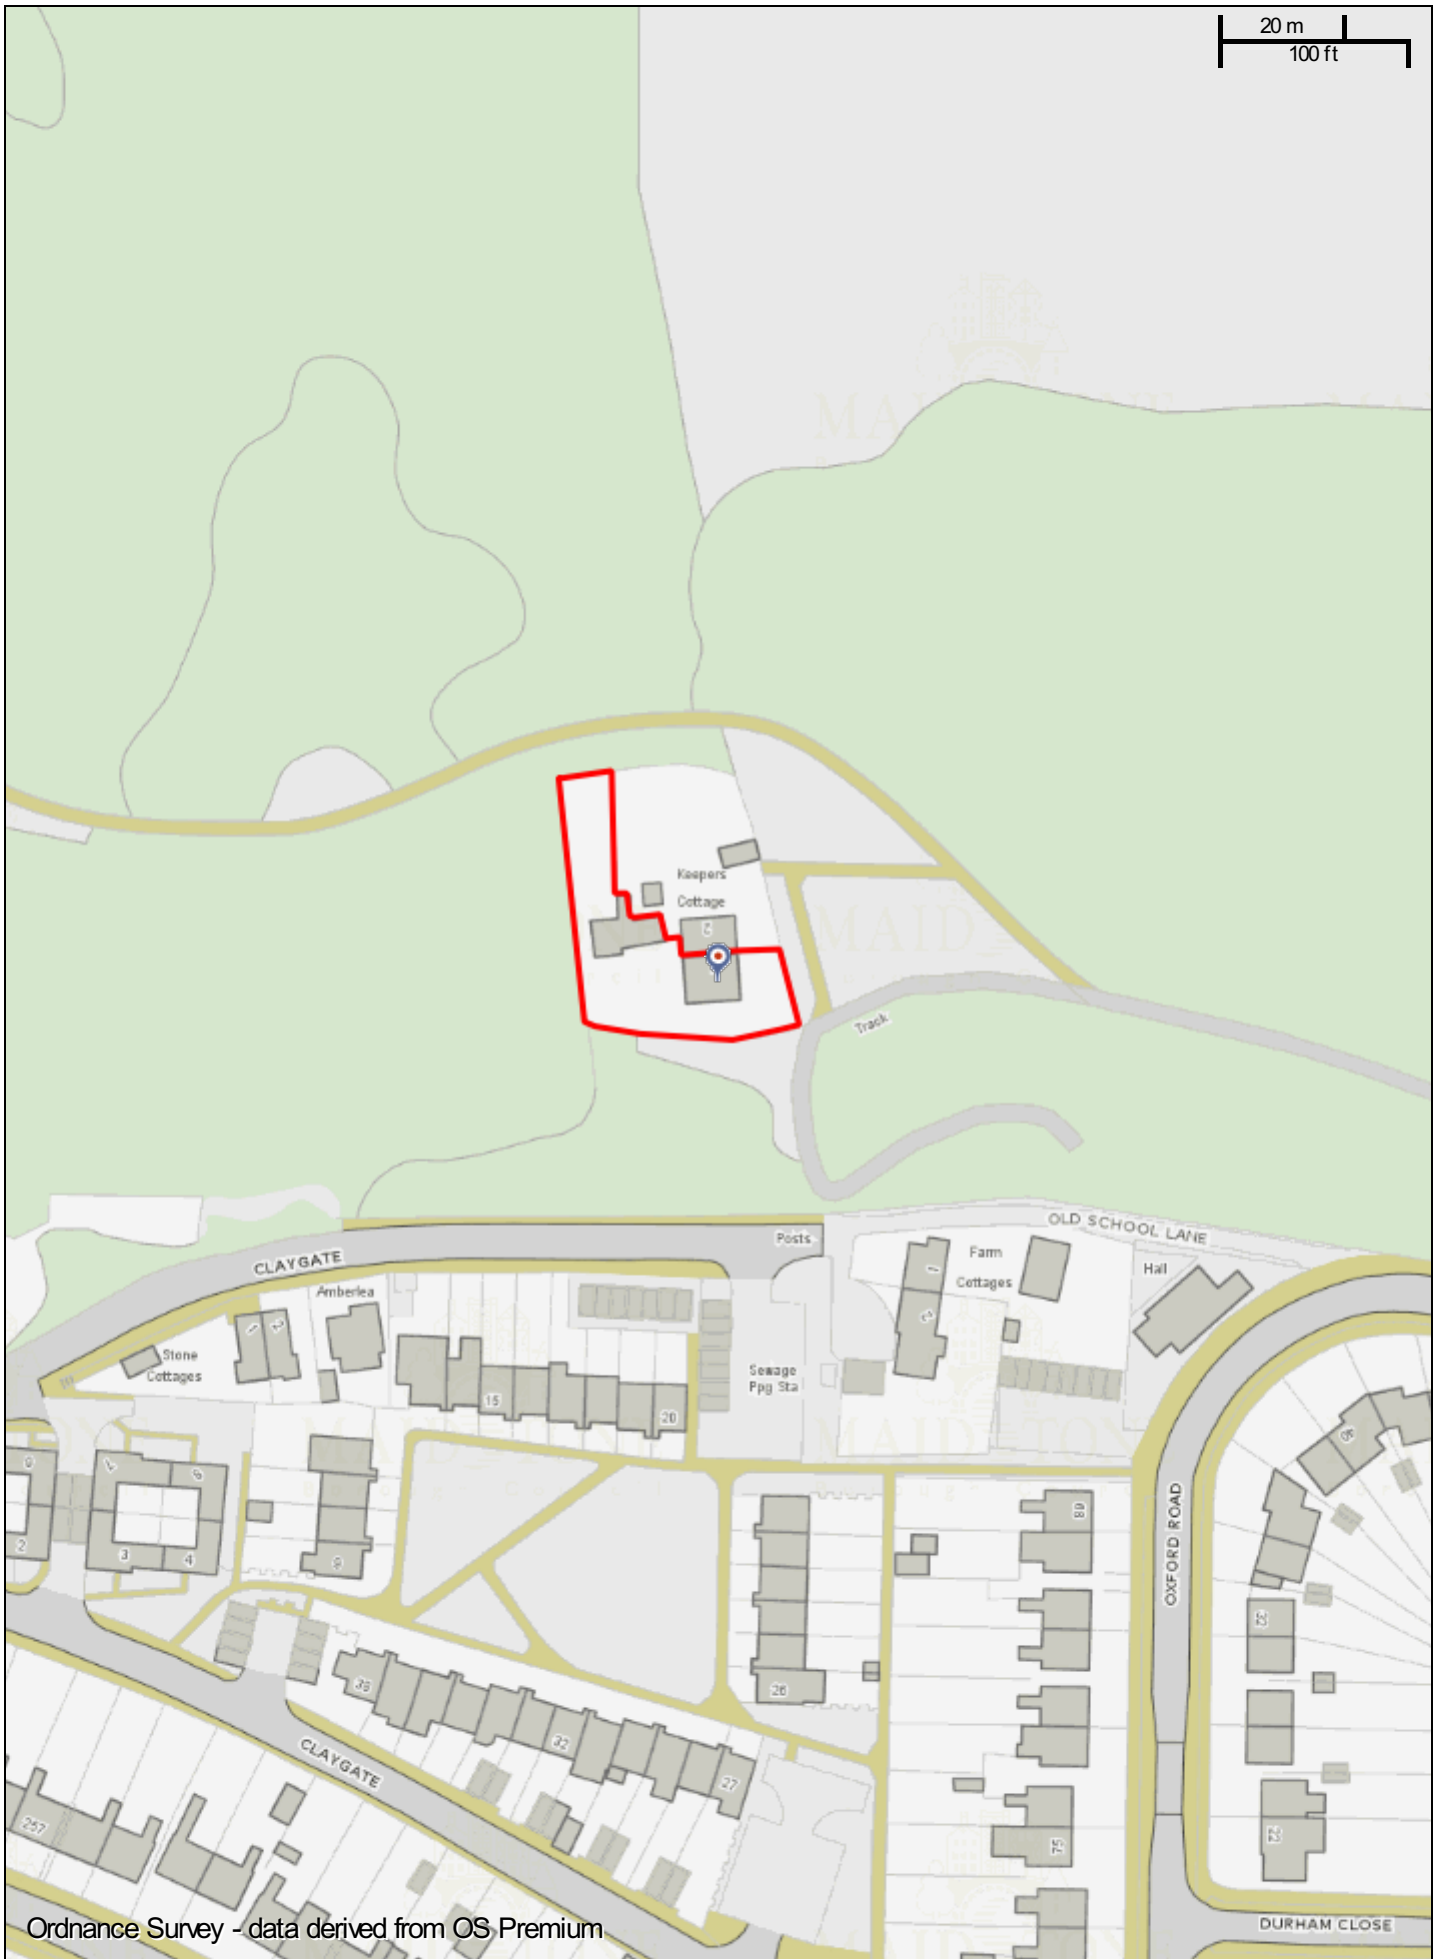

20 m
100 ft

Ordnance Survey - data derived from OS Premium

20/505997/LBC - 1 Keepers Cottage, Mote Park, Maidstone, Kent

Scale: 1:1250

Printed on: 11/3/2021 at 15:41 PM by JoannaW

© Astun Technology Ltd