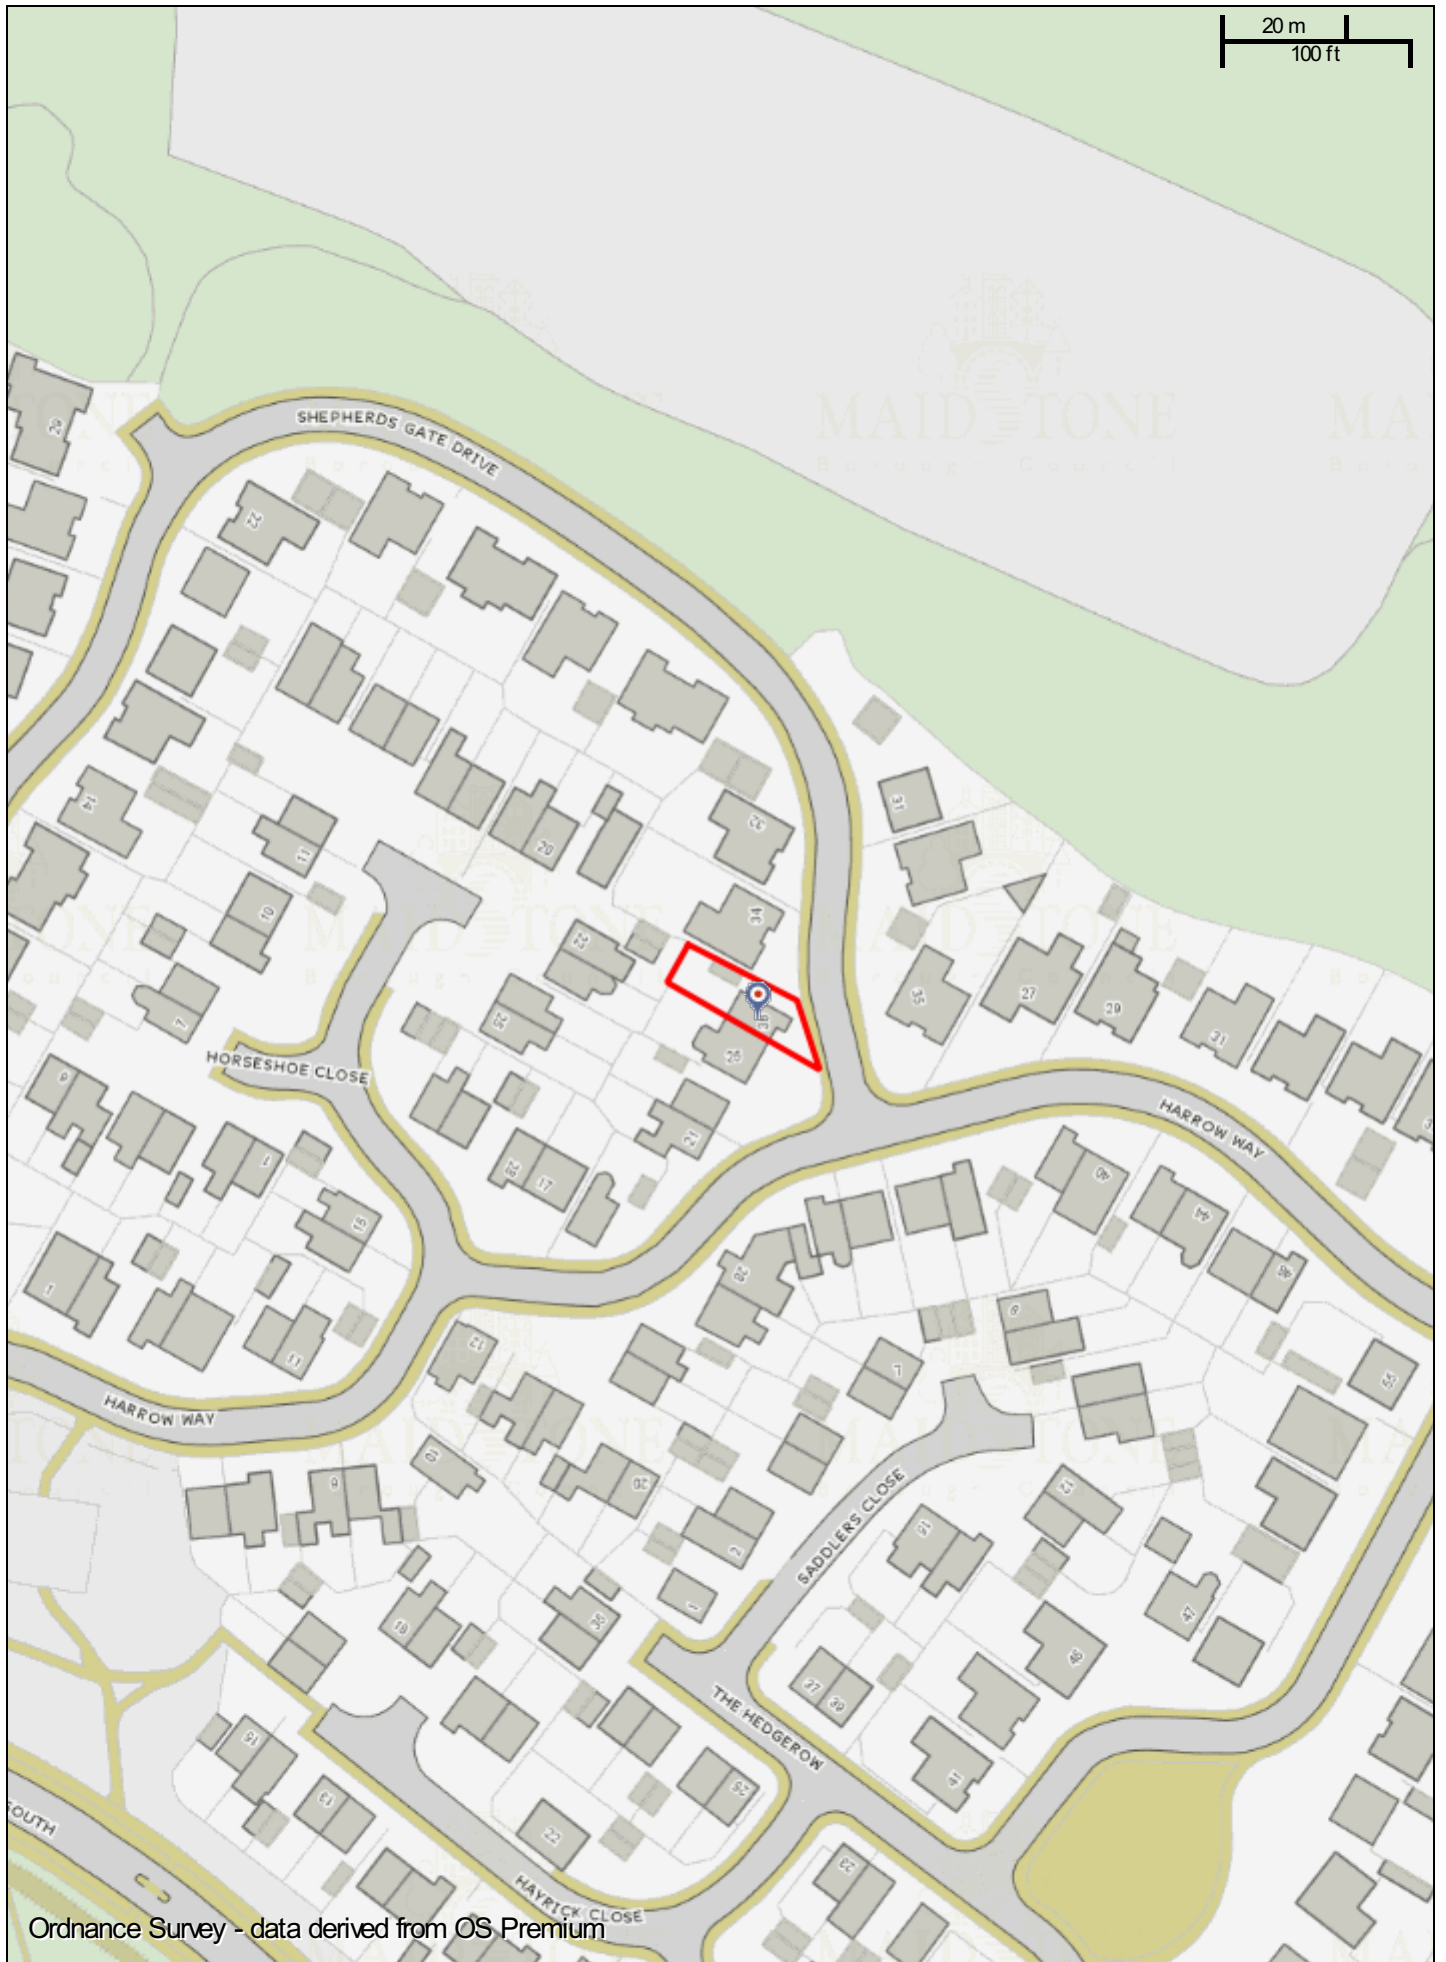

20 m
100 ft

Ordnance Survey - data derived from OS Premium

21/500267/FULL 36 Shepherds Gate Drive, Weaving, Maidstone, Kent, ME14 5UU

Scale: 1:1250

Printed on: 13/4/2021 at 16:28 PM by SummerF

© Astun Technology Ltd