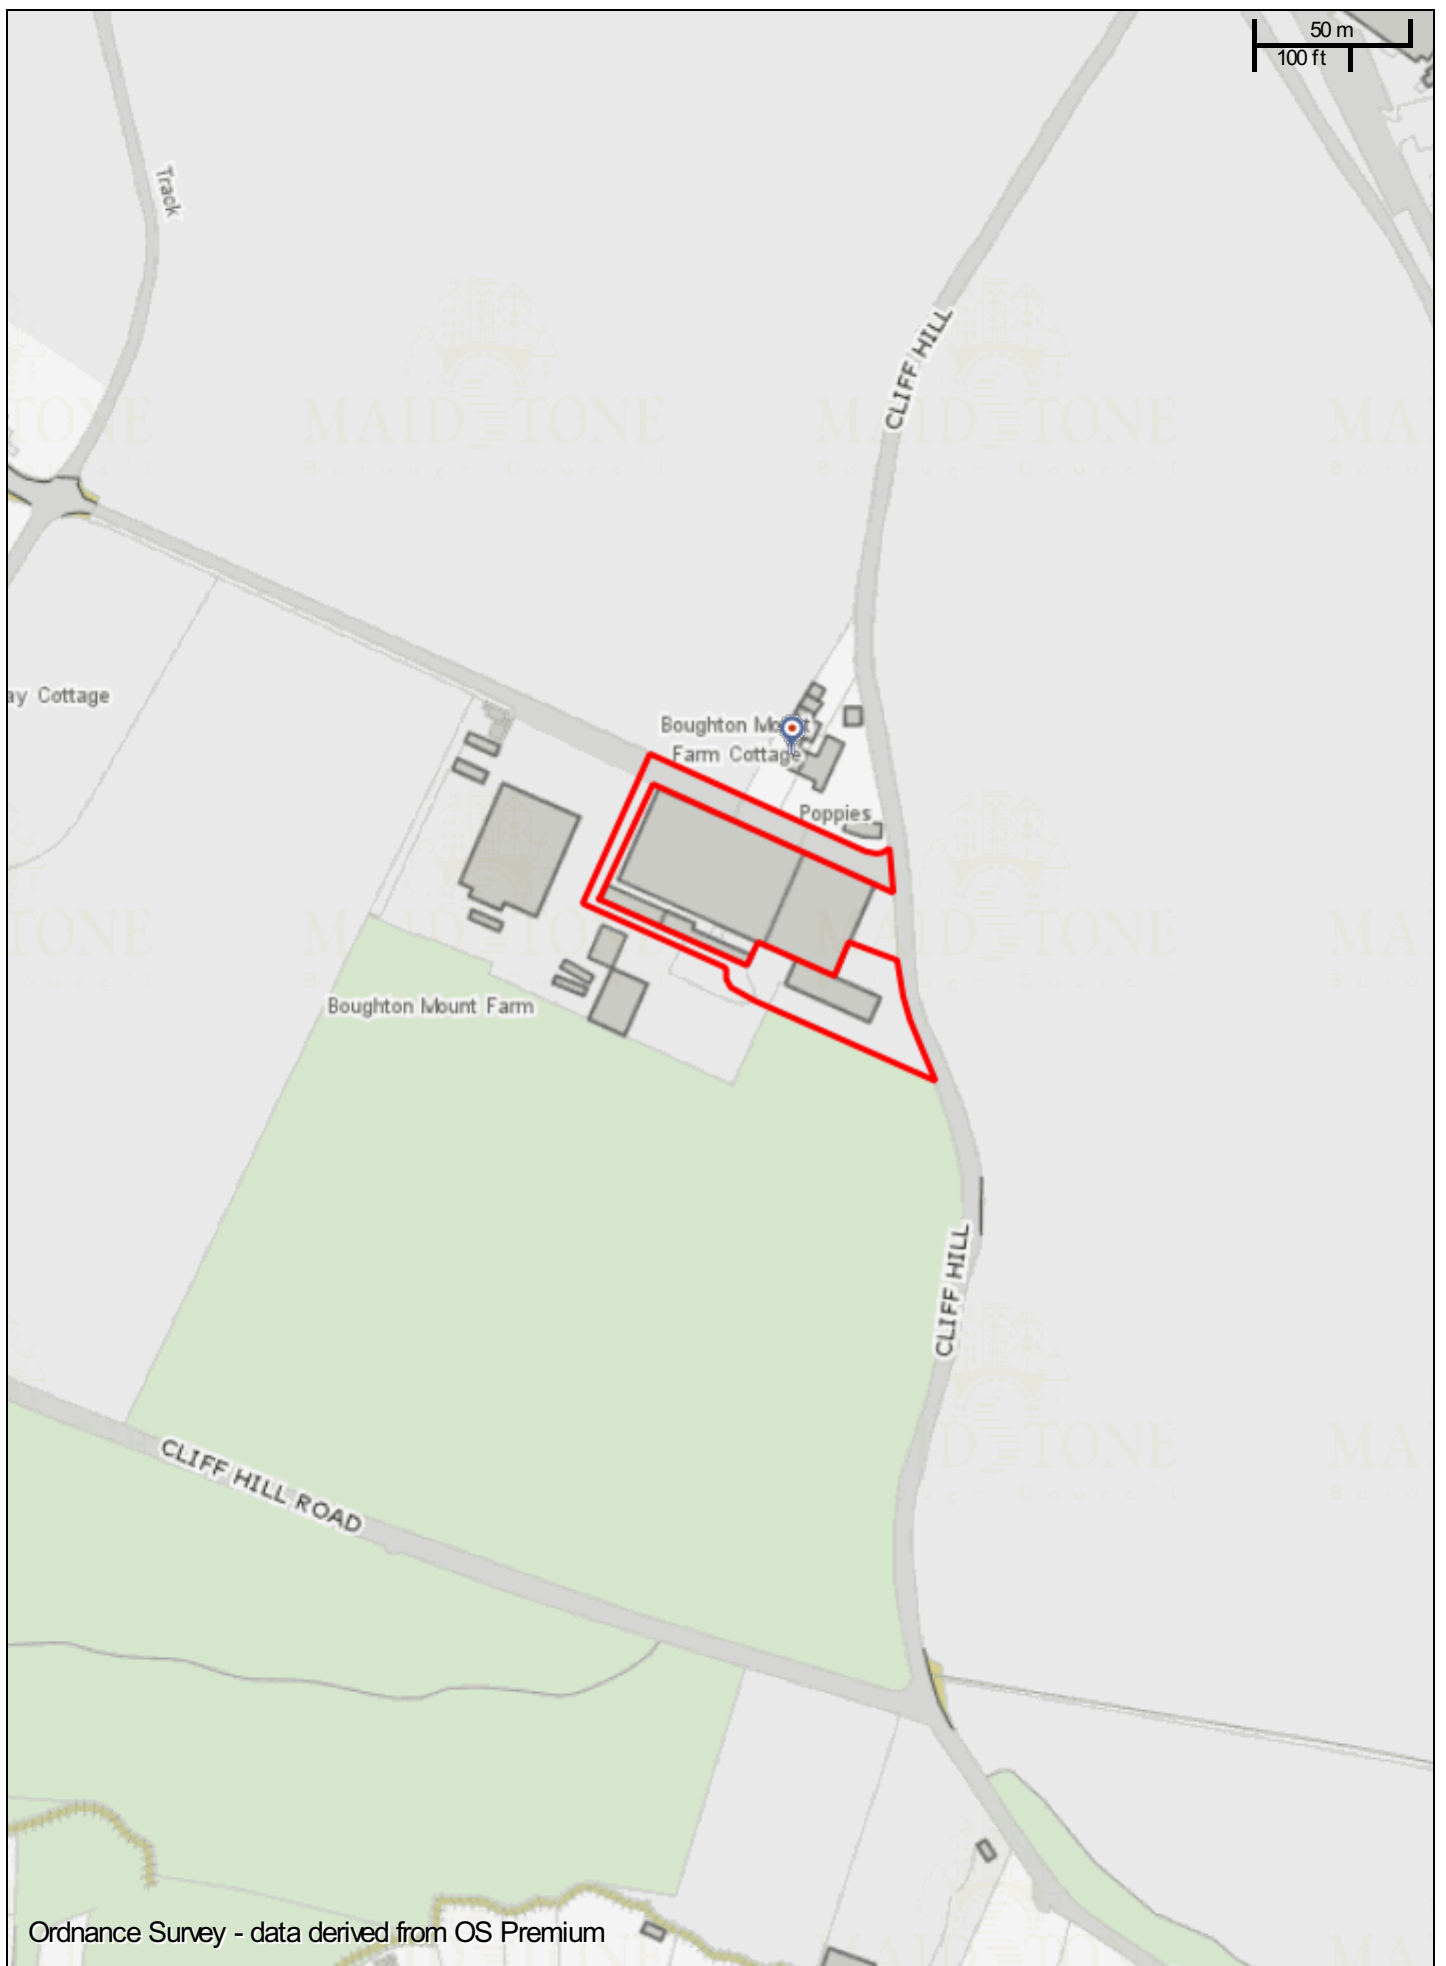

50 m
100 ft

Ordnance Survey - data derived from OS Premium

21/506698/FULL - Boughton Mount Farm, Cliff Hill, Boughton Monchelsea, Maidstone, Kent ME17 4NB

Scale: 1:2500

Printed on: 7/4/2022 at 10:20 AM by JoannaW