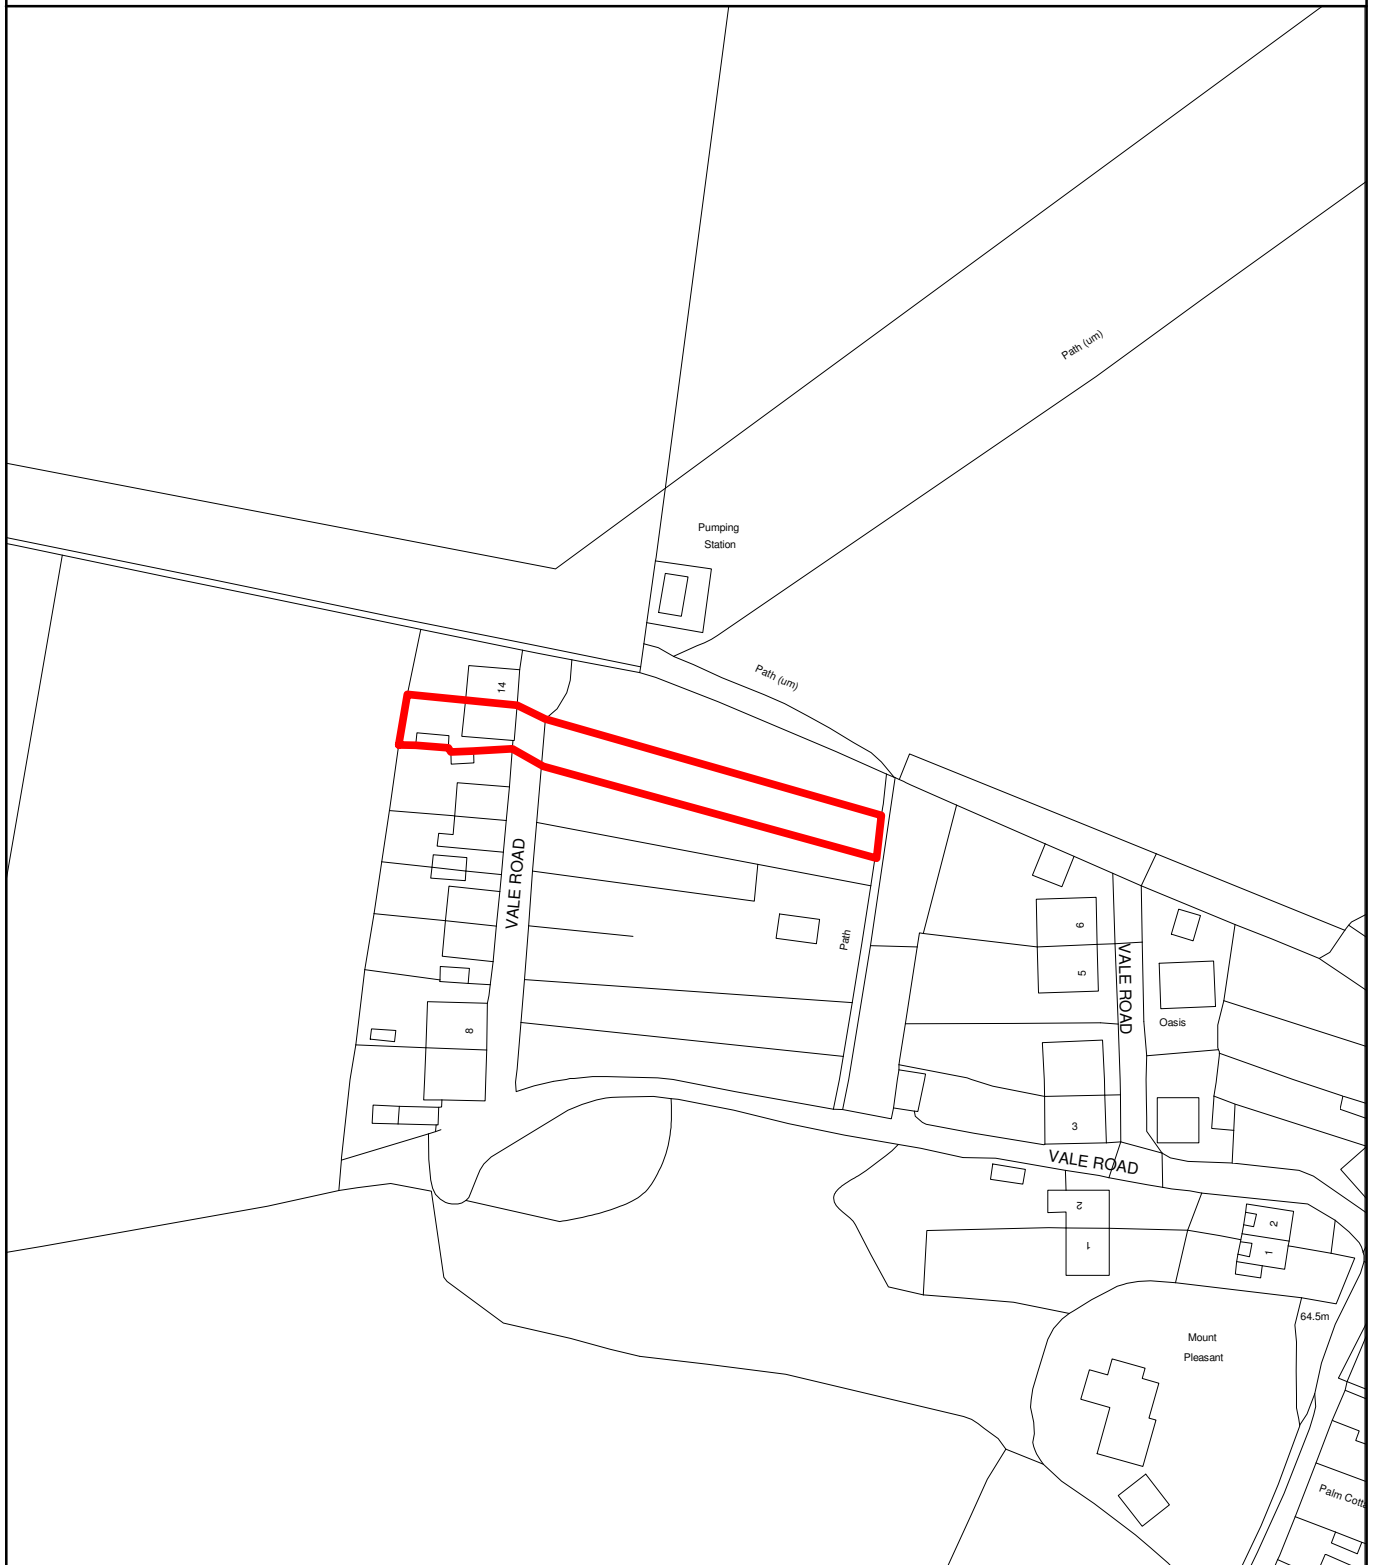

THE MAIDSTONE BOROUGH COUNCIL

PLANNING APPLICATION NUMBER: MA/10/0786

GRID REF: TQ7552

13 VALE ROAD,
LOOSE.

This copy has been produced specifically for Planning and Building Control Purposes only. No further copies may be made. Reproduced from the Ordnance Survey mapping with the permission of the Controller of Her Majesty's Stationary Office ©Crown Copyright. Unauthorised reproduction infringes Crown Copyright and may lead to prosecution or civil proceedings. The Maidstone Borough Council No. 1000019636, 2010. Scale 1:1250