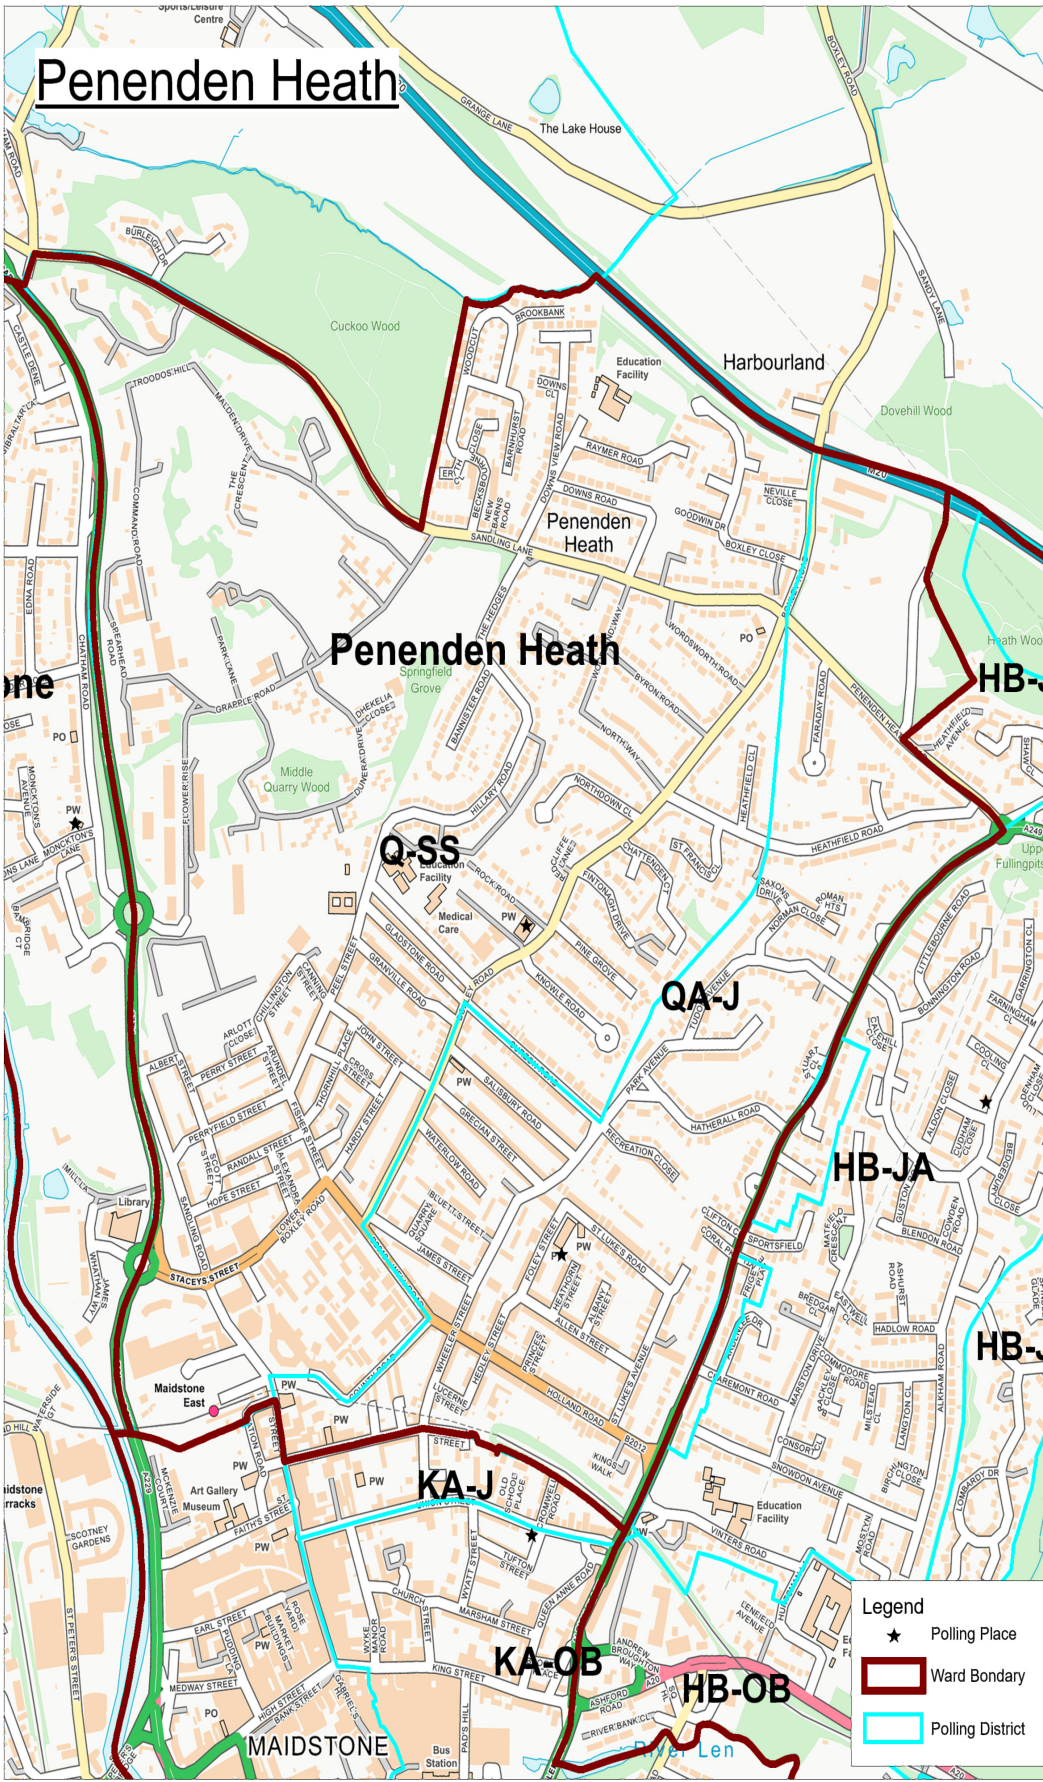

Penenden Heath

Legend

- ★ Polling Place
- Red outline Ward Boundary
- Cyan outline Polling District