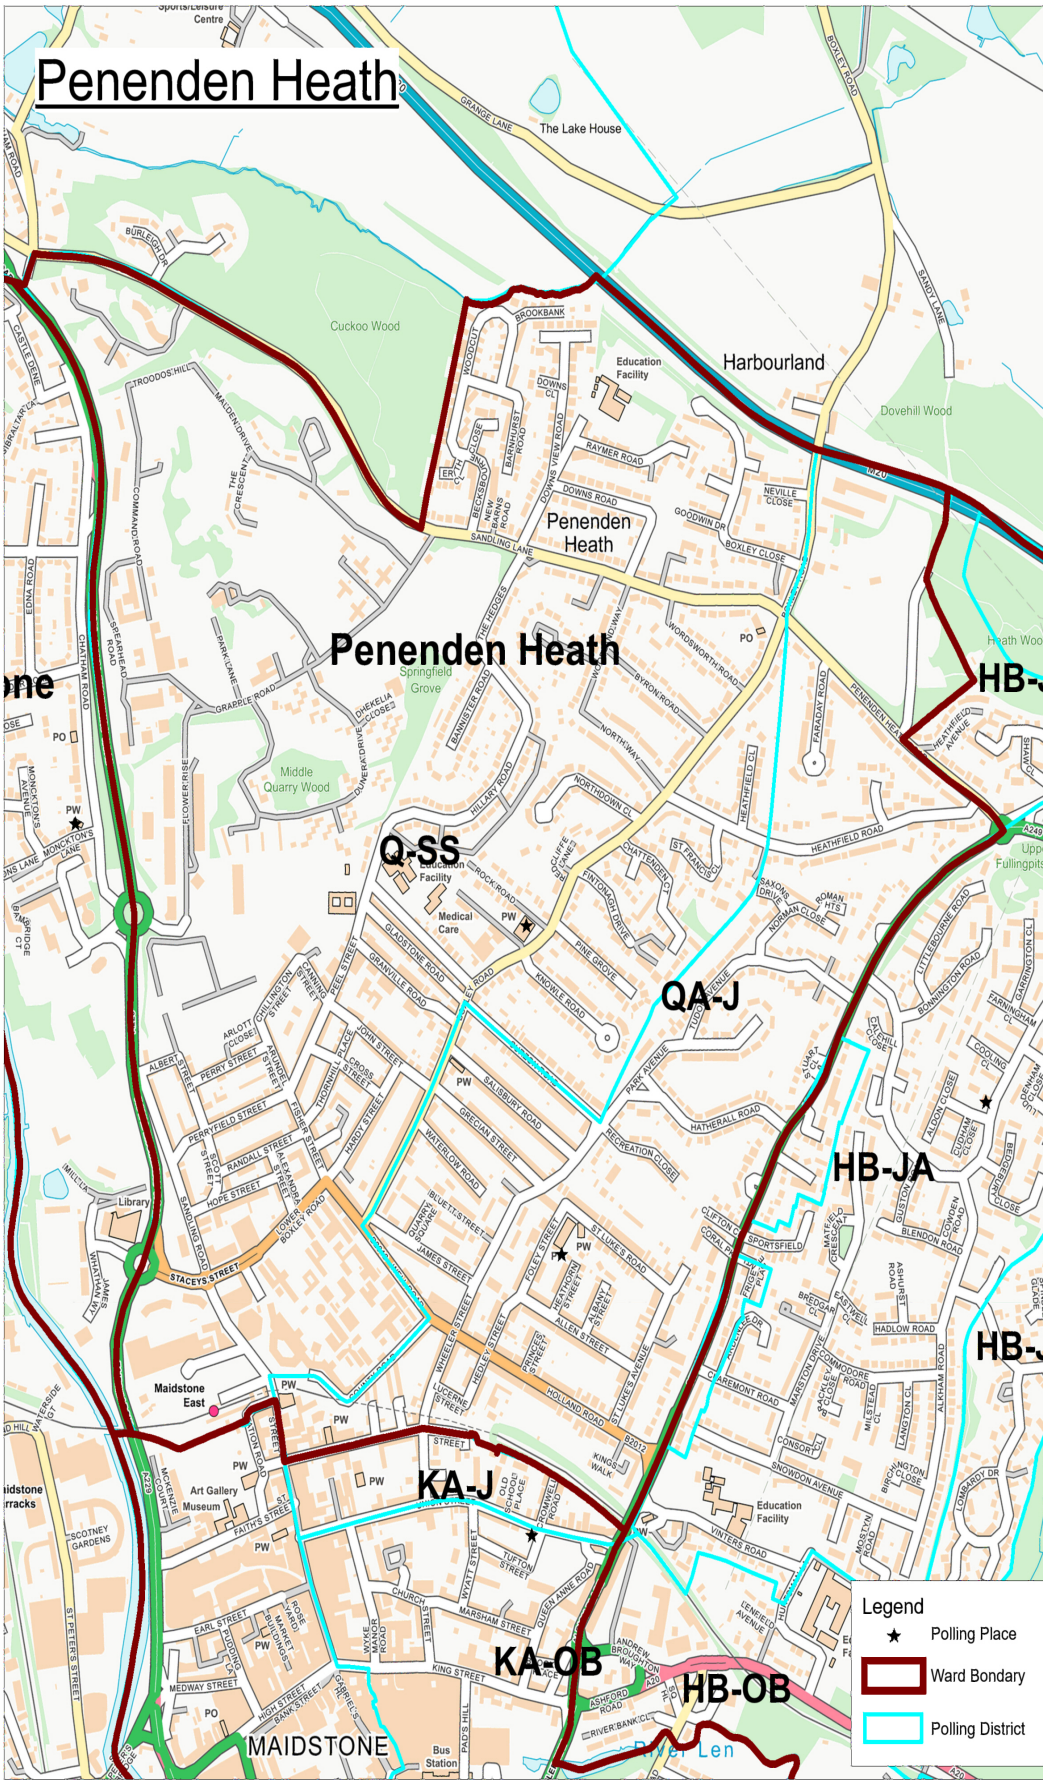

Penenden Heath

Legend

- ★ Polling Place
- ▭ Ward Boundary
- ▭ Polling District