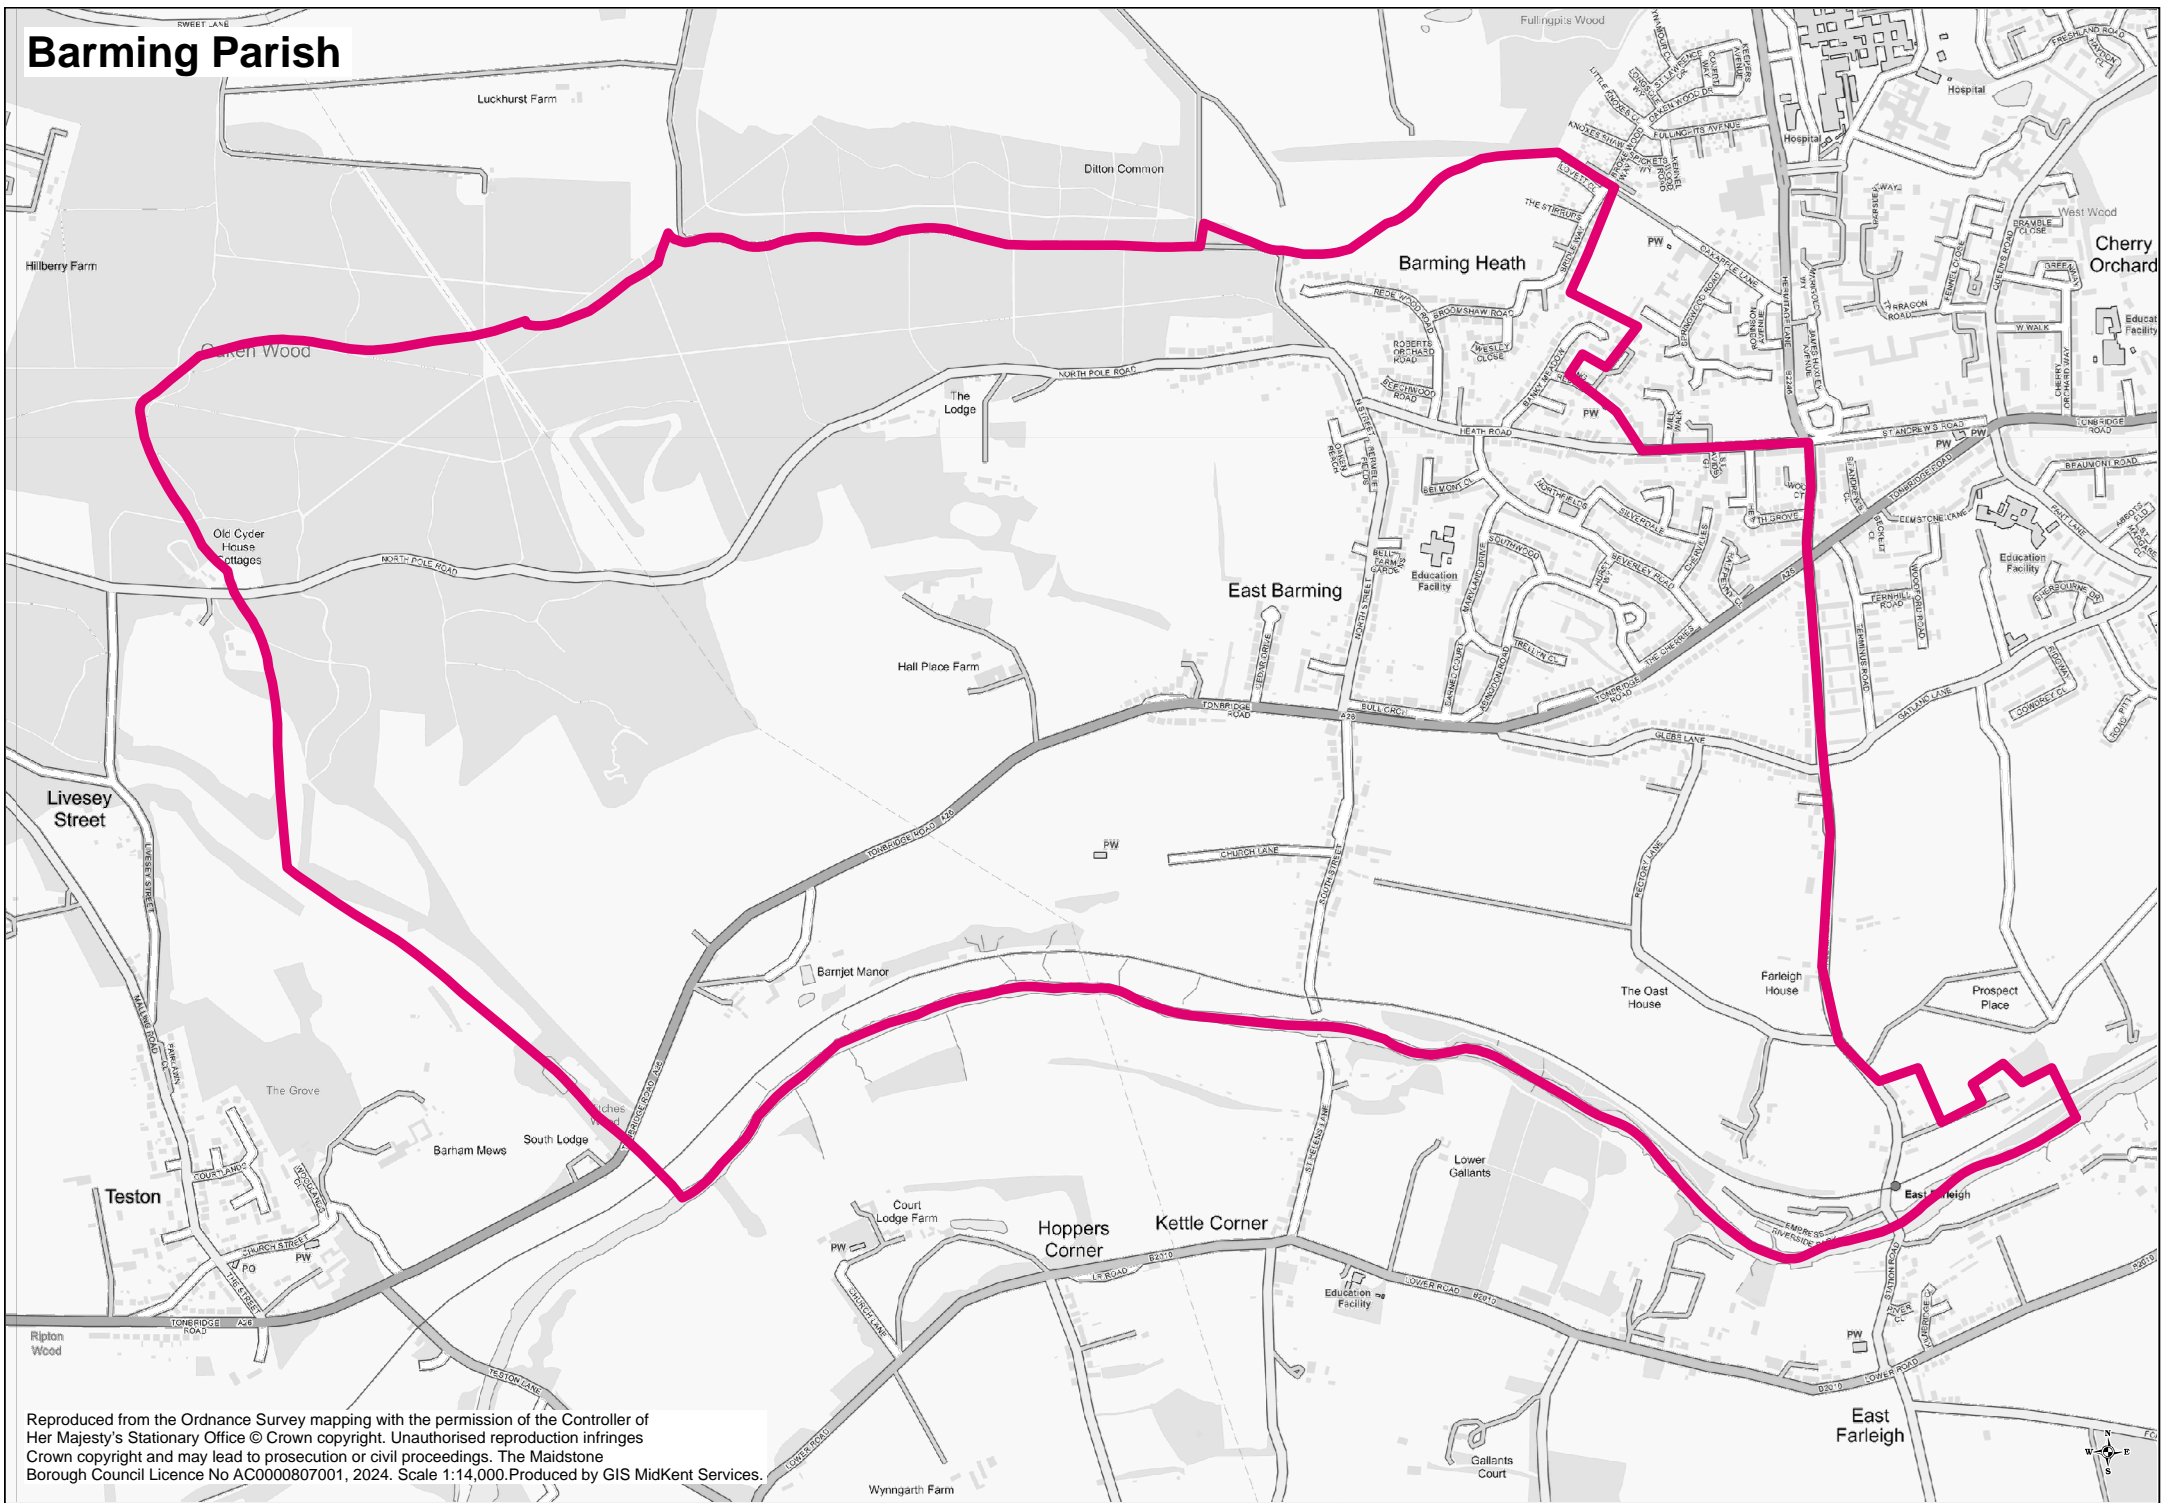

Barming Parish

Reproduced from the Ordnance Survey mapping with the permission of the Controller of Her Majesty's Stationary Office © Crown copyright. Unauthorised reproduction infringes Crown copyright and may lead to prosecution or civil proceedings. The Maidstone Borough Council Licence No AC0000807001, 2024. Scale 1:14,000. Produced by GIS MidKent Services.