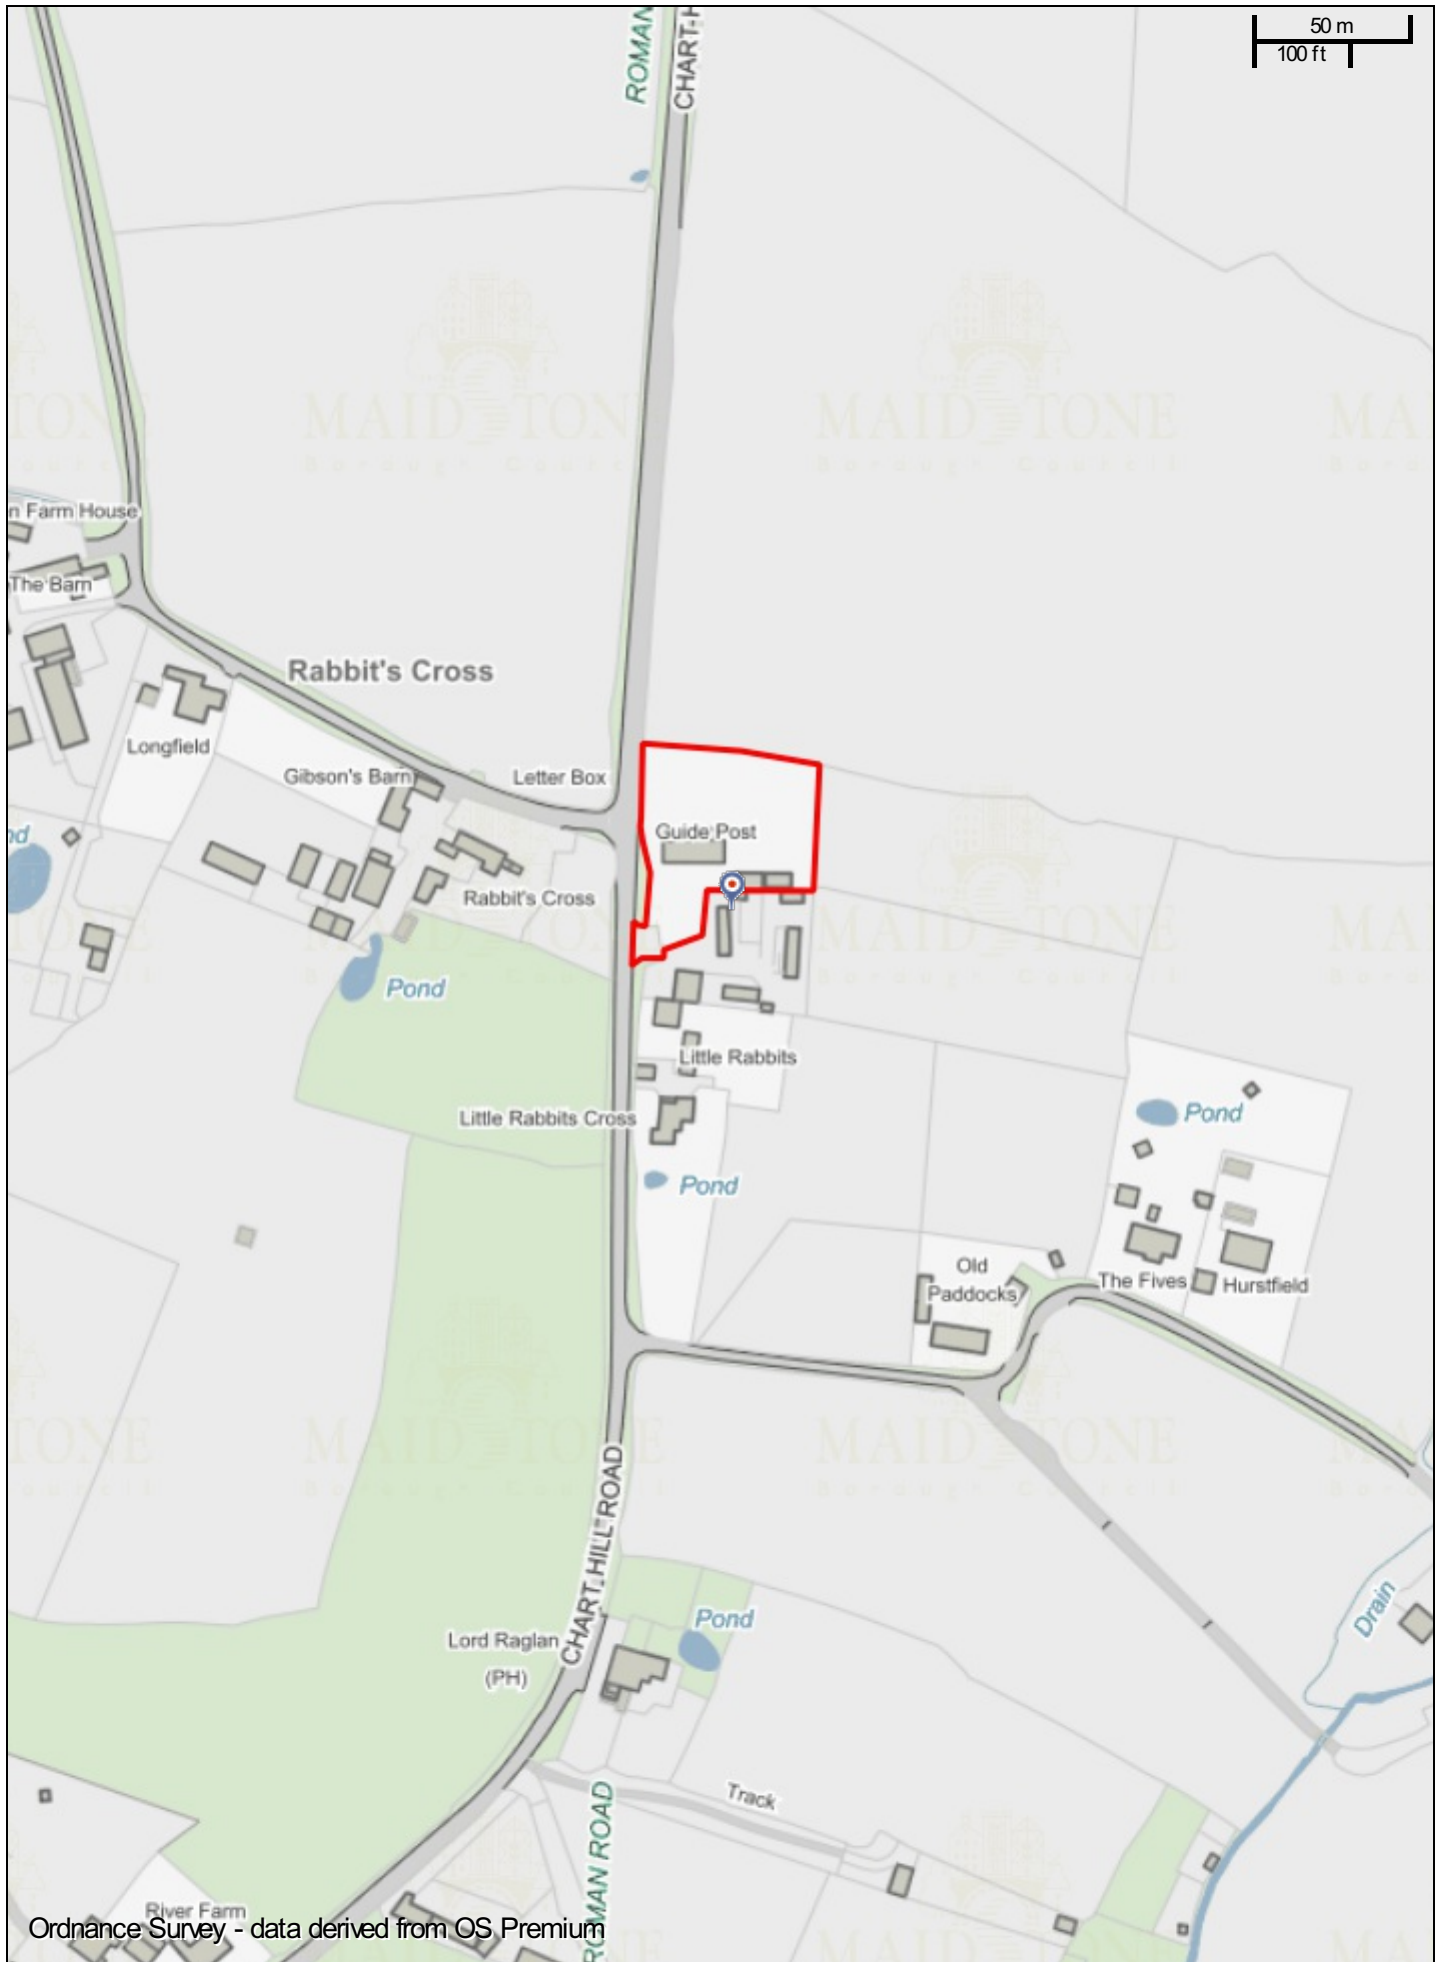

50 m
100 ft

Ordnance Survey - data derived from OS Premium

23/504000/FULL Chart View, Chart Hill Road, Chart Sutton, Kent ME17 3EX

Scale: 1:2500

Printed on: 10/5/2024 at 10:28 AM by RebeccaB1

© Astun Technology Ltd