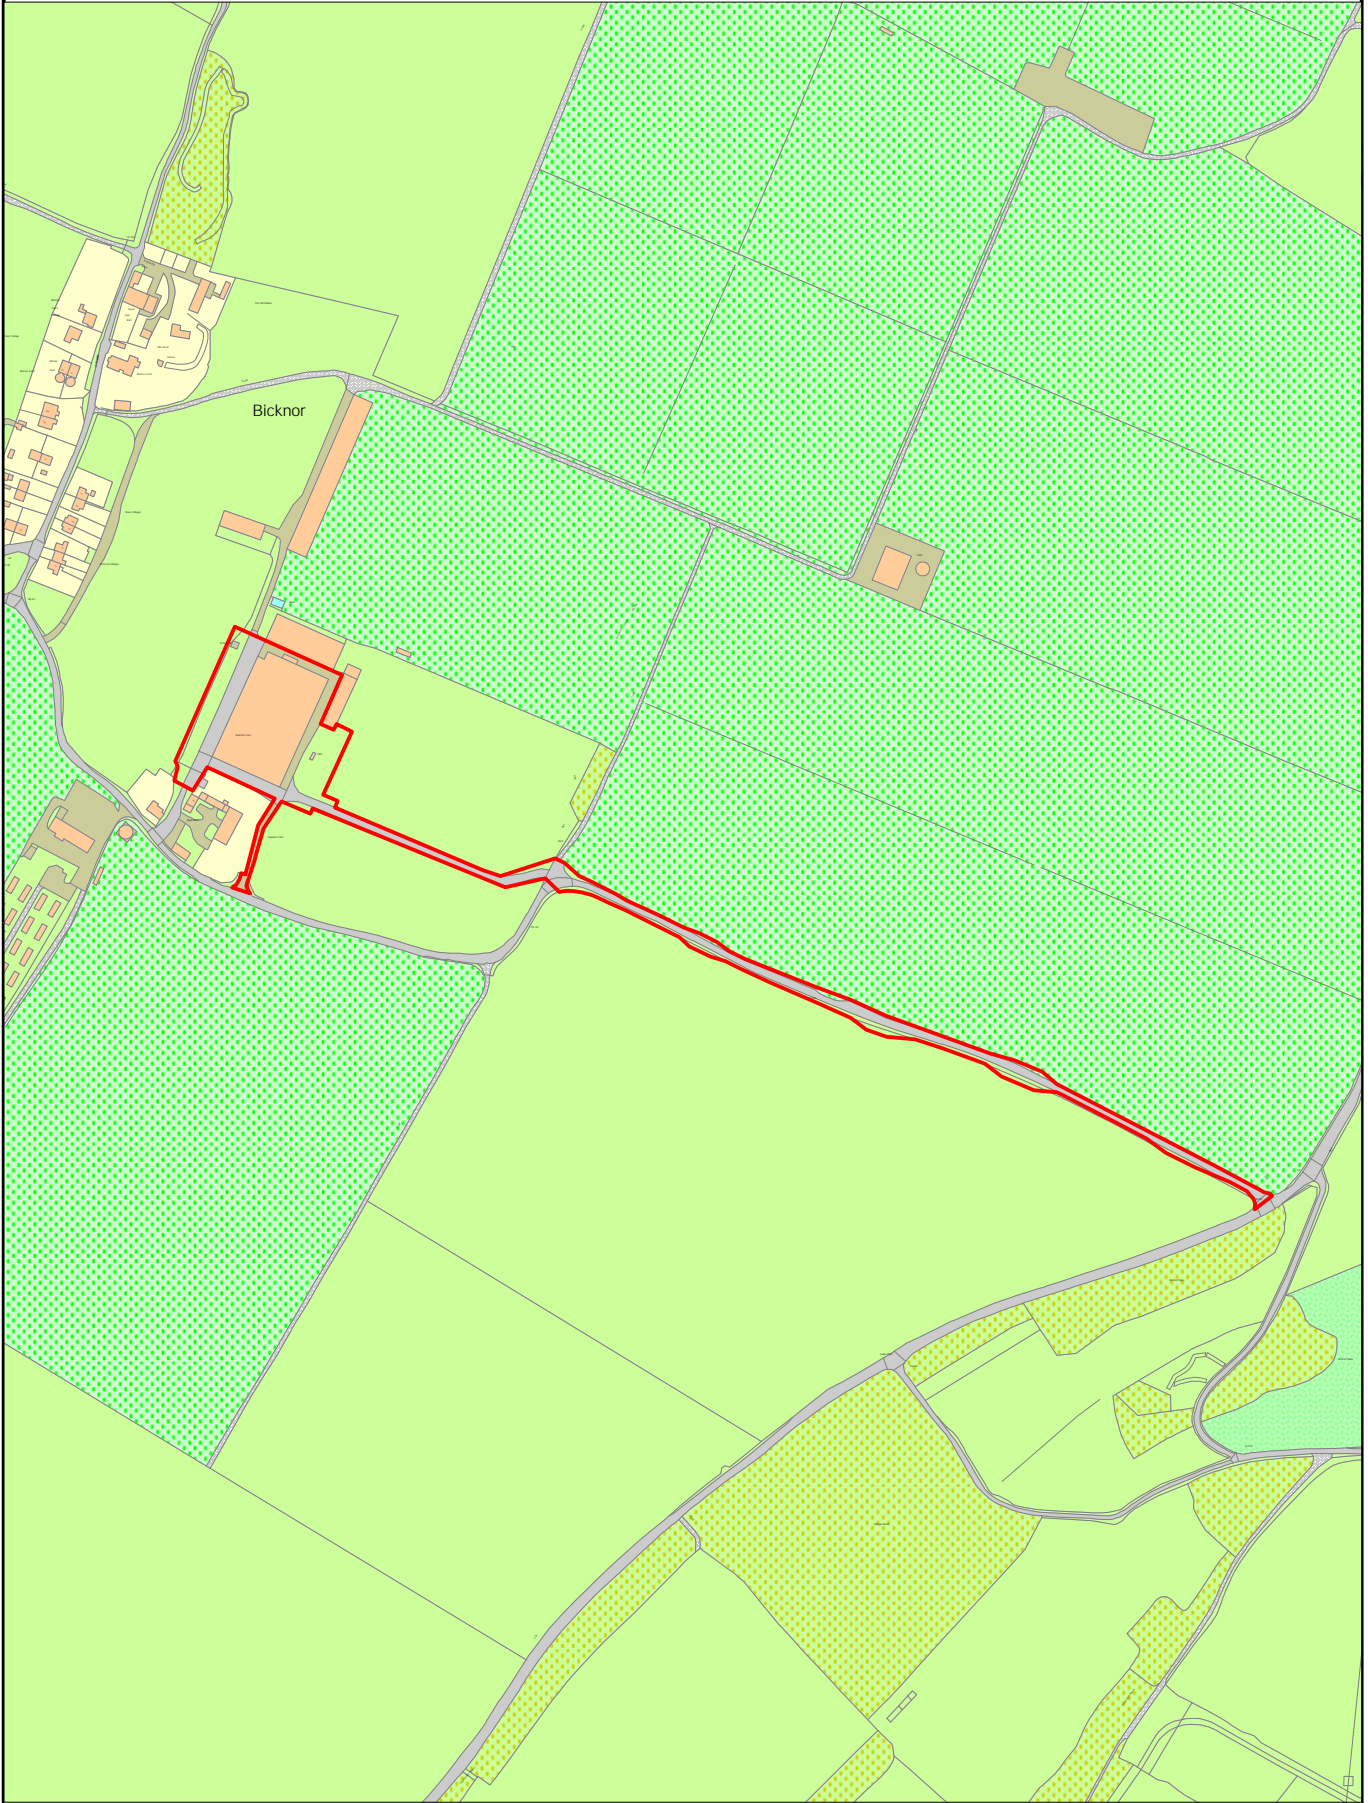

MAIDSTONE BOROUGH COUNCIL

Reproduced from the Ordnance Survey mapping with the permission of the Controller of Her Majesty's Stationery Office © Crown copyright. Unauthorised reproduction infringes Crown copyright and may lead to prosecution or civil proceedings. The Maidstone Borough Council Licence No. AC0000807001 2024. Scale 1:5000

23/502873/FULL
Swanton Farm, Bicknor Road, Bicknor,
Kent ME9 8AT.